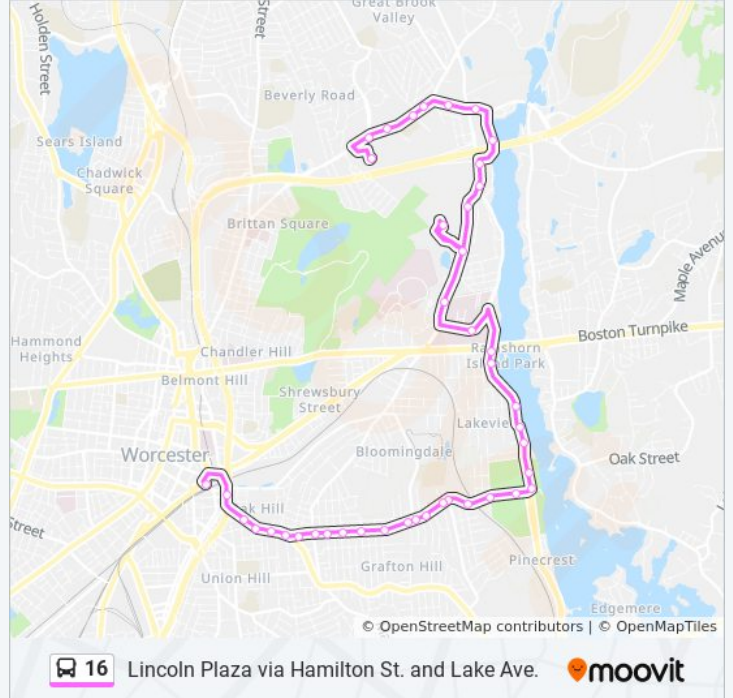

Direction: Hub Center→Target Lincoln Plaza

42 stops

[VIEW LINE SCHEDULE](#)

- Hub Center
- Grafton St + Temple St
- Grafton St + Coral St
- Grafton St + Waverly St
- Grafton St + Mendon St
- Grafton St + Houghton St
- Hamilton St + Dupont St
- Hamilton St + Plantation St
- Hamilton St + Ingleside Ave
- Hamilton St + Pilgrim Ave
- Hamilton St + Delmont Ave
- Hamilton St + Warner Ave
- Hamilton St + Trahan Ave
- Hamilton St + Elmire Ave
- Hamilton St + Ernest Ave
- Hamilton St + Harold St
- Hamilton St + Commonwealth Ave
- Hamilton St + Boston Ave
- Hamilton St + Coburn Ave
- Hamilton St + Park Road Entrance
- Lake Ave + Hamilton St

16 bus Info

Direction: Hub Center→Target Lincoln Plaza

Stops: 42

Trip Duration: 36 min

Line Summary:

Lake Ave + Lake Park

Lake Ave + Anna St

Lake Ave + Othello Rd

Plantation St + Natural History Rd

Plantation St + 630 Plantation St

North Lake Ave + 425 North Lake Ave

Lincoln St + Haven Lane

Lincoln St + 640 Lincoln St

Lincoln St + Boylston St

Lincoln St + Pasadena Pkwy

Lincoln St + Mcdonalds Opp Linc Plaza

Lincoln St + Denny's

Target Lincoln Plaza

16 Lincoln Plaza via Hamilton St. and Lake Ave. moovit

Direction: Target Lincoln Plaza→Hub Center

42 stops

[VIEW LINE SCHEDULE](#)