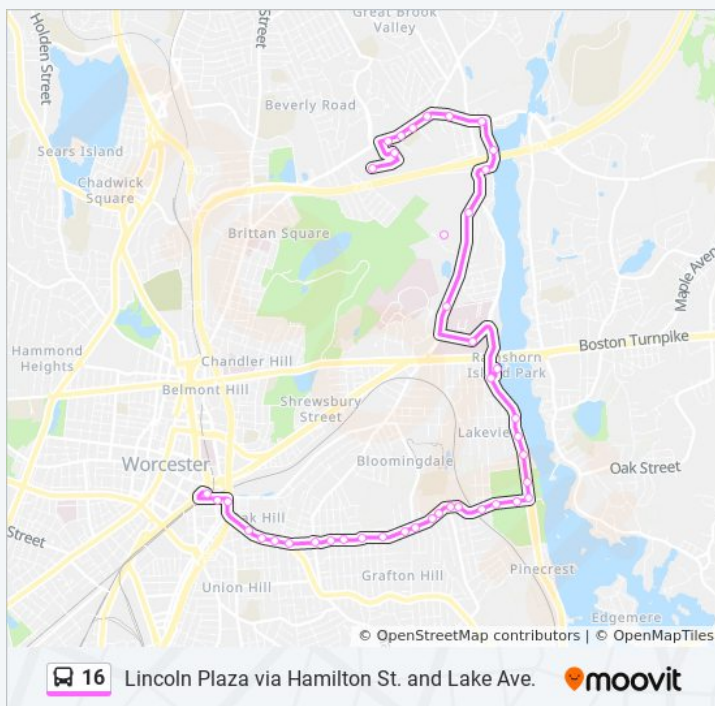

Lincoln Plaza via Hamilton St. and Lake Ave.

Get The App

The 16 bus line (Lincoln Plaza via Hamilton St. and Lake Ave.) has 2 routes. For regular weekdays, their operation hours are:

(1) Hub Center→Target Lincoln Plaza: 6:15 AM - 8:55 PM(2) Target Lincoln Plaza→Hub Center: 6:55 AM - 8:55 PM
Use the Moovit App to find the closest 16 bus station near you and find out when is the next 16 bus arriving.

Direction: Hub Center→Target Lincoln Plaza

42 stops

[VIEW LINE SCHEDULE](#)

- Hub Center
- Grafton St + Temple St
- Grafton St + Coral St
- Grafton St + Waverly St
- Grafton St + Mendon St
- Grafton St + Houghton St
- Hamilton St + Dupont St
- Hamilton St + Plantation St
- Hamilton St + Ingleside Ave
- Hamilton St + Pilgrim Ave
- Hamilton St + Delmont Ave
- Hamilton St + Warner Ave
- Hamilton St + Trahan Ave
- Hamilton St + Elmire Ave
- Hamilton St + Ernest Ave
- Hamilton St + Harold St
- Hamilton St + Commonwealth Ave
- Hamilton St + Boston Ave
- Hamilton St + Coburn Ave
- Hamilton St + Park Road Entrance
- Lake Ave + Hamilton St

Lincoln St + Mcdonalds Opp Linc Plaza

Lincoln St + Denny's

Target Lincoln Plaza

16 Lincoln Plaza via Hamilton St. and Lake Ave. moovit

Direction: Target Lincoln Plaza→Hub Center

42 stops

[VIEW LINE SCHEDULE](#)

Grafton St + Franklin St

Union Station Garage Franklin St

Direction: Target Lincoln Plaza→Hub Center

Stops: 42

Trip Duration: 40 min

Line Summary:

16 bus time schedules and route maps are available in an offline PDF at moovitapp.com. Use the [Moovit App](#) to see live bus times, train schedule or subway schedule, and step-by-step directions for all public transit in Boston.