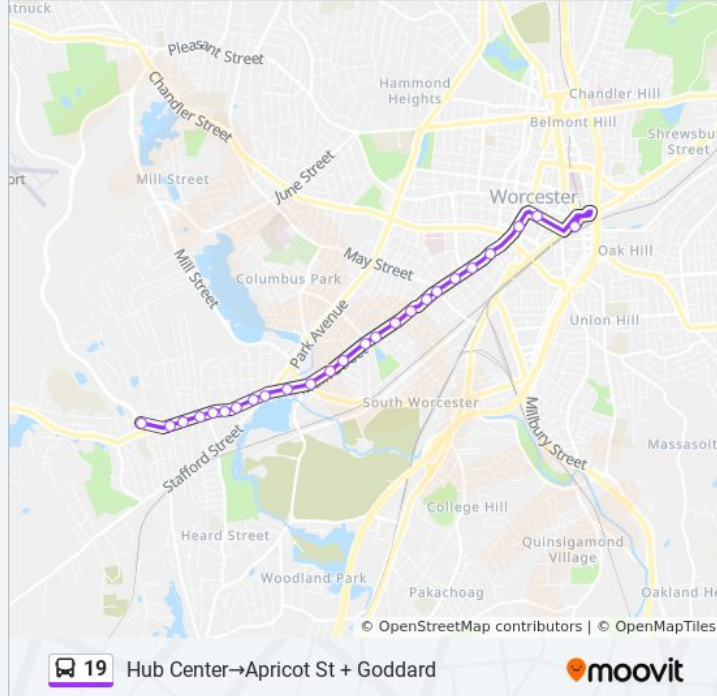

Stops: 26

Trip Duration: 26 min

Line Summary:

Main St + Cambridge St

Main St + Curtis St

Main St + Arbor Vitae St

Main St + Wayne St

Main St + Young St

Main St + Holland Rd

Main St at Gates Lane

Main St at Brookline

Main St at Sylvan

Main St at Eureka

Apricot St at Goddard

Direction: Hub Center→Coppage Dr Eol

31 stops

[VIEW LINE SCHEDULE](#)

Hub Center

Franklin St + City Hall

Main St + Fed Court House

Main St + Wellington St

Main St + Jackson St

Main St + Oread Pl

Main St + May St

Goddard Dr at 156

Coppage Dr Eol

Direction: Hub Center→Soojians Dr + Leicester Walmart

37 stops

[VIEW LINE SCHEDULE](#)

Hub Center

Franklin St + Church St

Franklin St + City Hall