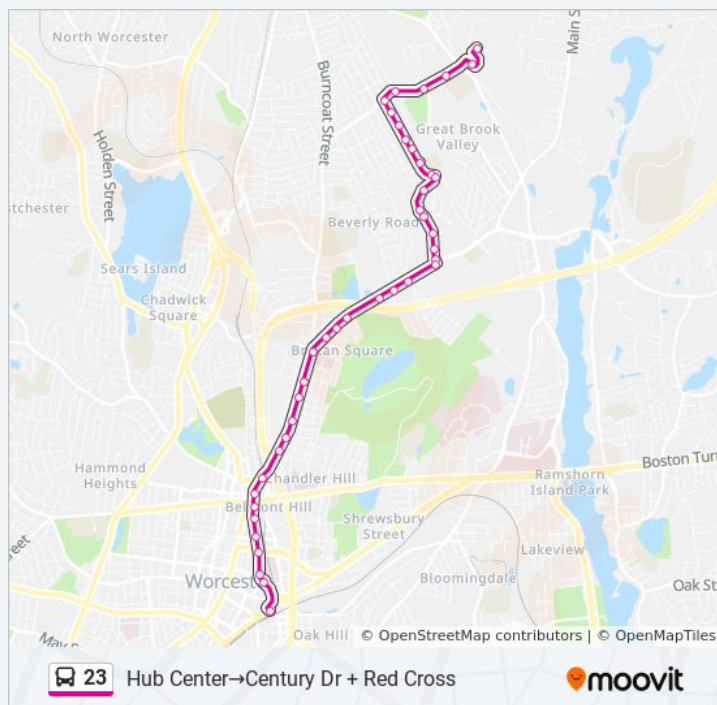

Maj Taylor Blvd at Mcp

Maj Taylor Blvd at Thomas St

Major Taylor Blvd And Mlk Inbound

Major Taylor Blvd at Dcu Center

Major Taylor Blvd at Foster St

Hub Center

Direction: Hub Center→Century Dr + Red Cross

40 stops

Lincoln St at Old Lincoln 2

Lincoln St at Catherine

Lincoln St at Foresdale

23 bus Time Schedule

Hub Center→Century Dr + Red Cross Route
Timetable:

| | |
|-----------|-------------------|
| Sunday | Not Operational |
| Monday | 6:00 AM - 7:20 PM |
| Tuesday | 6:00 AM - 7:20 PM |
| Wednesday | 6:00 AM - 7:20 PM |
| Thursday | 6:00 AM - 7:20 PM |
| Friday | 6:00 AM - 7:20 PM |
| Saturday | Not Operational |

23 bus Info

Direction: Hub Center→Century Dr + Red Cross

Stops: 40

Trip Duration: 26 min

Line Summary:

Lincoln St at Forbes

Lincoln St at Greenhill

Lincoln St at Mckinley

23 bus Info

Direction: Hub Center→The Fairways

Stops: 41

Trip Duration: 26 min

Line Summary:

Lincoln St at Gorham

Lincoln St at Wakefield

Lincoln St at Hanover Ins