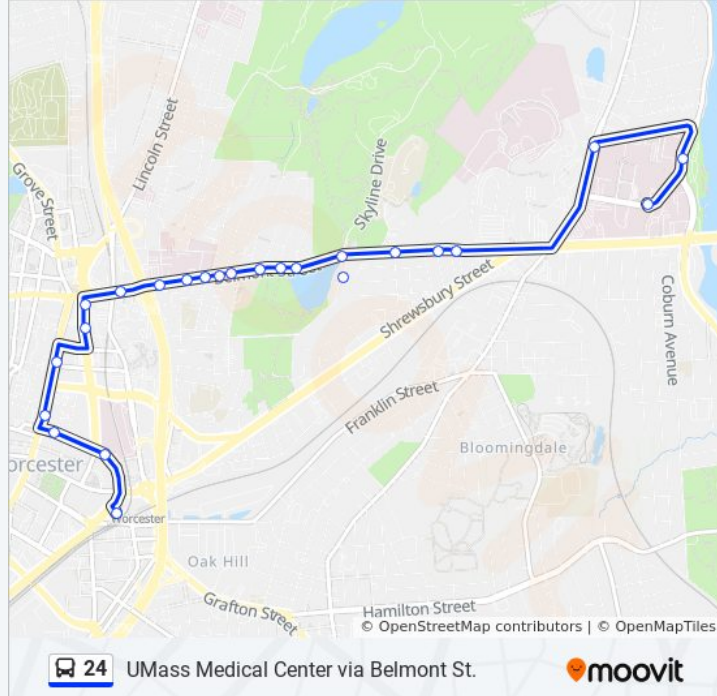

- Hub Center
- Foster St + Major Taylor Blvd
- Foster St + Waldo St
- Main St + Foster St
- Main St + Thomas St
- Maj Taylor Blvd at Mcp
- Maj Taylor Blvd at Belmont
- Belmont St + Route 290 Ramp West
- Belmont St + Route 290 Ramp East
- Belmont St + Edward St
- Belmont St at Elizabeth
- Hooper St + Kendall St
- Hooper St at Catherine
- Greenhill Apartments
- Hooper St at Catherine
- Hooper St + Kendall St
- Hooper St + Belmont St
- Belmont St + Eastern Ave
- Belmont St + Merrifield St
- Belmont St + Everard St

**24 bus Info**  
**Direction:** Hub Center→South Rd + University Of Massachusetts  
**Stops:** 33  
**Trip Duration:** 26 min  
**Line Summary:**

Belmont St + Stanton St

Belmont St + Olga Ave

Belmont St + Skyline Dr

Seabury Heights

Belmont St + Adams St

Belmont St + Prentice St

Belmont St + Mcrae Ct

Hospital Dr + Belmont St

Worcester State Hospital

Research Dr + Innovation Dr

Plantation St + North Rd

North Lake Ave + North Lake Ave

South Rd + University Of Massachusetts

**Direction: South Rd + University Of Massachusetts→Hub Center**

29 stops

[VIEW LINE SCHEDULE](#)

South Rd + University Of Massachusetts