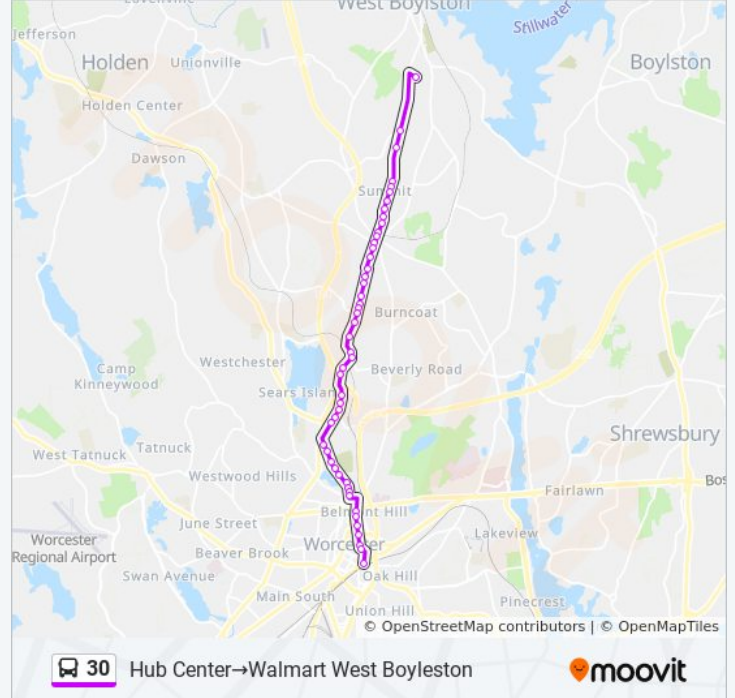

**30 bus Info**

**Direction:** Hub Center→Walmart West Boyleston

**Stops:** 48

**Trip Duration:** 28 min

**Line Summary:**

Gold Star Blvd + Neponset St

West Boylston St + Neponset St 1

West Boylston St + Barber Ave

West Boylston St + Quinsigmund Community College

West Boylston St + Marland Rd

West Boylston St + Clyde Rd

West Boylston St + Volkmar Rd

West Boylston St + Hastings Rd

West Boylston St + Vendora Rd

West Boylston St + Malden St

West Boylston St + Reynolds St

West Boylston St + Stop & Shop

West Boylston St + Dixfield Rd

West Boylston St + Cotuit St

West Boylston St + Aphrop St

West Boylston St + Kennebec St

West Boylston St + Wilbur St

West Boylston St + Tyson Rd

West Boylston St + Chapman Ave

West Boylston St + 249 West Boylston St

Walmart West Boyleston

**Direction: Walmart West Boyleston→Hub Center**

50 stops

[VIEW LINE SCHEDULE](#)

**30 bus Time Schedule**