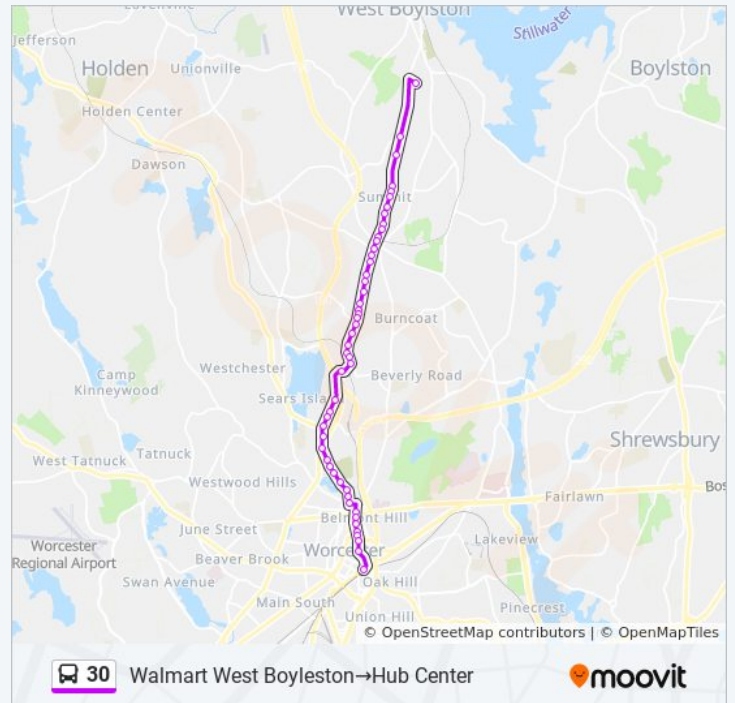

West Boylston St + Bourne St

West Boylston St + New Bond St

West Boylston St + Airlie St

West Boylston St + Fairhaven Rd

West Boylston St + Fales St

West Boylston St + Randall St

West Boylston St + Assumption Ave

West Boylston St + Reynolds St

West Boylston St + Stop & Shop

West Boylston St + Dixfield Rd

West Boylston St + Cotuit St

West Boylston St + Aphrop St

West Boylston St + Kennebec St

West Boylston St + Wilbur St

West Boylston St + Andover St

West Boylston St + Bourne St

West Boylston St + Erickson St

West Boylston St + Neponset St

West Boylston St + Boardman St

West Boylston St + Huntington Ave

West Boylston St + Barnes Ave

### 30 bus Info

**Direction:** Walmart West Boyleston→Hub Center

**Stops:** 50

**Trip Duration:** 28 min

**Line Summary:**

West Boylston St + Grove St

Grove St + Chadwick St

Grove St + Glennie St