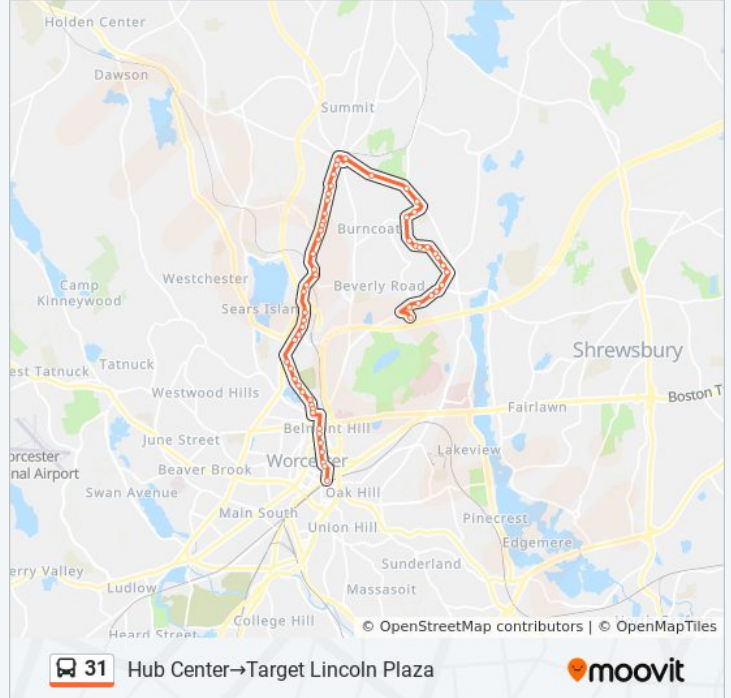

Direction: Hub Center→Target Lincoln Plaza

56 stops

[VIEW LINE SCHEDULE](#)

- Hub Center
- Foster St + Major Taylor Blvd
- Foster St + Waldo St
- Elm St + Chestnut St
- Elm St + Opp Ashland St
- Elm St + West St
- 81 Elm St
- Elm And Russel St
- Elm St Opp Hudson St
- Park Ave And Highland St
- Park Ave And Russel St
- Park Ave + Salisbury St
- Park Ave + Rumford
- Park Ave + Sagamore St
- Park Ave Grove Outbound
- Gold Star Blvd + Woodbury St
- Gold Star Blvd + Millbrook St
- Gold Star Blvd + Ruthven Ave
- Gold Star Blvd + West Boylston Ter
- Gold Star Blvd + Frostholm St
- Gold Star Blvd + Neponset St
- West Boylston St + Neponset St 1

31 bus Info

Direction: Hub Center→Target Lincoln Plaza

Stops: 56

Trip Duration: 36 min

Line Summary:

West Boylston St + Barber Ave
West Boylston St + Bourne St
West Boylston St + New Bond St
West Boylston St + Airlie St
West Boylston St + Fairhaven Rd
West Boylston St + Fales St
West Boylston St + Randall St
West Boylston St + Assumption Ave
West Boylston St + Quinsigmund Community College
West Boylston St + Marland Rd
West Boylston St + Clyde Rd
West Boylston St + Volkmar Rd
West Boylston St + Hastings Rd
West Boylston St + Vendora Rd
Mountain St. East + Burncoat St
Mountain St. East + Quinapoxet Ln
Mountain St. East + Briar Ln
Mountain St. East + Mosque
Clark St + Teamster Village
Clark St + Tacoma St
Tacoma St + Constitution Ave 2
Tacoma St + Chino Ave
Tacoma St + New Vista Ln
Tacoma St + 134 Tacoma St
Tacoma St + Great Brook Valley Ave 2
69 Tacoma St
Tacoma St + Edward Mk Health
Tacoma St + Pasadena Pkwy
Boylston St + Chino Ave
Lincoln St + Boylston St
Lincoln St + Pasadena Pkwy
Lincoln St + Mcdonalds Opp Linc Plaza

Lincoln St + Denny's

Target Lincoln Plaza

Direction: Target Lincoln Plaza→Hub Center

56 stops

[VIEW LINE SCHEDULE](#)

Target Lincoln Plaza

Stop & Shop Lincoln Plaza

Lincoln St + Mcdonalds