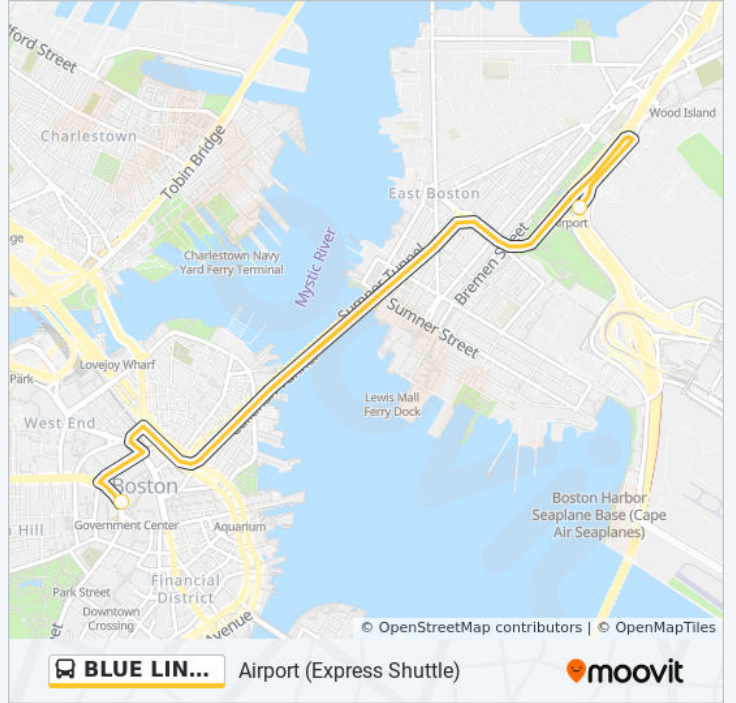

Use the Moovit App to find the closest BLUE LINE SHUTTLE bus station near you and find out when is the next BLUE LINE SHUTTLE bus arriving.

Direction: Airport (Express Shuttle)

2 stops

[VIEW LINE SCHEDULE](#)

Cambridge St @ Government Ctr
StaCambridge Street, Boston

Airport

BLUE LINE SHUTTLE bus Time Schedule

Airport (Express Shuttle) Route Timetable:

| | |
|-----------|---------------------|
| Sunday | 12:09 AM - 11:54 PM |
| Monday | 12:09 AM - 11:52 PM |
| Tuesday | 12:02 AM - 11:52 PM |
| Wednesday | 12:02 AM - 1:09 AM |
| Thursday | Not Operational |
| Friday | Not Operational |
| Saturday | 12:02 AM - 11:54 PM |

BLUE LINE SHUTTLE bus Info**Direction:** Airport (Express Shuttle)**Stops:** 2**Trip Duration:** 11 min**Line Summary:**

Direction: Government Center (Express Shuttle)

4 stops

[VIEW LINE SCHEDULE](#)

Airport

Aquarium - State St Opp Mckinley
Sq177 State Street, Boston

State St @ Washington Mall - State St
Sta206 Washington Street, Boston

Cambridge St @ Government Ctr
StaCambridge Street, Boston

BLUE LINE SHUTTLE bus Time Schedule