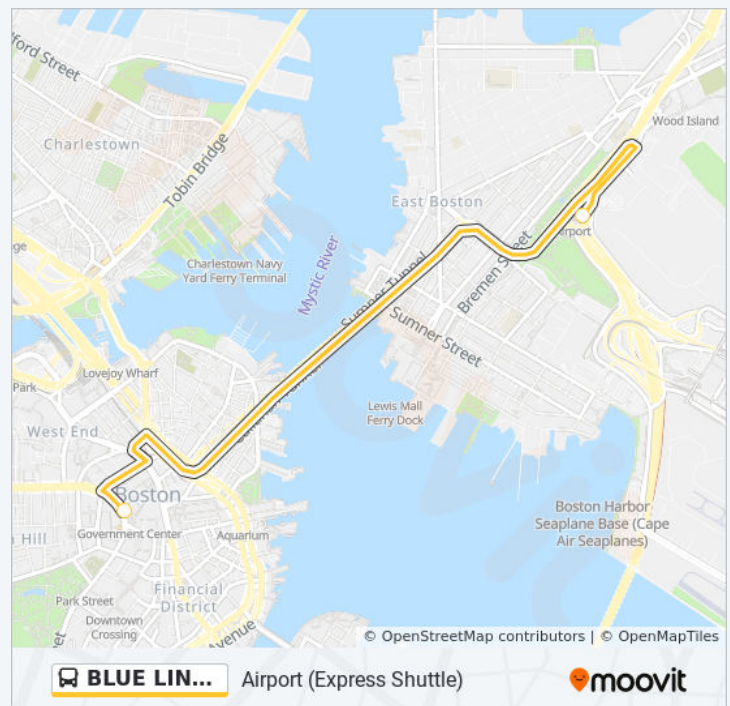

Aquarium - State St Opp Mckinley
Sq177 State Street, Boston

State St @ Washington Mall - State St
Sta206 Washington Street, Boston

Cambridge St @ Government Ctr
StaCambridge Street, Boston

BLUE LINE SHUTTLE bus Time Schedule

BLUE LINE SHUTTLE bus Info

Direction: Government Center (Express Shuttle)

Stops: 4

Trip Duration: 16 min

Line Summary:

BLUE LINE SHUTTLE bus time schedules and route maps are available in an offline PDF at moovitapp.com. Use the [Moovit App](#) to see live bus times, train schedule or subway schedule, and step-by-step directions for all public transit in Boston.