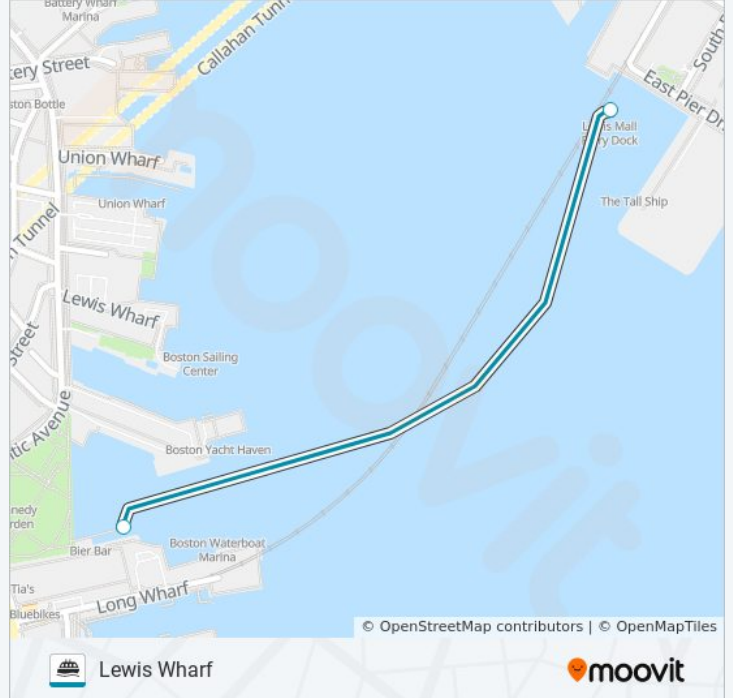

EAST BOSTON FERRY

Lewis Mall Wharf

[Get The App](#)

The EAST BOSTON FERRY ferry line (Lewis Mall Wharf) has 2 routes. For regular weekdays, their operation hours are: (1) Lewis Mall Wharf: 7:15 AM - 7:45 PM(2) Long Wharf: 7:00 AM - 7:30 PM

Use the Moovit App to find the closest EAST BOSTON FERRY ferry station near you and find out when is the next EAST BOSTON FERRY ferry arriving.

Direction: Lewis Mall Wharf

2 stops

[VIEW LINE SCHEDULE](#)

Long Wharf (North)

Lewis Mall Wharf

EAST BOSTON FERRY ferry Time Schedule

Lewis Mall Wharf Route Timetable:

Sunday	Not Operational
Monday	7:15 AM - 7:45 PM
Tuesday	7:15 AM - 7:45 PM
Wednesday	Not Operational
Thursday	Not Operational
Friday	Not Operational
Saturday	Not Operational

EAST BOSTON FERRY ferry Info**Direction:** Lewis Mall Wharf**Stops:** 2**Trip Duration:** 10 min**Line Summary:**

Direction: Long Wharf

2 stops

[VIEW LINE SCHEDULE](#)

Lewis Mall Wharf

Long Wharf (North)

EAST BOSTON FERRY ferry Time Schedule