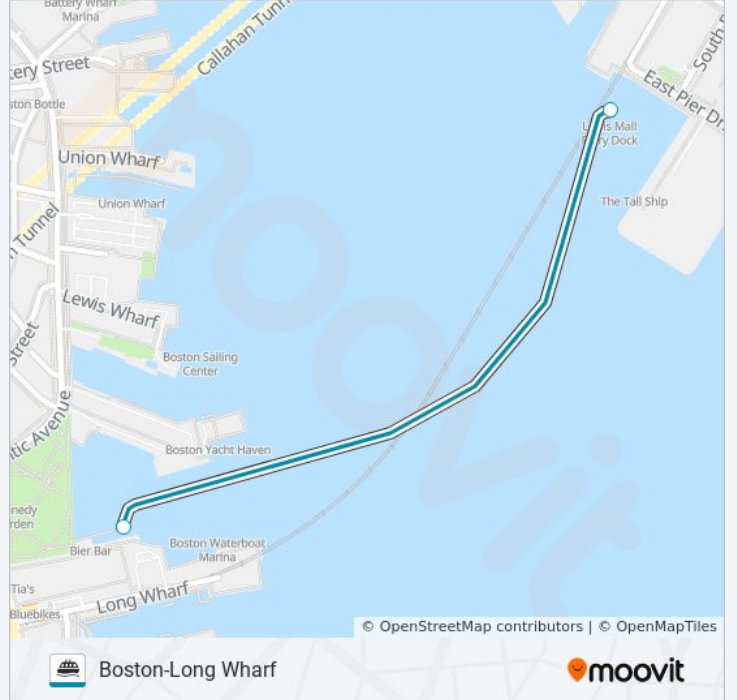

Use the Moovit App to find the closest EAST BOSTON FERRY ferry station near you and find out when is the next EAST BOSTON FERRY ferry arriving.

Direction: Lewis Mall Wharf

2 stops

[VIEW LINE SCHEDULE](#)

EAST BOSTON FERRY ferry Info**Direction:** Lewis Mall Wharf**Stops:** 2**Trip Duration:** 10 min**Line Summary:**

Direction: Long Wharf

2 stops

[VIEW LINE SCHEDULE](#)

Lewis Mall Wharf

Long Wharf (North)

EAST BOSTON FERRY ferry Time Schedule

Long Wharf Route Timetable:

Sunday	Not Operational
Monday	7:00 AM - 7:30 PM
Tuesday	7:00 AM - 7:30 PM
Wednesday	Not Operational
Thursday	Not Operational
Friday	Not Operational
Saturday	Not Operational

EAST BOSTON FERRY ferry Info

Direction: Long Wharf

Stops: 2

Trip Duration: 10 min

Line Summary:

EAST BOSTON FERRY ferry time schedules and route maps are available in an offline PDF at moovitapp.com. Use the [Moovit App](#) to see live bus times, train schedule or subway schedule, and step-by-step directions for all public transit in Boston.