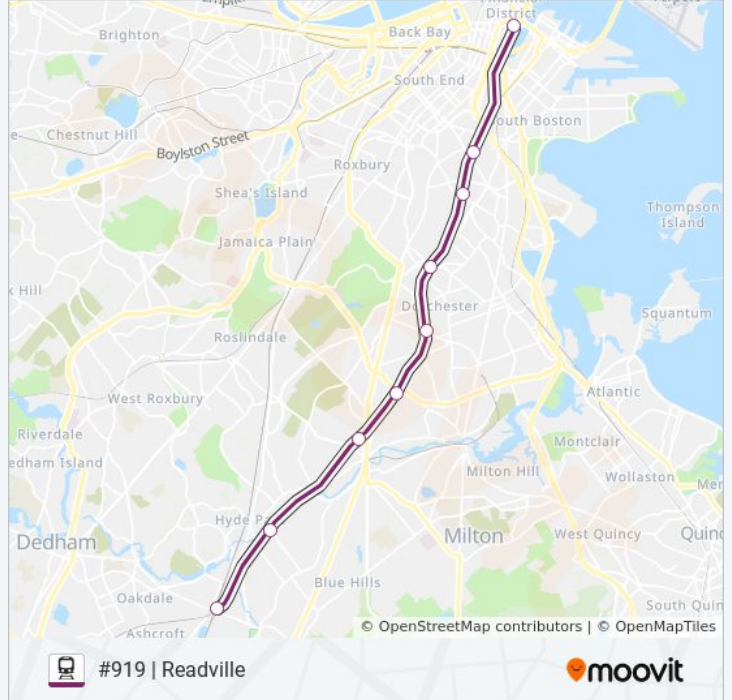

Direction: #920 | South Station

9 stops

[VIEW LINE SCHEDULE](#)

- Readville
- Fairmount
- Blue Hill Avenue
- Morton Street
- Talbot Avenue
- Four Corners/Geneva
- Uphams Corner
- Newmarket
- South Station

FAIRMOUNT train Time Schedule

#920 | South Station Route Timetable:

Sunday	Not Operational
Monday	12:25 PM
Tuesday	12:25 PM
Wednesday	12:25 PM
Thursday	12:25 PM
Friday	12:25 PM
Saturday	Not Operational

FAIRMOUNT train Info

Direction: #920 | South Station

Stops: 9

Trip Duration: 30 min

Line Summary: