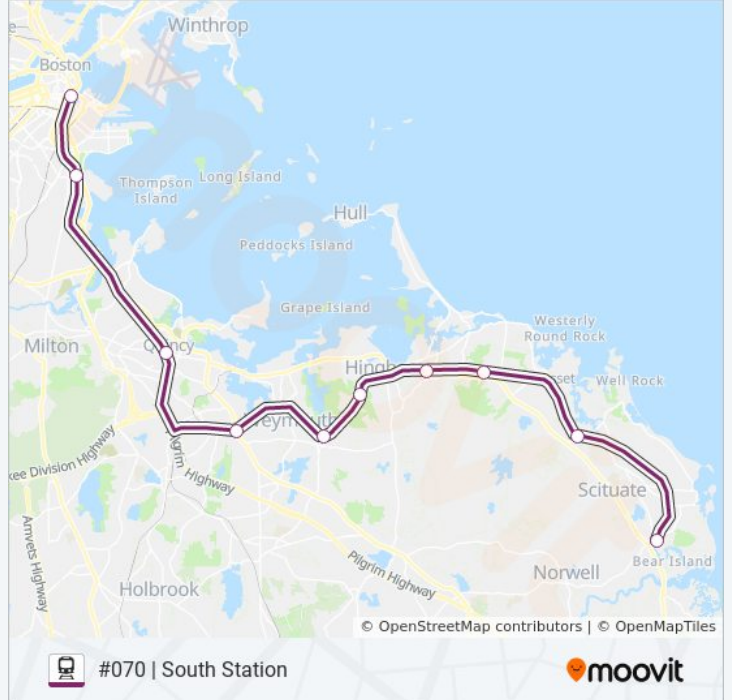

Use the Moovit App to find the closest GREENBUSH train station near you and find out when is the next GREENBUSH train arriving.

Direction: #070 | South Station

10 stops

[VIEW LINE SCHEDULE](#)

- Greenbush
- North Scituate
- Cohasset
- Nantasket Junction
- West Hingham
- East Weymouth
- Weymouth Landing/East Braintree
- Quincy Center
- Jfk/Umass
- South Station

Direction: #070 | South Station

Stops: 10

Trip Duration: 59 min

Line Summary:

Direction: #071 | Greenbush

10 stops

[VIEW LINE SCHEDULE](#)

- South Station
- Jfk/Umass
- Quincy Center
- Weymouth Landing/East Braintree
- East Weymouth
- West Hingham
- Nantasket Junction
- Cohasset
- North Scituate
- Greenbush