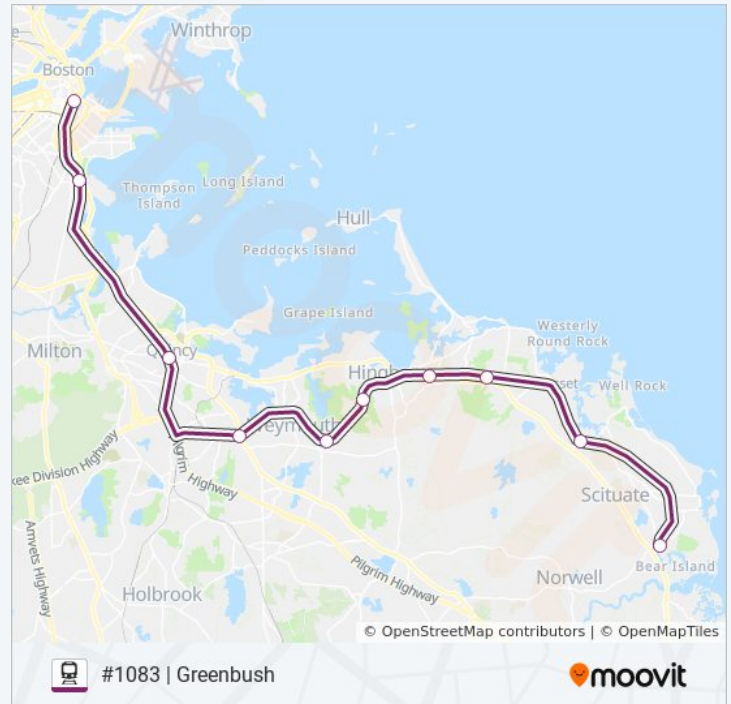

West Hingham
Nantasket Junction
Cohasset
North Scituate
Greenbush

Thursday	Not Operational
Friday	Not Operational
Saturday	8:33 PM

GREENBUSH train Info

Direction: #1083 | Greenbush
Stops: 8
Trip Duration: 47 min
Line Summary:

Direction: #1084 | Braintree

8 stops
[VIEW LINE SCHEDULE](#)

Greenbush
North Scituate
Cohasset
Nantasket Junction
West Hingham
East Weymouth
Weymouth Landing/East Braintree
Braintree

GREENBUSH train Time Schedule

#1084 | Braintree Route Timetable:

Sunday	Not Operational
Monday	Not Operational
Tuesday	Not Operational
Wednesday	Not Operational
Thursday	Not Operational
Friday	Not Operational
Saturday	9:35 PM

GREENBUSH train Info

Direction: #1084 | Braintree
Stops: 8
Trip Duration: 41 min