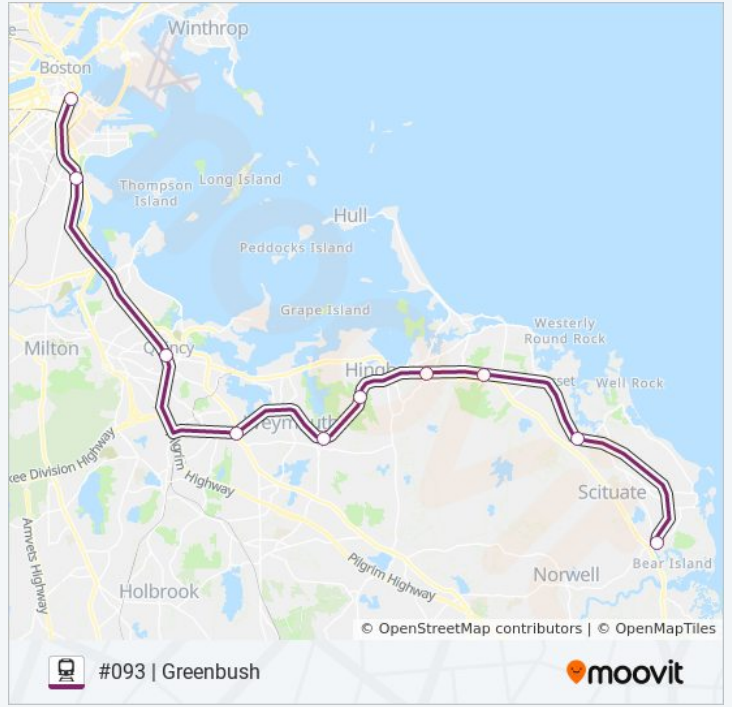

Line Summary:

Direction: #094 | Braintree

8 stops

[VIEW LINE SCHEDULE](#)

Greenbush
North Scituate
Cohasset
Nantasket Junction
West Hingham
East Weymouth
Weymouth Landing/East Braintree
Braintree

GREENBUSH train Time Schedule

#094 | Braintree Route Timetable:

Sunday	Not Operational
Monday	Not Operational
Tuesday	Not Operational
Wednesday	Not Operational
Thursday	Not Operational
Friday	10:15 PM
Saturday	Not Operational

GREENBUSH train Info

Direction: #094 | Braintree

Stops: 8

Trip Duration: 41 min

Line Summary:

[GREENBUSH train Line Map](#)

Direction: #094 | South Station

10 stops

[VIEW LINE SCHEDULE](#)

Greenbush

GREENBUSH train Time Schedule

#094 | South Station Route Timetable:

Sunday	Not Operational
Monday	10:15 PM