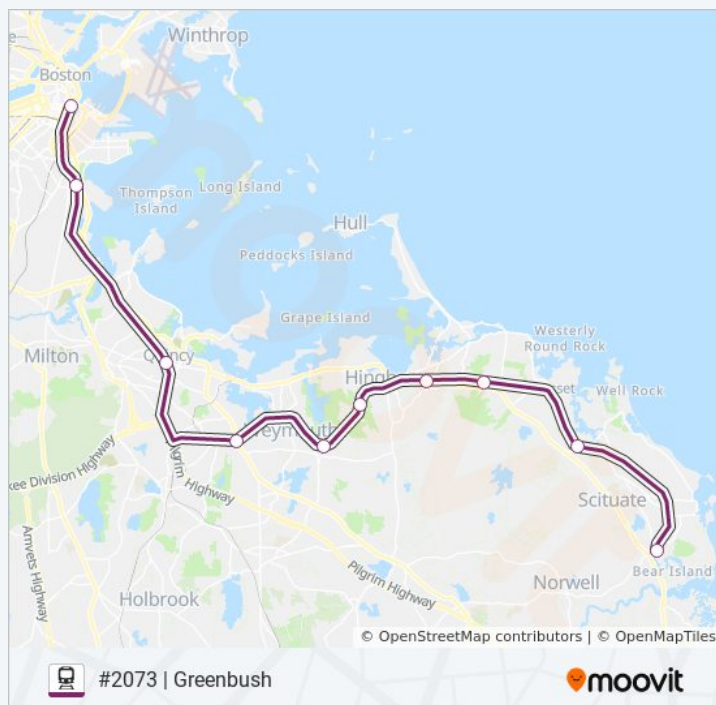

West Hingham
Nantasket Junction
Cohasset
North Scituate
Greenbush

Thursday	Not Operational
Friday	Not Operational
Saturday	Not Operational

GREENBUSH train Info

Direction: #2073 | Greenbush
Stops: 8
Trip Duration: 47 min
Line Summary:

Direction: #2074 | Braintree

8 stops
[VIEW LINE SCHEDULE](#)

Greenbush
North Scituate
Cohasset
Nantasket Junction
West Hingham
East Weymouth
Weymouth Landing/East Braintree
Braintree

GREENBUSH train Time Schedule

#2074 | Braintree Route Timetable:

Sunday	11:03 AM
Monday	Not Operational
Tuesday	Not Operational
Wednesday	Not Operational
Thursday	Not Operational
Friday	Not Operational
Saturday	Not Operational

GREENBUSH train Info

Direction: #2074 | Braintree
Stops: 8
Trip Duration: 41 min