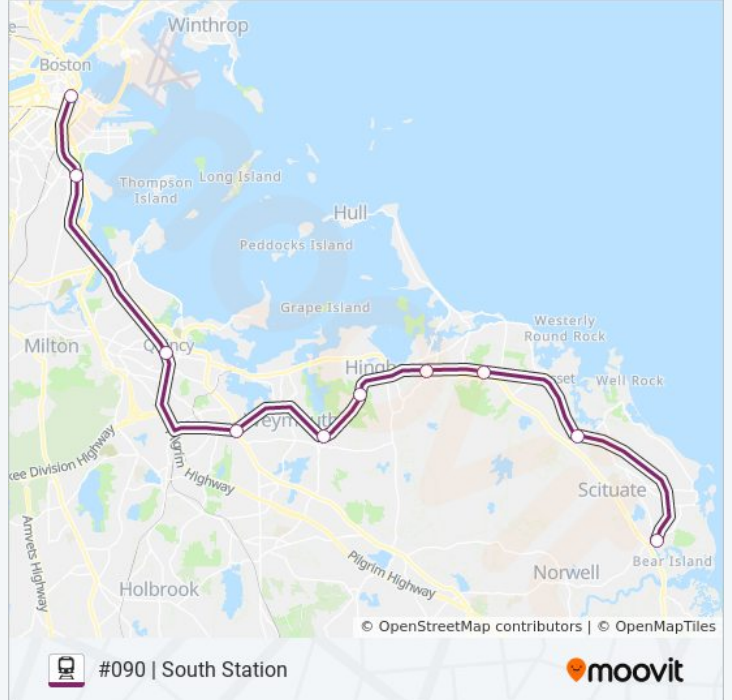

Direction: #090 | South Station

Stops: 10

Trip Duration: 65 min

Line Summary:

Direction: #091 | Greenbush

10 stops

[VIEW LINE SCHEDULE](#)

- South Station
- Jfk/Umass
- Quincy Center
- Weymouth Landing/East Braintree
- East Weymouth
- West Hingham
- Nantasket Junction
- Cohasset
- North Scituate
- Greenbush