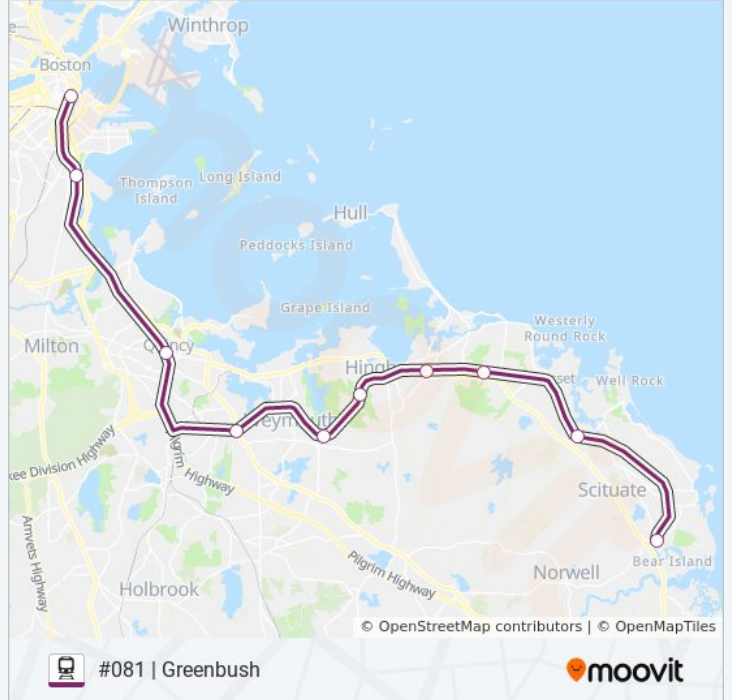

Direction: #081 | Greenbush

Stops: 10

Trip Duration: 63 min

Line Summary:

Direction: #082 | South Station

10 stops

[VIEW LINE SCHEDULE](#)

- Greenbush
- North Scituate
- Cohasset
- Nantasket Junction
- West Hingham
- East Weymouth
- Weymouth Landing/East Braintree
- Quincy Center
- Jfk/Umass
- South Station