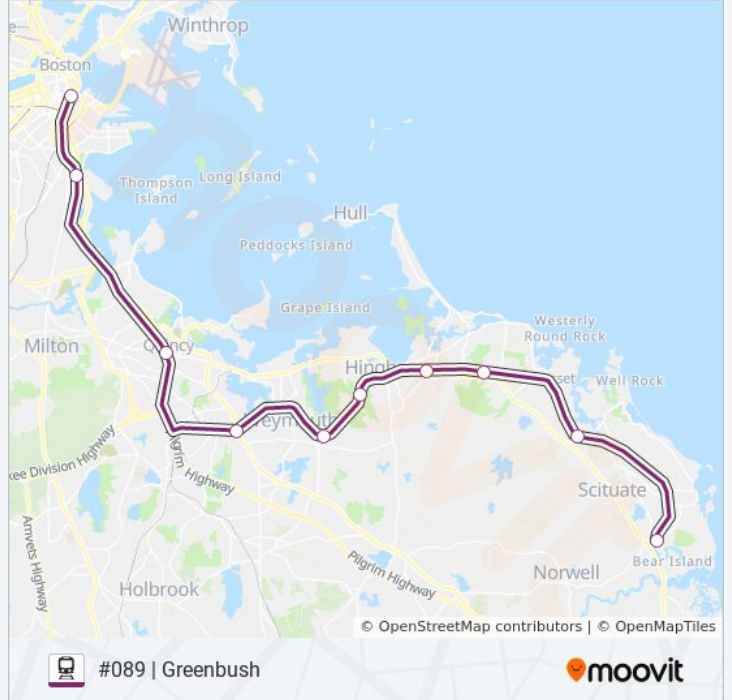

Direction: #089 | Greenbush

Stops: 10

Trip Duration: 64 min

Line Summary:

Direction: #090 | South Station

10 stops

[VIEW LINE SCHEDULE](#)

- Greenbush
- North Scituate
- Cohasset
- Nantasket Junction
- West Hingham
- East Weymouth
- Weymouth Landing/East Braintree
- Quincy Center
- Jfk/Umass
- South Station