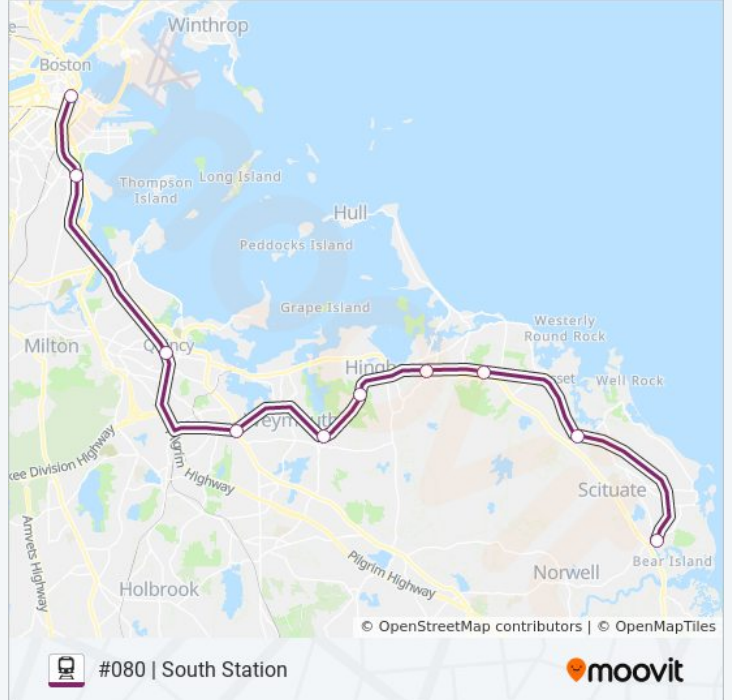

Direction: #080 | South Station

Stops: 10

Trip Duration: 64 min

Line Summary:

Direction: #081 | Greenbush

10 stops

[VIEW LINE SCHEDULE](#)

- South Station
- Jfk/Umass
- Quincy Center
- Weymouth Landing/East Braintree
- East Weymouth
- West Hingham
- Nantasket Junction
- Cohasset
- North Scituate
- Greenbush