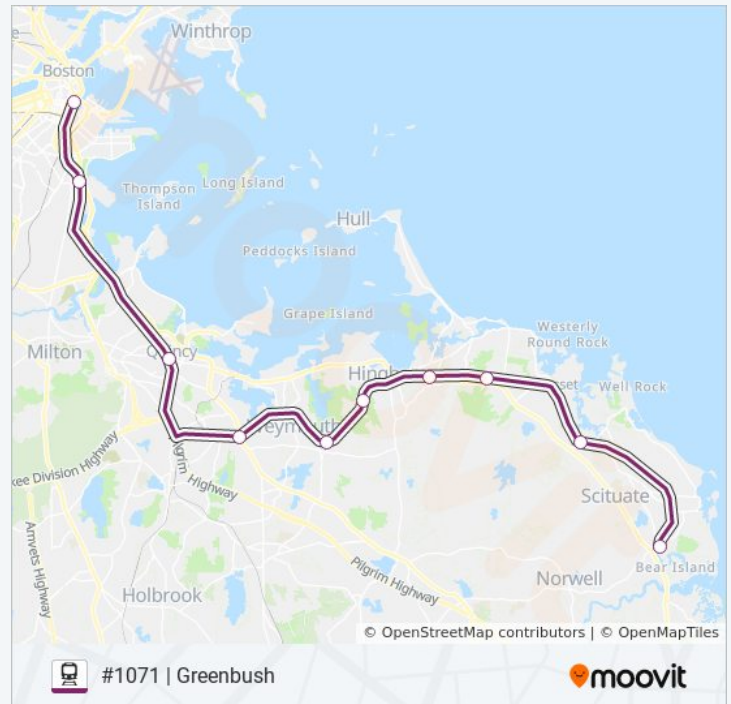

[VIEW LINE SCHEDULE](#)

- Braintree
- Weymouth Landing/East Braintree
- East Weymouth
- West Hingham
- Nantasket Junction
- Cohasset
- North Scituate
- Greenbush

Sunday	Not Operational
Monday	Not Operational
Tuesday	Not Operational
Wednesday	Not Operational
Thursday	Not Operational
Friday	Not Operational
Saturday	7:33 AM

GREENBUSH train Info

Direction: #1071 | Greenbush

Stops: 8

Trip Duration: 47 min

Line Summary:

Direction: #1072 | Braintree

8 stops

[VIEW LINE SCHEDULE](#)

- Greenbush
- North Scituate
- Cohasset
- Nantasket Junction
- West Hingham
- East Weymouth

GREENBUSH train Time Schedule

#1072 | Braintree Route Timetable:

Sunday	Not Operational
Monday	Not Operational
Tuesday	Not Operational
Wednesday	Not Operational
Thursday	Not Operational
Friday	Not Operational
Saturday	9:03 AM