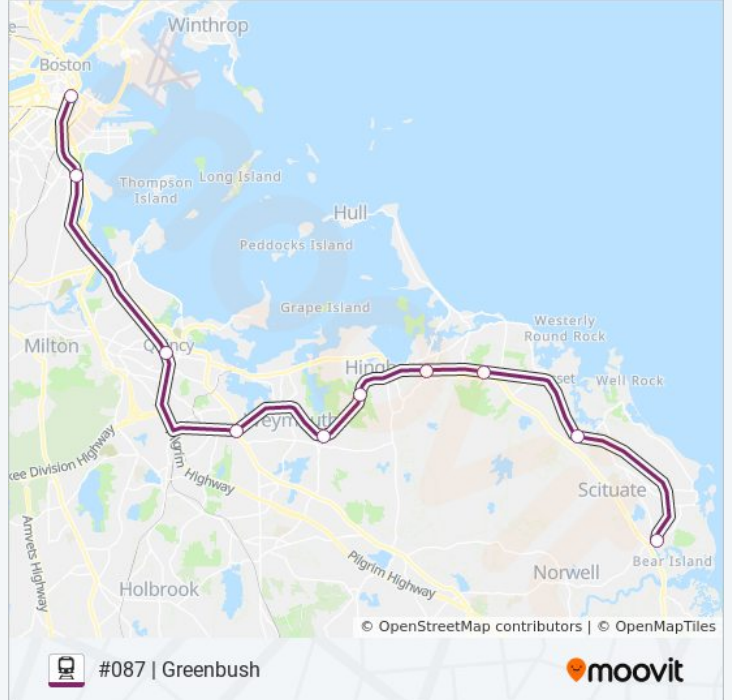

Direction: #087 | Greenbush

Stops: 10

Trip Duration: 64 min

Line Summary:

Direction: #088 | South Station

10 stops

[VIEW LINE SCHEDULE](#)

- Greenbush
- North Scituate
- Cohasset
- Nantasket Junction
- West Hingham
- East Weymouth
- Weymouth Landing/East Braintree
- Quincy Center
- Jfk/Umass
- South Station