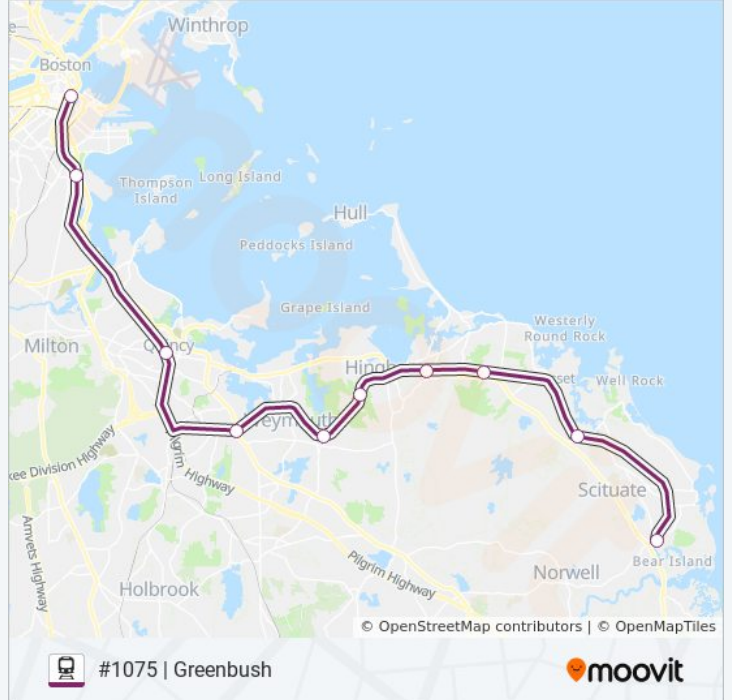

Direction: #1076 | Braintree

8 stops

[VIEW LINE SCHEDULE](#)

- Greenbush
- North Scituate
- Cohasset
- Nantasket Junction
- West Hingham
- East Weymouth
- Weymouth Landing/East Braintree
- Braintree

GREENBUSH train Time Schedule

#1076 | Braintree Route Timetable:

Sunday	Not Operational
Monday	Not Operational
Tuesday	Not Operational
Wednesday	Not Operational
Thursday	Not Operational
Friday	Not Operational
Saturday	1:03 PM

GREENBUSH train Info

Direction: #1076 | Braintree

Stops: 8

Trip Duration: 41 min

Line Summary:

[GREENBUSH train Line Map](#)

Direction: #1077 | Greenbush

8 stops

[VIEW LINE SCHEDULE](#)

- Braintree
- Weymouth Landing/East Braintree
- East Weymouth

GREENBUSH train Time Schedule

#1077 | Greenbush Route Timetable:

Sunday	Not Operational
Monday	Not Operational
Tuesday	Not Operational
Wednesday	Not Operational