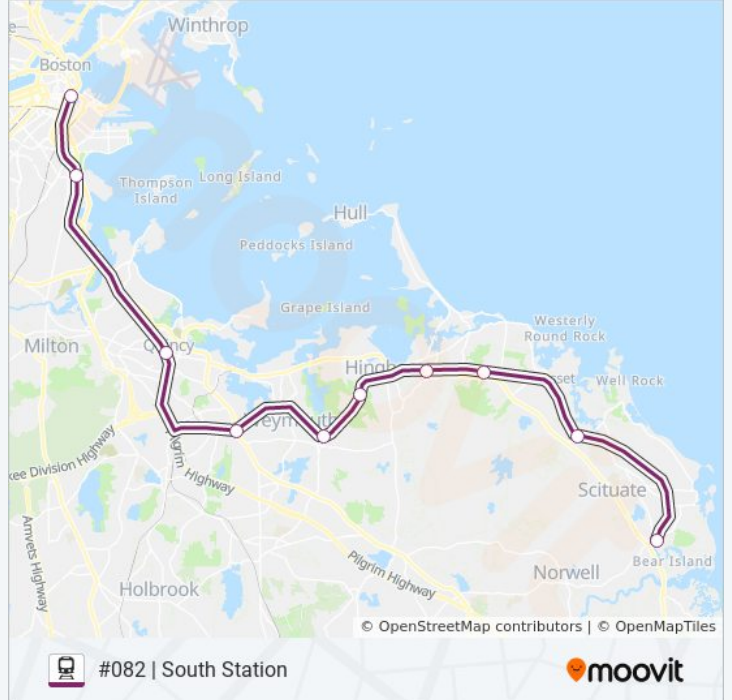

Direction: #082 | South Station

Stops: 10

Trip Duration: 64 min

Line Summary:

Direction: #083 | Greenbush

10 stops

[VIEW LINE SCHEDULE](#)

- South Station
- Jfk/Umass
- Quincy Center
- Weymouth Landing/East Braintree
- East Weymouth
- West Hingham
- Nantasket Junction
- Cohasset
- North Scituate
- Greenbush