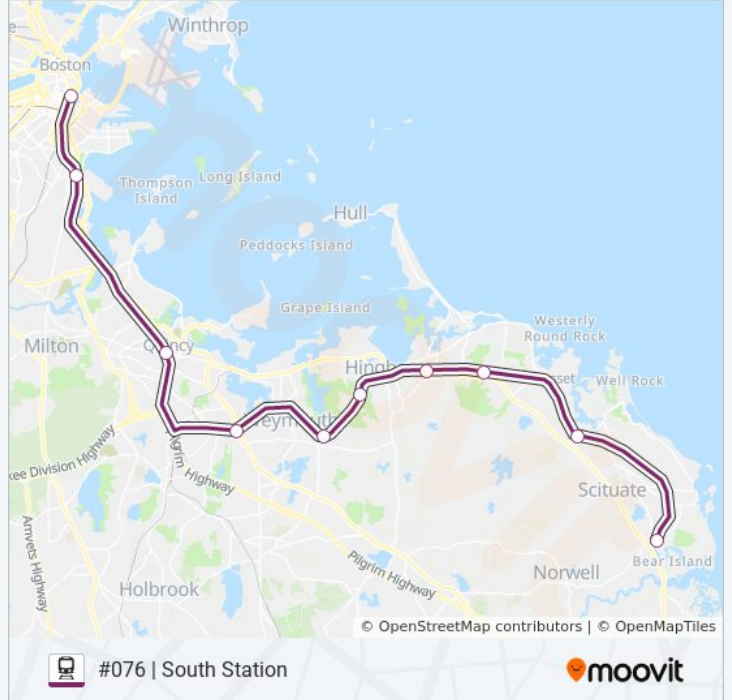

Direction: #076 | South Station

Stops: 10

Trip Duration: 60 min

Line Summary:

Direction: #077 | Greenbush

10 stops

[VIEW LINE SCHEDULE](#)

- South Station
- Jfk/Umass
- Quincy Center
- Weymouth Landing/East Braintree
- East Weymouth
- West Hingham
- Nantasket Junction
- Cohasset
- North Scituate
- Greenbush