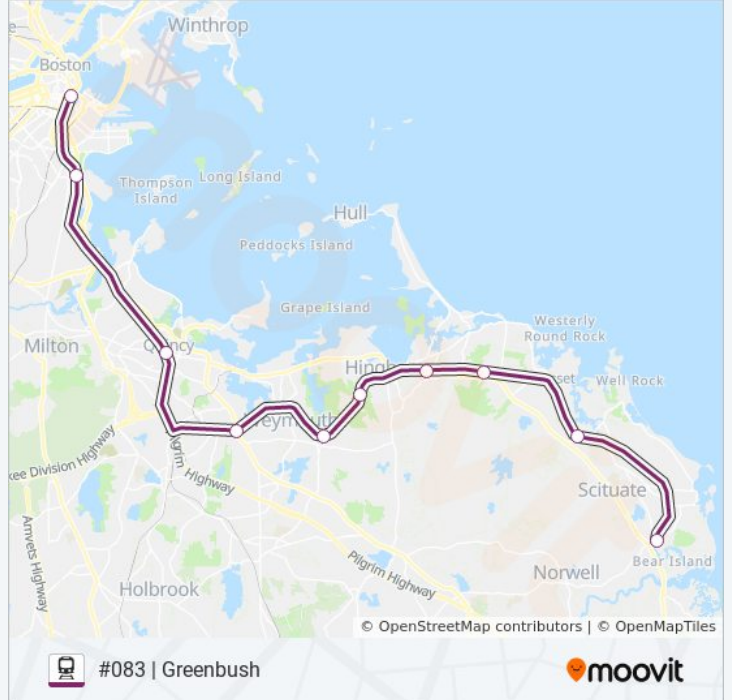

Direction: #083 | Greenbush

Stops: 10

Trip Duration: 63 min

Line Summary:

Direction: #084 | South Station

10 stops

[VIEW LINE SCHEDULE](#)

- Greenbush
- North Scituate
- Cohasset
- Nantasket Junction
- West Hingham
- East Weymouth
- Weymouth Landing/East Braintree
- Quincy Center
- Jfk/Umass
- South Station