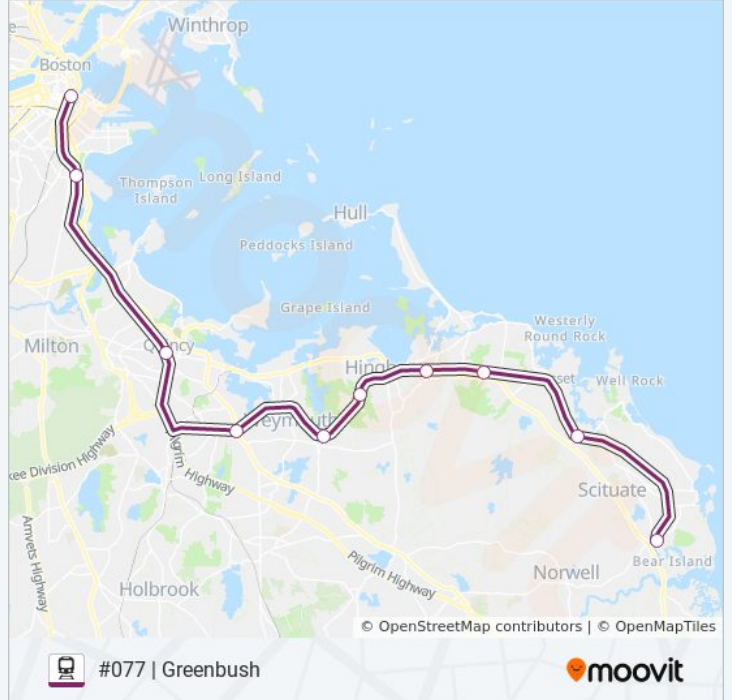

Direction: #077 | Greenbush

Stops: 10

Trip Duration: 63 min

Line Summary:

Direction: #078 | South Station

10 stops

[VIEW LINE SCHEDULE](#)

- Greenbush
- North Scituate
- Cohasset
- Nantasket Junction
- West Hingham
- East Weymouth
- Weymouth Landing/East Braintree
- Quincy Center
- Jfk/Umass
- South Station