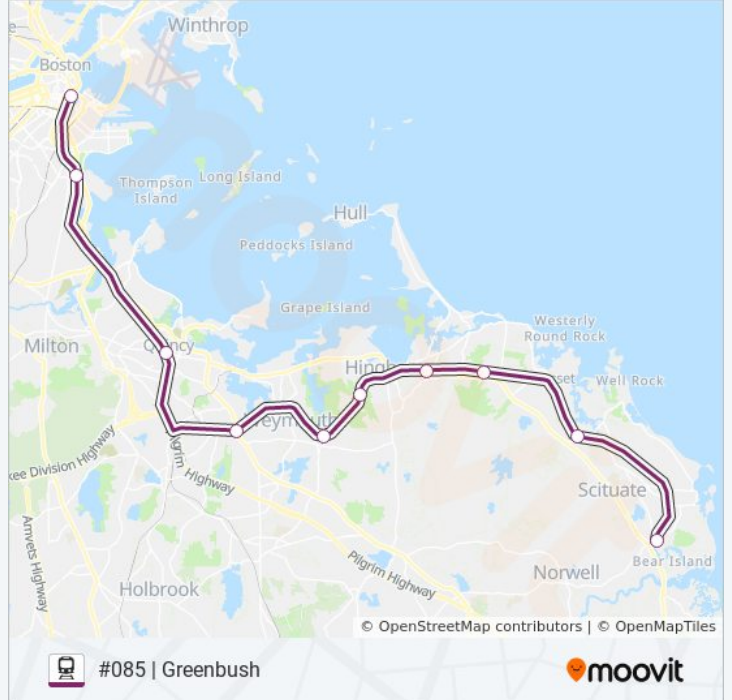

Direction: #085 | Greenbush

Stops: 10

Trip Duration: 64 min

Line Summary:

Direction: #086 | South Station

10 stops

[VIEW LINE SCHEDULE](#)

- Greenbush
- North Scituate
- Cohasset
- Nantasket Junction
- West Hingham
- East Weymouth
- Weymouth Landing/East Braintree
- Quincy Center
- Jfk/Umass
- South Station