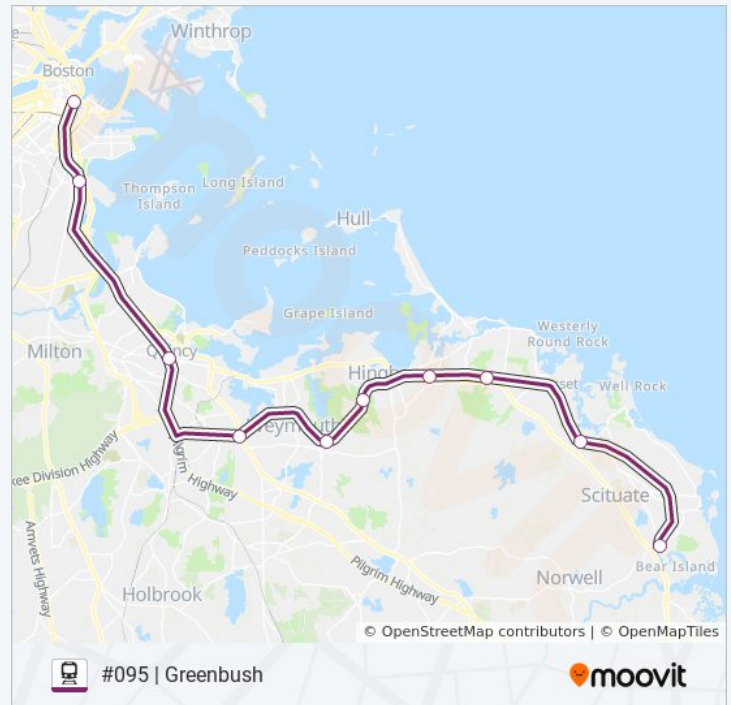

Stops: 10

Trip Duration: 47 min

Line Summary:

Direction: #1070 | Braintree

8 stops

[VIEW LINE SCHEDULE](#)

Greenbush

North Scituate