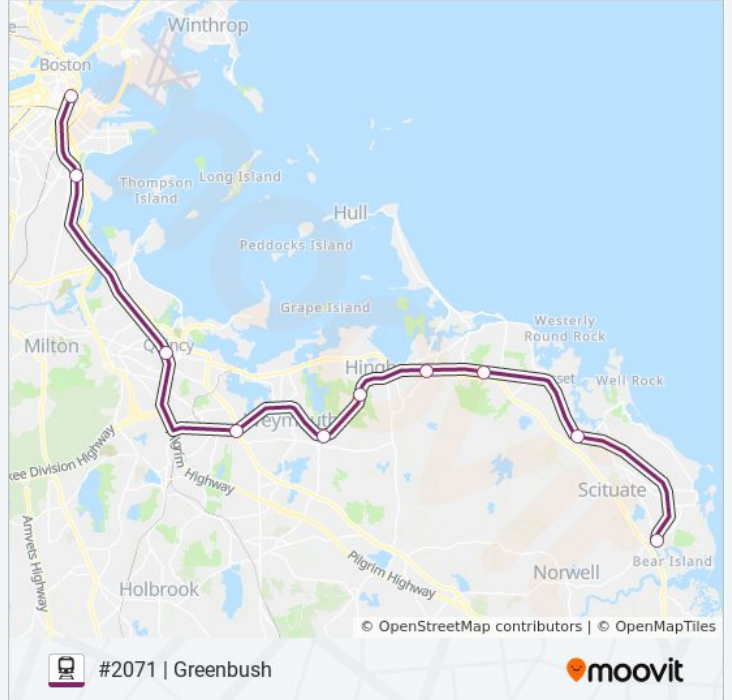

Direction: #2072 | Braintree

8 stops

[VIEW LINE SCHEDULE](#)

- Greenbush
- North Scituate
- Cohasset
- Nantasket Junction
- West Hingham
- East Weymouth
- Weymouth Landing/East Braintree
- Braintree

GREENBUSH train Time Schedule

#2072 | Braintree Route Timetable:

Sunday	9:03 AM
Monday	Not Operational
Tuesday	Not Operational
Wednesday	Not Operational
Thursday	Not Operational
Friday	Not Operational
Saturday	Not Operational

GREENBUSH train Info

Direction: #2072 | Braintree

Stops: 8

Trip Duration: 41 min

Line Summary:

[GREENBUSH train Line Map](#)

Direction: #2073 | Greenbush

8 stops

[VIEW LINE SCHEDULE](#)

- Braintree
- Weymouth Landing/East Braintree
- East Weymouth

GREENBUSH train Time Schedule

#2073 | Greenbush Route Timetable:

Sunday	9:33 AM
Monday	Not Operational
Tuesday	Not Operational
Wednesday	Not Operational