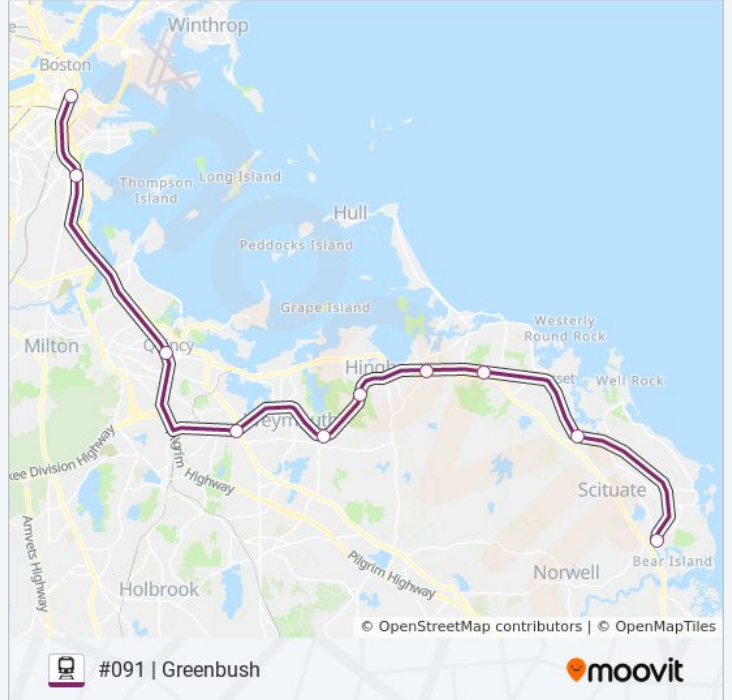

Direction: #091 | Greenbush

Stops: 10

Trip Duration: 64 min

Line Summary:

Direction: #092 | Braintree

8 stops

[VIEW LINE SCHEDULE](#)

- Greenbush
- North Scituate
- Cohasset
- Nantasket Junction
- West Hingham
- East Weymouth
- Weymouth Landing/East Braintree
- Braintree