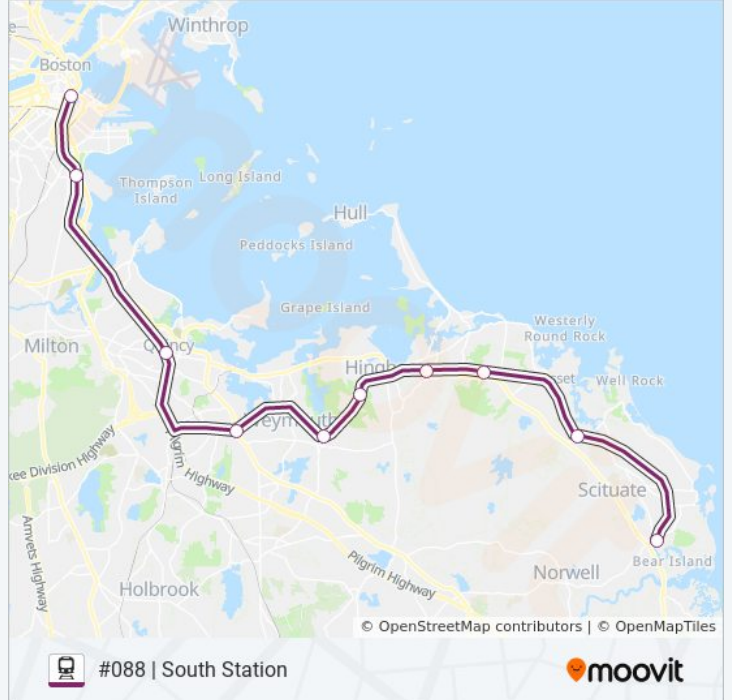

Direction: #088 | South Station

Stops: 10

Trip Duration: 74 min

Line Summary:

Direction: #089 | Greenbush

10 stops

[VIEW LINE SCHEDULE](#)

- South Station
- Jfk/Umass
- Quincy Center
- Weymouth Landing/East Braintree
- East Weymouth
- West Hingham
- Nantasket Junction
- Cohasset
- North Scituate
- Greenbush