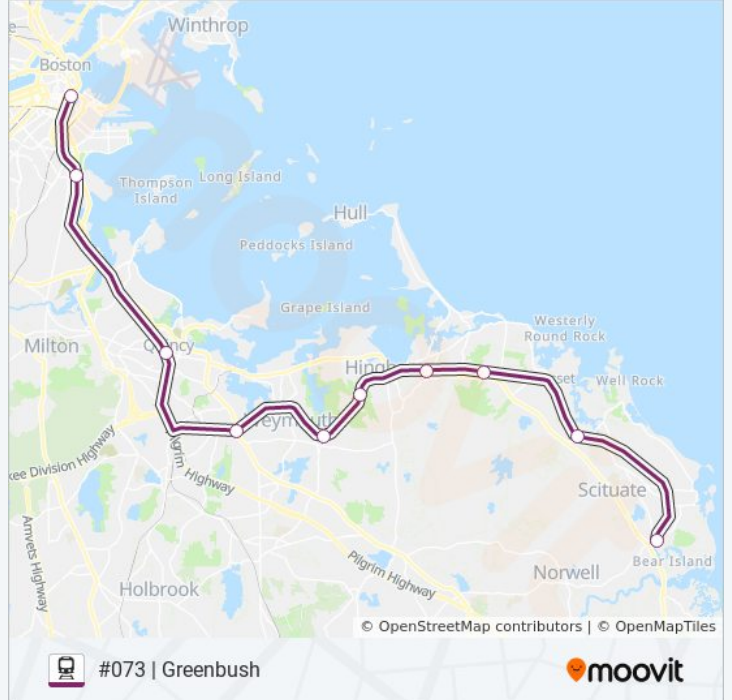

Direction: #072 | South Station

Stops: 10

Trip Duration: 60 min

Line Summary:

Direction: #073 | Greenbush

10 stops

[VIEW LINE SCHEDULE](#)

- South Station
- Jfk/Umass
- Quincy Center
- Weymouth Landing/East Braintree
- East Weymouth
- West Hingham
- Nantasket Junction
- Cohasset
- North Scituate
- Greenbush

Direction: #073 | Greenbush

Stops: 10

Trip Duration: 65 min

Line Summary:

Direction: #074 | South Station

10 stops

[VIEW LINE SCHEDULE](#)

- Greenbush
- North Scituate
- Cohasset
- Nantasket Junction
- West Hingham
- East Weymouth
- Weymouth Landing/East Braintree
- Quincy Center
- Jfk/Umass
- South Station