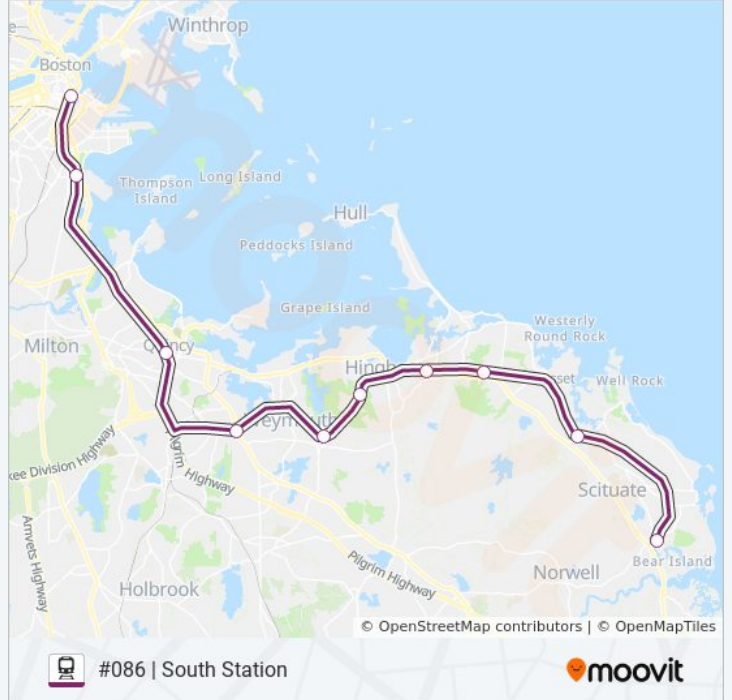

Direction: #086 | South Station

Stops: 10

Trip Duration: 64 min

Line Summary:

Direction: #087 | Greenbush

10 stops

[VIEW LINE SCHEDULE](#)

- South Station
- Jfk/Umass
- Quincy Center
- Weymouth Landing/East Braintree
- East Weymouth
- West Hingham
- Nantasket Junction
- Cohasset
- North Scituate
- Greenbush