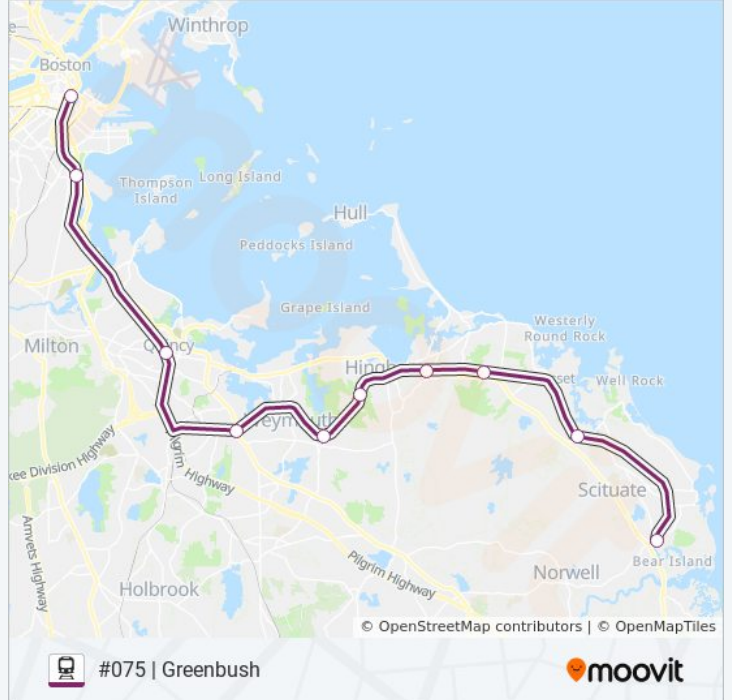

Direction: #075 | Greenbush

Stops: 10

Trip Duration: 67 min

Line Summary:

Direction: #076 | South Station

10 stops

[VIEW LINE SCHEDULE](#)

- Greenbush
- North Scituate
- Cohasset
- Nantasket Junction
- West Hingham
- East Weymouth
- Weymouth Landing/East Braintree
- Quincy Center
- Jfk/Umass
- South Station