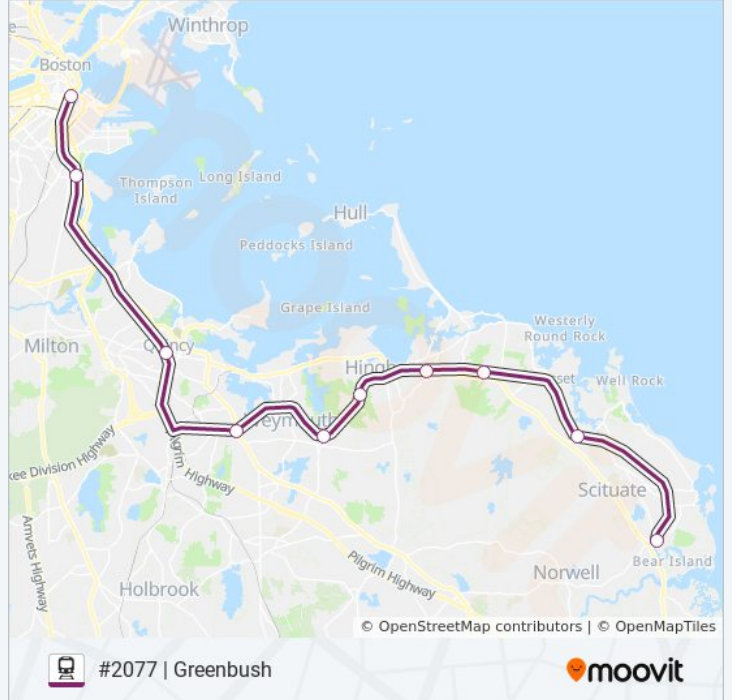

Direction: #2078 | Braintree

8 stops

[VIEW LINE SCHEDULE](#)

- Greenbush
- North Scituate
- Cohasset
- Nantasket Junction
- West Hingham
- East Weymouth
- Weymouth Landing/East Braintree
- Braintree

GREENBUSH train Time Schedule

#2078 | Braintree Route Timetable:

Sunday	3:03 PM
Monday	Not Operational
Tuesday	Not Operational
Wednesday	Not Operational
Thursday	Not Operational
Friday	Not Operational
Saturday	Not Operational

GREENBUSH train Info

Direction: #2078 | Braintree

Stops: 8

Trip Duration: 41 min

Line Summary:

[GREENBUSH train Line Map](#)

Direction: #2079 | Greenbush

8 stops

[VIEW LINE SCHEDULE](#)

- Braintree
- Weymouth Landing/East Braintree
- East Weymouth

GREENBUSH train Time Schedule

#2079 | Greenbush Route Timetable:

Sunday	3:33 PM
Monday	Not Operational
Tuesday	Not Operational
Wednesday	Not Operational