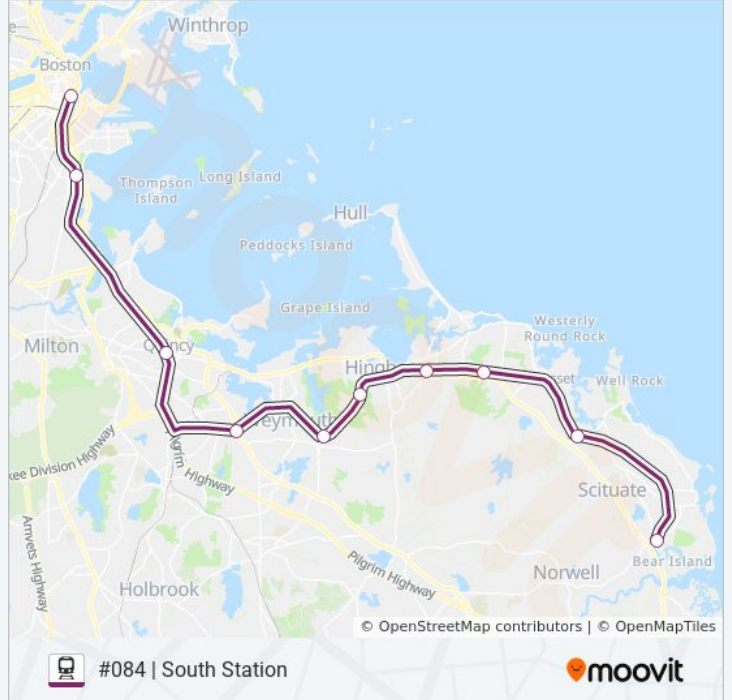

Direction: #084 | South Station

Stops: 10

Trip Duration: 64 min

Line Summary:

Direction: #085 | Greenbush

10 stops

[VIEW LINE SCHEDULE](#)

- South Station
- Jfk/Umass
- Quincy Center
- Weymouth Landing/East Braintree
- East Weymouth
- West Hingham
- Nantasket Junction
- Cohasset
- North Scituate
- Greenbush