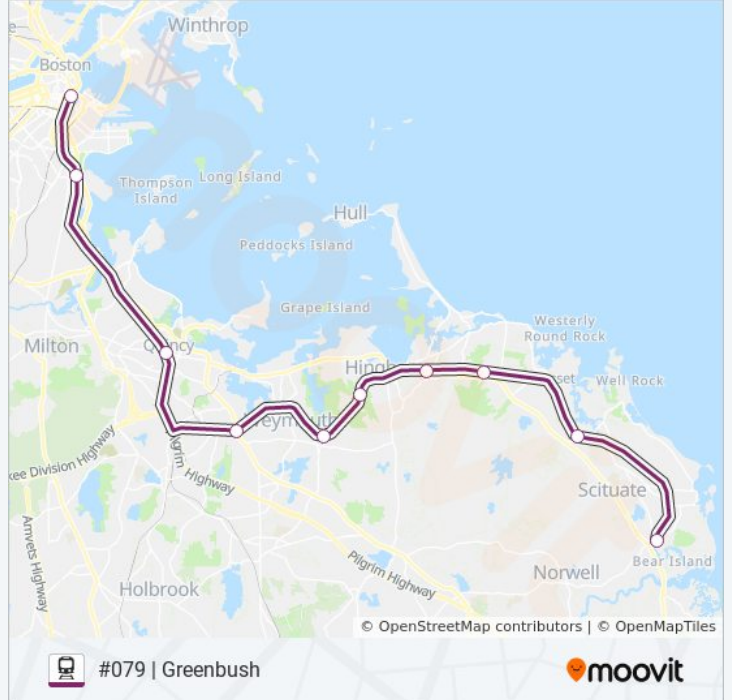

Direction: #079 | Greenbush

Stops: 10

Trip Duration: 63 min

Line Summary:

Direction: #080 | South Station

10 stops

[VIEW LINE SCHEDULE](#)

- Greenbush
- North Scituate
- Cohasset
- Nantasket Junction
- West Hingham
- East Weymouth
- Weymouth Landing/East Braintree
- Quincy Center
- Jfk/Umass
- South Station