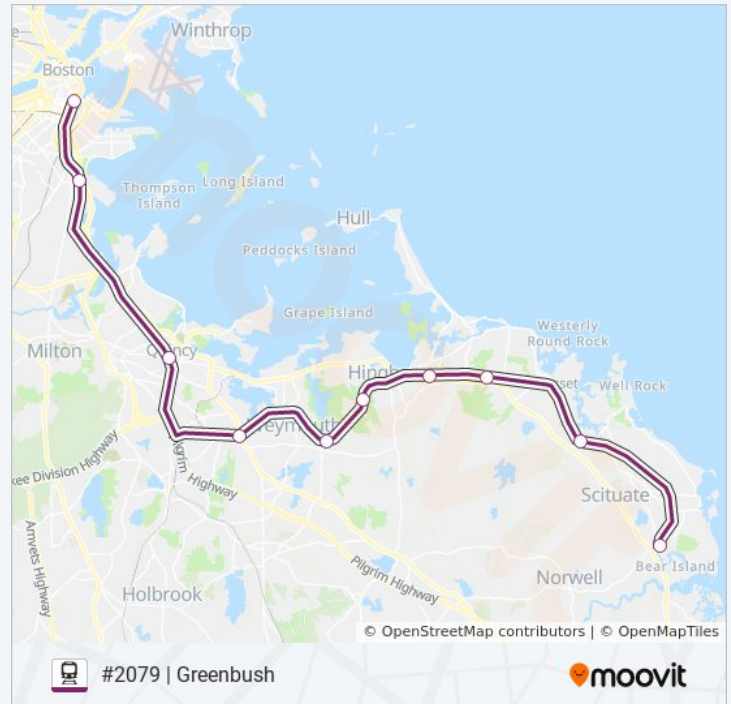

Thursday	Not Operational
Friday	Not Operational
Saturday	Not Operational

GREENBUSH train Info

Direction: #2079 | Greenbush

Stops: 8

Trip Duration: 47 min

Line Summary:

Direction: #2080 | Braintree

8 stops