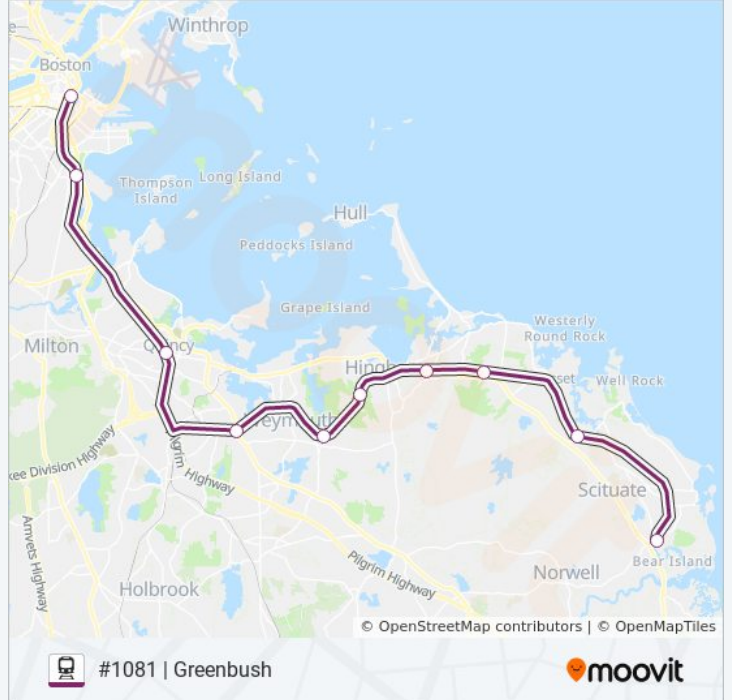

Direction: #1082 | Braintree

8 stops

[VIEW LINE SCHEDULE](#)

- Greenbush
- North Scituate
- Cohasset
- Nantasket Junction
- West Hingham
- East Weymouth
- Weymouth Landing/East Braintree
- Braintree

GREENBUSH train Time Schedule

#1082 | Braintree Route Timetable:

Sunday	Not Operational
Monday	Not Operational
Tuesday	Not Operational
Wednesday	Not Operational
Thursday	Not Operational
Friday	Not Operational
Saturday	6:35 PM

GREENBUSH train Info

Direction: #1082 | Braintree

Stops: 8

Trip Duration: 41 min

Line Summary:

[GREENBUSH train Line Map](#)

Direction: #1083 | Greenbush

8 stops

[VIEW LINE SCHEDULE](#)

- Braintree
- Weymouth Landing/East Braintree
- East Weymouth

GREENBUSH train Time Schedule

#1083 | Greenbush Route Timetable:

Sunday	Not Operational
Monday	Not Operational
Tuesday	Not Operational
Wednesday	Not Operational