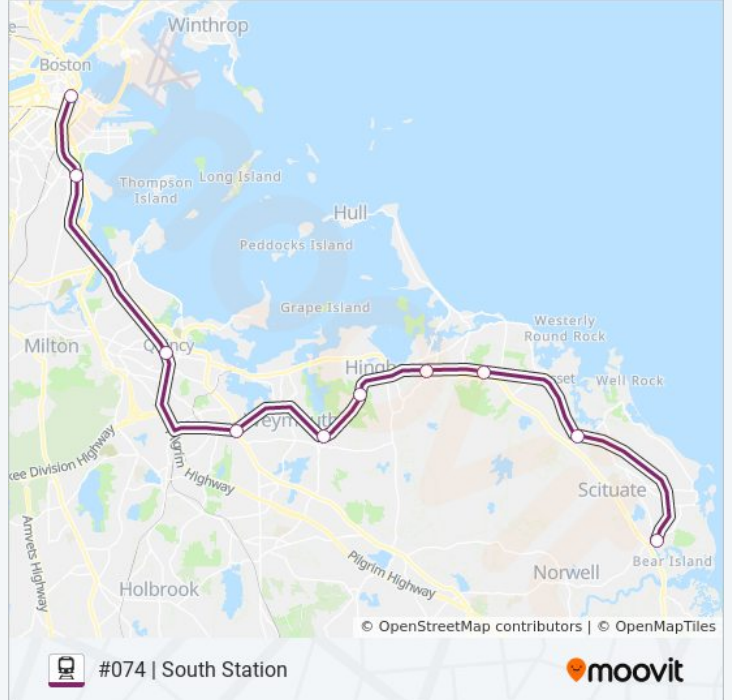

Direction: #073 | Greenbush

Stops: 10

Trip Duration: 65 min

Line Summary:

Direction: #074 | South Station

10 stops

[VIEW LINE SCHEDULE](#)

- Greenbush
- North Scituate
- Cohasset
- Nantasket Junction
- West Hingham
- East Weymouth
- Weymouth Landing/East Braintree
- Quincy Center
- Jfk/Umass
- South Station

Direction: #074 | South Station

Stops: 10

Trip Duration: 62 min

Line Summary:

Direction: #075 | Greenbush

10 stops

[VIEW LINE SCHEDULE](#)

- South Station
- Jfk/Umass
- Quincy Center
- Weymouth Landing/East Braintree
- East Weymouth
- West Hingham
- Nantasket Junction
- Cohasset
- North Scituate
- Greenbush