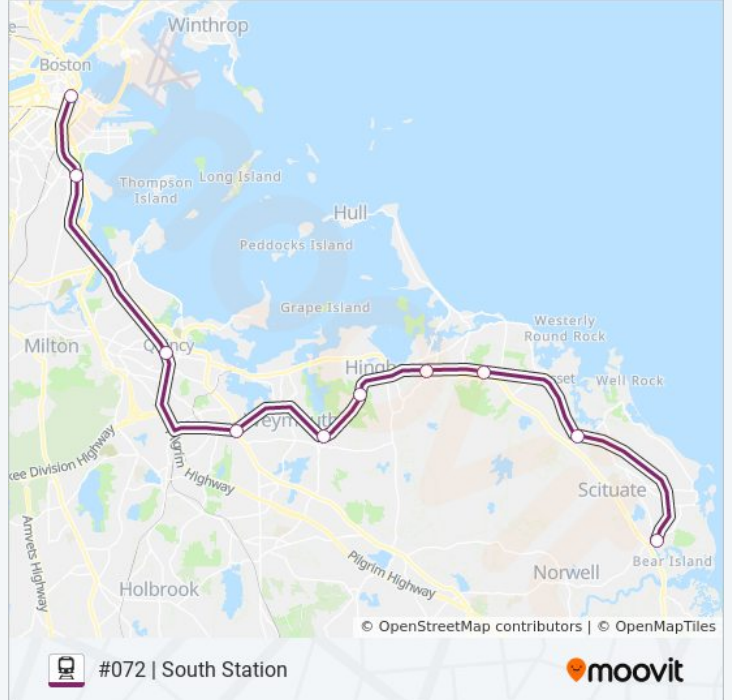

Direction: #071 | Greenbush

Stops: 10

Trip Duration: 70 min

Line Summary:

Direction: #072 | South Station

10 stops

[VIEW LINE SCHEDULE](#)

- Greenbush
- North Scituate
- Cohasset
- Nantasket Junction
- West Hingham
- East Weymouth
- Weymouth Landing/East Braintree
- Quincy Center
- Jfk/Umass
- South Station

Direction: #072 | South Station

Stops: 10

Trip Duration: 60 min

Line Summary:

Direction: #073 | Greenbush

10 stops

[VIEW LINE SCHEDULE](#)

- South Station
- Jfk/Umass
- Quincy Center
- Weymouth Landing/East Braintree
- East Weymouth
- West Hingham
- Nantasket Junction
- Cohasset
- North Scituate
- Greenbush