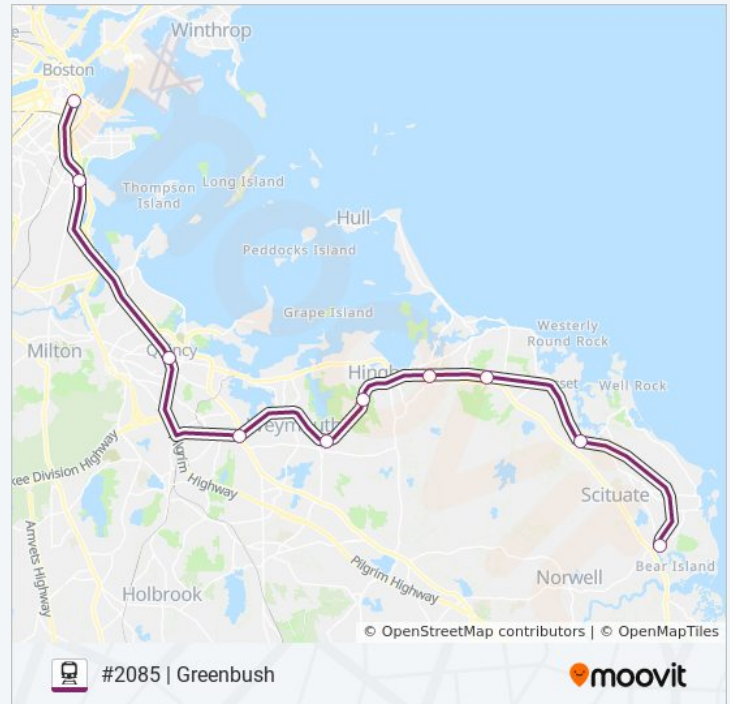

Thursday	Not Operational
Friday	Not Operational
Saturday	Not Operational

GREENBUSH train Info

Direction: #2085 | Greenbush

Stops: 8

Trip Duration: 47 min

Line Summary:

GREENBUSH train time schedules and route maps are available in an offline PDF at moovitapp.com. Use the [Moovit App](#) to see live bus times, train schedule or subway schedule, and step-by-step directions for all public transit in Boston.