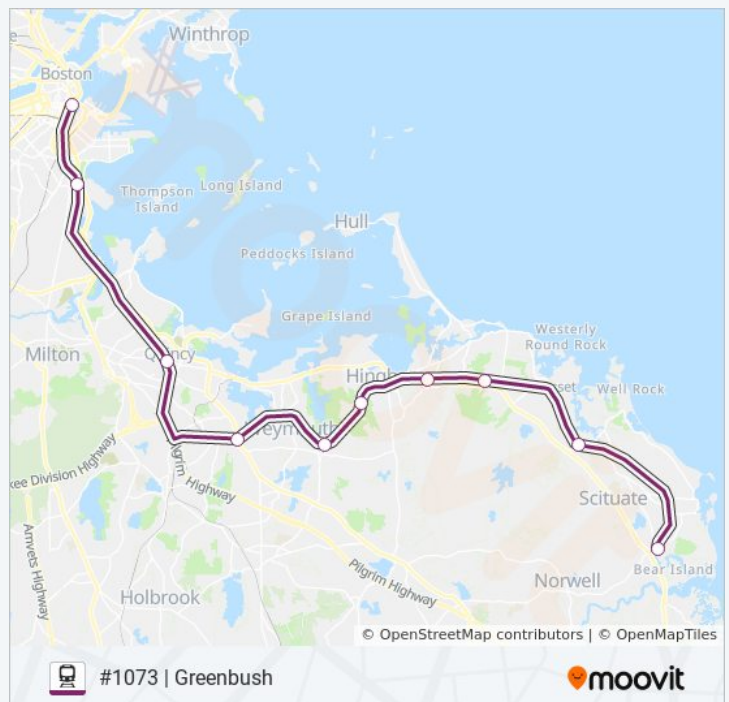

Weymouth Landing/East Braintree

Braintree

GREENBUSH train Info

Direction: #1072 | Braintree

Stops: 8

Trip Duration: 41 min

Line Summary:

[GREENBUSH train Line Map](#)

Direction: #1073 | Greenbush

8 stops

[VIEW LINE SCHEDULE](#)

Braintree

Weymouth Landing/East Braintree

East Weymouth

West Hingham

Nantasket Junction

Cohasset

North Scituate

Greenbush

GREENBUSH train Time Schedule

#1073 | Greenbush Route Timetable:

Sunday	Not Operational
Monday	Not Operational
Tuesday	Not Operational
Wednesday	Not Operational
Thursday	Not Operational
Friday	Not Operational
Saturday	9:33 AM

GREENBUSH train Info

Direction: #1073 | Greenbush

Stops: 8

Trip Duration: 47 min

Line Summary:

Direction: #1074 | Braintree

GREENBUSH train Time Schedule