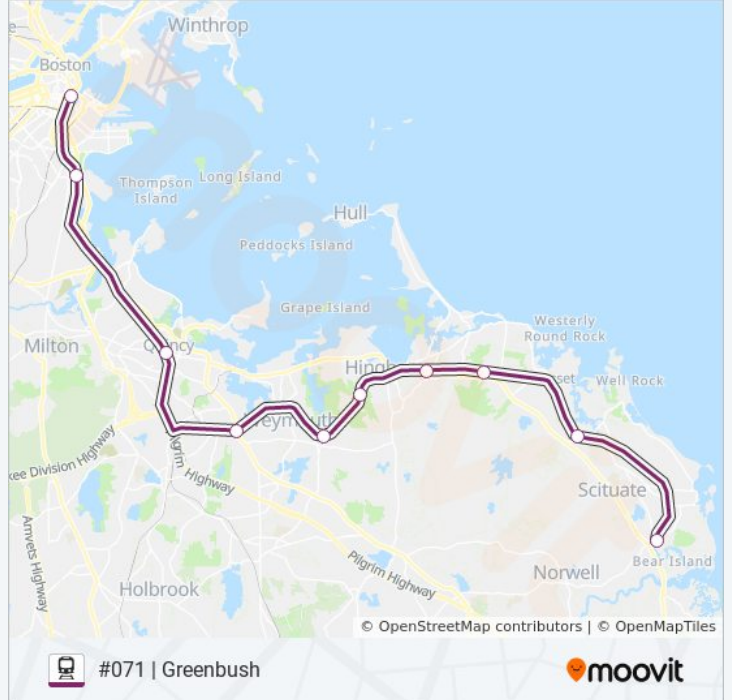

Direction: #070 | South Station

Stops: 10

Trip Duration: 59 min

Line Summary:

Direction: #071 | Greenbush

10 stops

[VIEW LINE SCHEDULE](#)

- South Station
- Jfk/Umass
- Quincy Center
- Weymouth Landing/East Braintree
- East Weymouth
- West Hingham
- Nantasket Junction
- Cohasset
- North Scituate
- Greenbush

Direction: #071 | Greenbush

Stops: 10

Trip Duration: 70 min

Line Summary:

Direction: #072 | South Station

10 stops

[VIEW LINE SCHEDULE](#)

- Greenbush
- North Scituate
- Cohasset
- Nantasket Junction
- West Hingham
- East Weymouth
- Weymouth Landing/East Braintree
- Quincy Center
- Jfk/Umass
- South Station