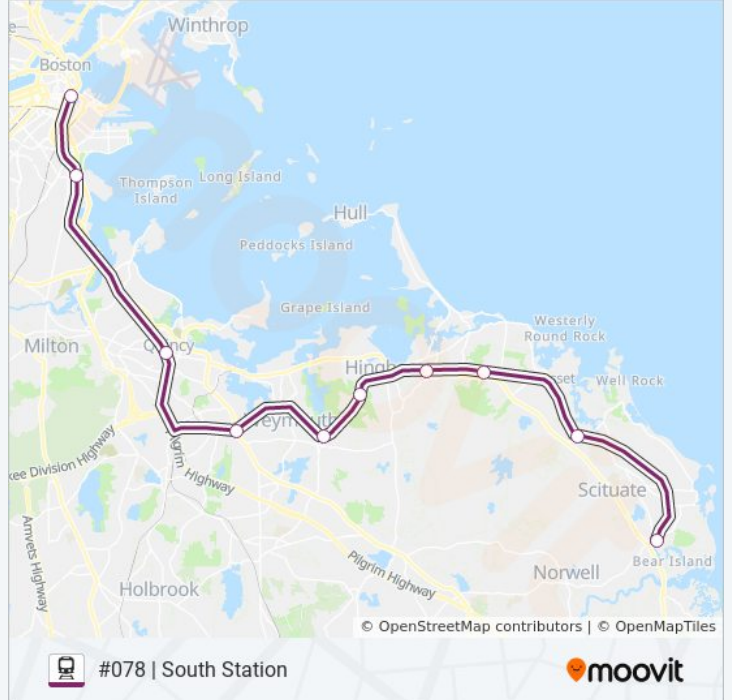

Direction: #078 | South Station

Stops: 10

Trip Duration: 59 min

Line Summary:

Direction: #079 | Greenbush

10 stops

[VIEW LINE SCHEDULE](#)

- South Station
- Jfk/Umass
- Quincy Center
- Weymouth Landing/East Braintree
- East Weymouth
- West Hingham
- Nantasket Junction
- Cohasset
- North Scituate
- Greenbush