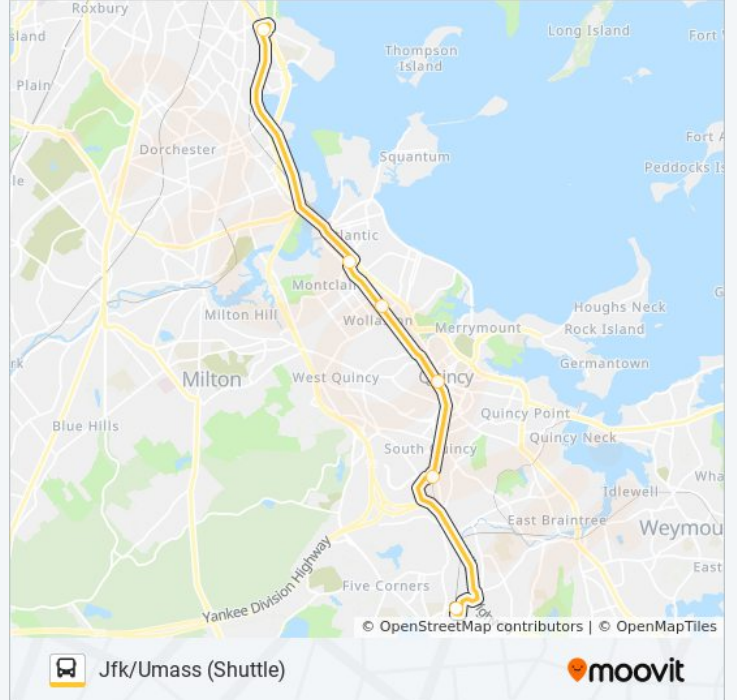

Direction: Braintree (Shuttle)

6 stops

[VIEW LINE SCHEDULE](#)

Jfk/Umass

North Quincy

Newport Ave @ Beale St

Quincy Center - 1259 Hancock St

Quincy Adams

RED LINE SHUTTLE bus Info**Direction:** Braintree (Shuttle)**Stops:** 6**Trip Duration:** 45 min**Line Summary:**

Direction: Jfk/Umass (Shuttle)

6 stops

[VIEW LINE SCHEDULE](#)

Braintree

Quincy Adams

Burgin Pkwy @ Quincy Center Station

Wollaston - Newport Ave Opp Brook St

North Quincy

Jfk/Umass

RED LINE SHUTTLE bus Time Schedule

Jfk/Umass (Shuttle) Route Timetable:

Sunday	12:00 AM - 11:50 PM
Monday	Not Operational
Tuesday	Not Operational
Wednesday	Not Operational
Thursday	Not Operational
Friday	8:44 PM - 11:50 PM
Saturday	12:00 AM - 11:52 PM

RED LINE SHUTTLE bus Info

Direction: Jfk/Umass (Shuttle)

Stops: 6

Trip Duration: 40 min

Line Summary:

RED LINE SHUTTLE bus time schedules and route maps are available in an offline PDF at moovitapp.com. Use the [Moovit App](#) to see live bus times, train schedule or subway schedule, and step-by-step directions for all public transit in Boston.