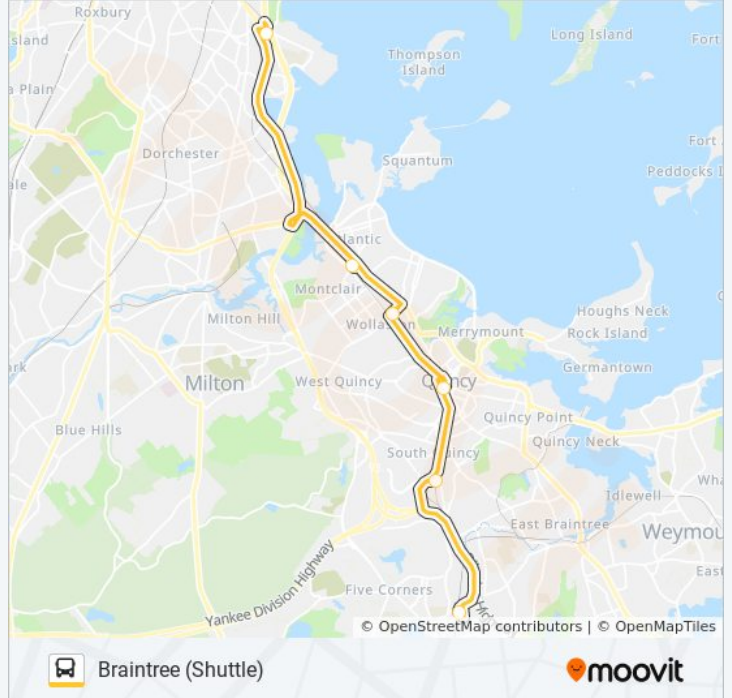

RED LINE SHUTTLE

Braintree (Shuttle)

[View In Website Mode](#)

The RED LINE SHUTTLE bus line (Braintree (Shuttle)) has 2 routes. For regular weekdays, their operation hours are: (1) Braintree (Shuttle): 12:00 AM - 11:50 PM(2) Jfk/Umass (Shuttle): 12:00 AM - 11:50 PM
Use the Moovit App to find the closest RED LINE SHUTTLE bus station near you and find out when is the next RED LINE SHUTTLE bus arriving.

Direction: Braintree (Shuttle)

6 stops

[VIEW LINE SCHEDULE](#)

Jfk/Umass

North Quincy

Newport Ave @ Beale St

Quincy Center - 1259 Hancock St

Quincy Adams

RED LINE SHUTTLE bus Info**Direction:** Braintree (Shuttle)**Stops:** 6**Trip Duration:** 45 min**Line Summary:**

Direction: Jfk/Umass (Shuttle)

6 stops

[VIEW LINE SCHEDULE](#)

Braintree

Quincy Adams

Burgin Pkwy @ Quincy Center Station