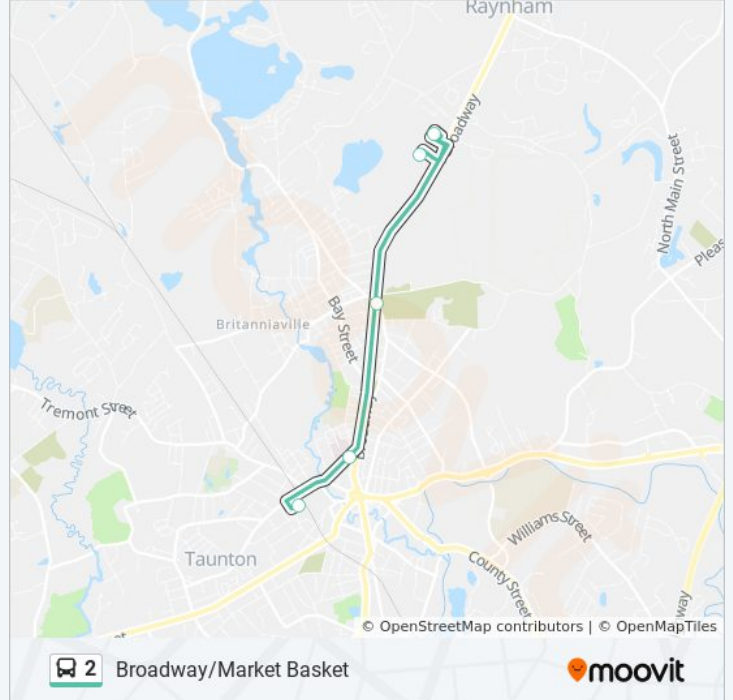

Use the Moovit App to find the closest 2 bus station near you and find out when is the next 2 bus arriving.

### Direction: Bloom Bus Terminal (Taunton)→Walmart Raynham

5 stops

[VIEW LINE SCHEDULE](#)

Bloom Bus Terminal (Taunton)

Morton Hospital

Broadway And Washington St

Market Basket Raynham

Walmart Raynham

### 2 bus Time Schedule

Bloom Bus Terminal (Taunton)→Walmart Raynham  
Route Timetable:

Sunday	Not Operational
Monday	6:00 AM - 6:00 PM
Tuesday	6:00 AM - 6:00 PM
Wednesday	6:00 AM - 6:00 PM
Thursday	6:00 AM - 6:00 PM
Friday	6:00 AM - 6:00 PM
Saturday	9:00 AM - 5:00 PM

### 2 bus Info

**Direction:** Bloom Bus Terminal (Taunton)→Walmart Raynham

**Stops:** 5

**Trip Duration:** 15 min

**Line Summary:**

**Direction: Walmart Raynham→Bloom Bus Terminal (Taunton)**

4 stops

[VIEW LINE SCHEDULE](#)