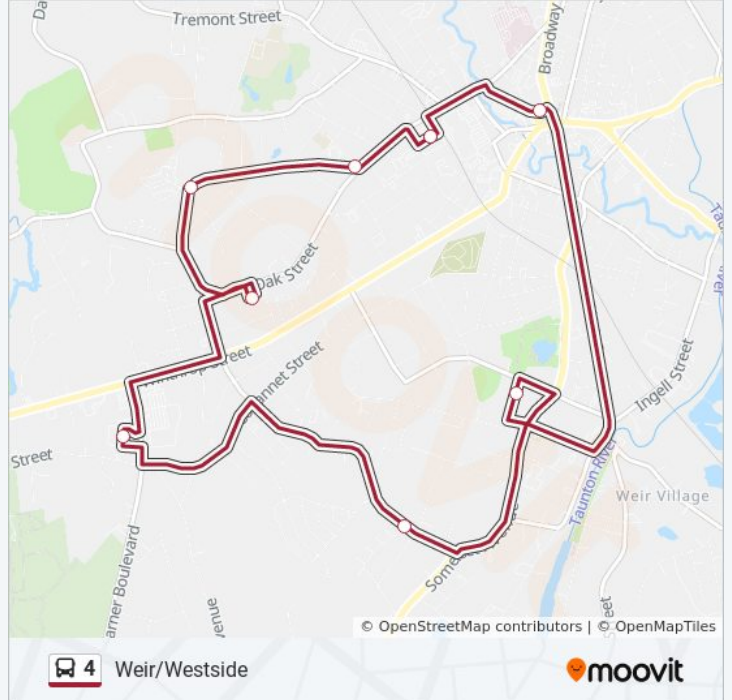

Use the Moovit App to find the closest 4 bus station near you and find out when is the next 4 bus arriving.

Direction: Bloom Bus Terminal (Taunton)→Bloom Bus Terminal (Taunton)

9 stops

[VIEW LINE SCHEDULE](#)

- Bloom Bus Terminal (Taunton)
- Oak Street And Kilmer Avenue
- Bristol Commons
- Richard Dewert Terrace
- Hannaford Supermarket
- Highland Hills Apartments
- Presbey Court
- Downtown Courthouse
- Bloom Bus Terminal (Taunton)

4 bus Info

Direction: Bloom Bus Terminal (Taunton)→Bloom Bus Terminal (Taunton)

Stops: 9

Trip Duration: 28 min

Line Summary:

**Direction: Bloom Bus Terminal
(Taunton)→Bloom Bus Terminal (Taunton)**

9 stops

[VIEW LINE SCHEDULE](#)

- Bloom Bus Terminal (Taunton)
- Downtown Taunton (Cohannet St & Rte. 44)
- Presbey Court
- Highland Hills Apartments
- Hannaford Supermarket
- Richard Dewert Terrace
- Bristol Commons
- Oak Street And Kilmer Avenue
- Bloom Bus Terminal (Taunton)