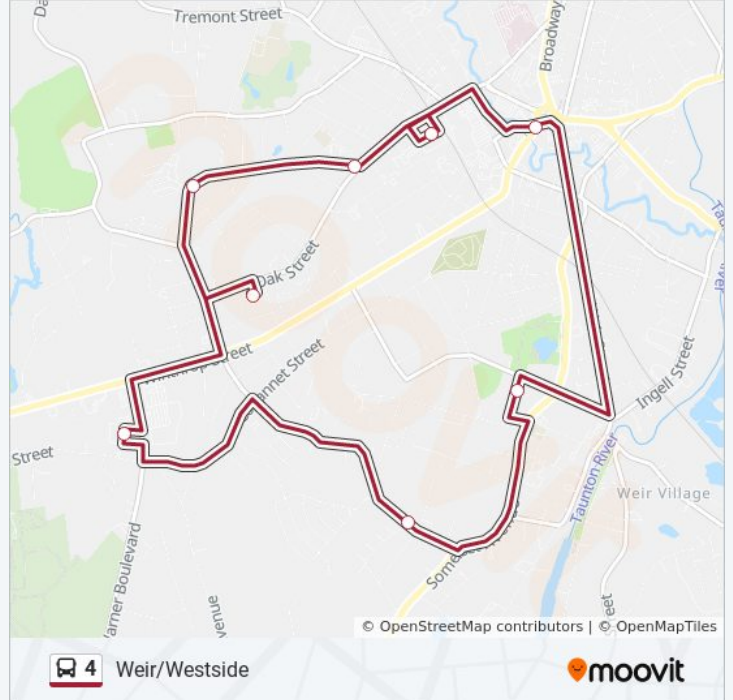

Use the Moovit App to find the closest 4 bus station near you and find out when is the next 4 bus arriving.

Direction: Bloom Bus Terminal (Taunton)→Bloom Bus Terminal (Taunton)

9 stops

[VIEW LINE SCHEDULE](#)

- Bloom Bus Terminal (Taunton)
- Oak Street And Kilmer Avenue
- Bristol Commons
- Richard Dewert Terrace
- Hannaford Supermarket
- Highland Hills Apartments
- Presbey Court
- Downtown Courthouse
- Bloom Bus Terminal (Taunton)

- Bloom Bus Terminal (Taunton)
- Downtown Taunton (Cohannet St & Rte. 44)
- Presbey Court
- Highland Hills Apartments
- Hannaford Supermarket
- Richard Dewert Terrace
- Bristol Commons
- Oak Street And Kilmer Avenue
- Bloom Bus Terminal (Taunton)

4 bus Info

Direction: Bloom Bus Terminal (Taunton)→Bloom Bus Terminal (Taunton)

Stops: 9

Trip Duration: 25 min

Line Summary:

4 bus time schedules and route maps are available in an offline PDF at moovitapp.com. Use the [Moovit App](#) to see live bus times, train schedule or subway schedule, and step-by-step directions for all public transit in Boston.