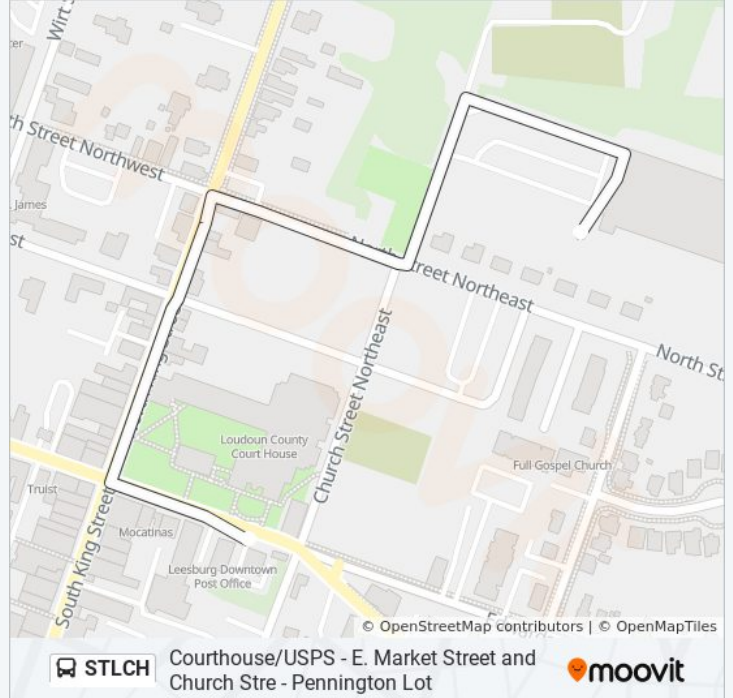

Courthouse/USPS - E. Market Street and Church Stre - Pennington Lot

[Get The App](#)

The STLCH bus line (Courthouse/USPS - E. Market Street and Church Stre - Pennington Lot) has 3 routes. For regular weekdays, their operation hours are:

Direction: Courthouse

2 stops

[VIEW LINE SCHEDULE](#)

Pennington Lot

Courthouse/Usps - E. Market Street And Church Stre

STLCH bus Time Schedule

Courthouse Route Timetable:

Sunday	Not Operational
Monday	7:22 AM - 5:22 PM
Tuesday	7:22 AM - 5:22 PM
Wednesday	7:22 AM - 5:22 PM
Thursday	7:22 AM - 5:22 PM
Friday	7:22 AM - 5:22 PM
Saturday	Not Operational

STLCH bus Info

Direction: Courthouse

Stops: 2

Trip Duration: 4 min

Line Summary:

Direction: Garage

3 stops

[VIEW LINE SCHEDULE](#)