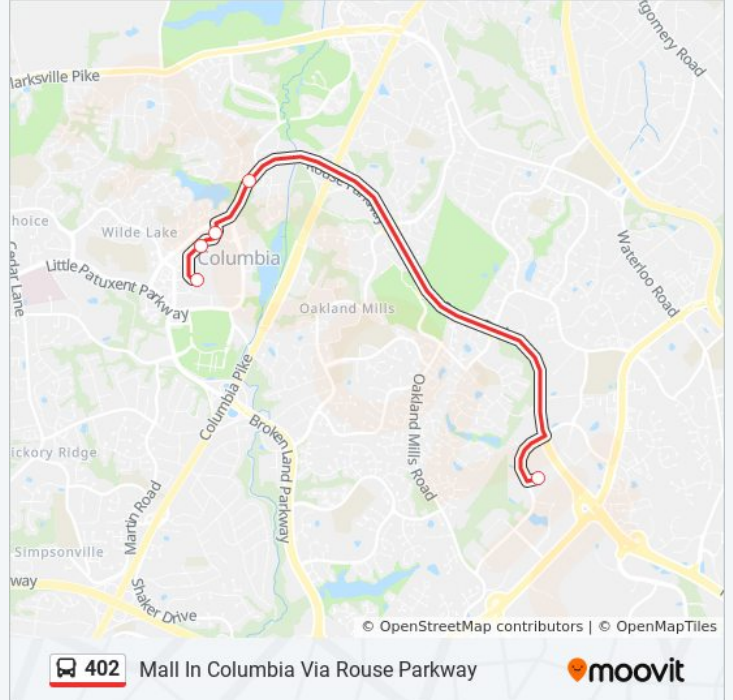

### Direction: Dobbin Center Via Long Reach

20 stops

[VIEW LINE SCHEDULE](#)

- Mall In Columbia
- Mall In Columbia / Amc Theatre (Northbound)
- Windstream Dr / Mall In Columbia (Northbound)
- Little Patuxent Pkwy / Vantage Point Rd
- Lightning View Rd / Weatherside Run
- Knoll Dr / Columbia Medical Plan
- Lightning View Rd / Thunder Hill Rd
- Tamar Dr / Flamepool Way (Northbound)
- Tamar Dr / Phelps Luck Dr (Eastbound)
- Tamar Dr / High Tor Hill (Eastbound)
- Tamar Dr / Hayshed Ln (Southbound)
- Tamar Dr / Cloudleap Ct (Eastbound)
- Foreland Garth / Shalom Square
- Foreland Garth / Tamar Dr
- Tamar Dr / Old Dobbin Ln (Eastbound)
- Tamar Dr / Snowden River Pkwy (Eastbound)
- Park View Apartments at Snowden River
- Columbia Crossing Cir East (Southbound)
- Columbia Crossing Cir West (Northbound)
- Dobbin Center

### 402 bus Info

**Direction:** Dobbin Center Via Long Reach

**Stops:** 20

**Trip Duration:** 30 min

**Line Summary:**

**Direction: Mall In Columbia Via Rouse Parkway**

5 stops

[VIEW LINE SCHEDULE](#)

Dobbin Center

Little Patuxent Pkwy / Running Brook Rd

Windstream Dr / Mall In Columbia (Southbound)

Mall In Columbia / Amc Theatre (Southbound)

Mall In Columbia

**402 bus Time Schedule**

Mall In Columbia Via Rouse Parkway Route

**Direction:** Mall In Columbia Via Rouse Parkway

**Stops:** 5

**Trip Duration:** 11 min

**Line Summary:**

402 bus time schedules and route maps are available in an offline PDF at [moovitapp.com](https://moovitapp.com). Use the [Moovit App](#) to see live bus times, train schedule or subway schedule, and step-by-step directions for all public transit in Washington, D.C. - Baltimore, MD.