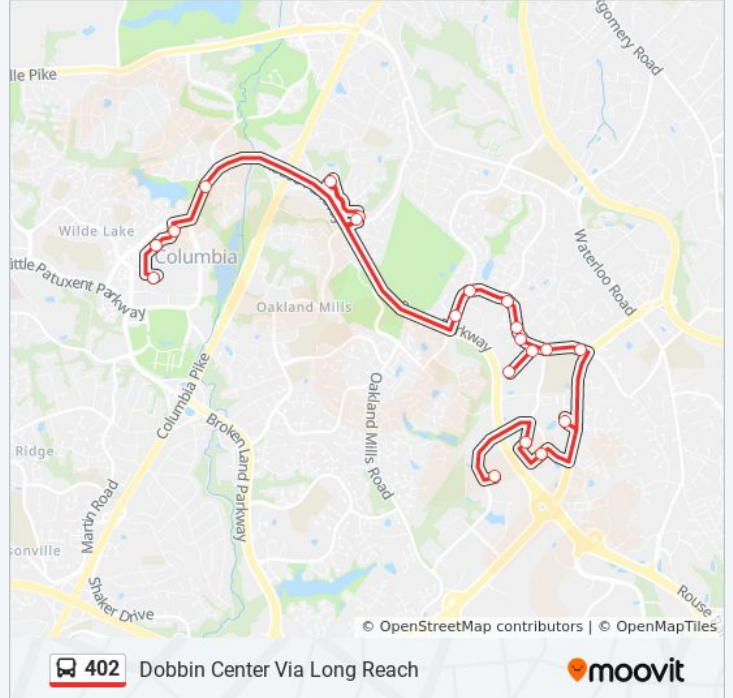

### Direction: Dobbin Center Via Long Reach

20 stops

[VIEW LINE SCHEDULE](#)

- Mall In Columbia
- Mall In Columbia / Amc Theatre (Northbound)
- Windstream Dr / Mall In Columbia (Northbound)
- Little Patuxent Pkwy / Vantage Point Rd
- Lightning View Rd / Weatherside Run
- Knoll Dr / Columbia Medical Plan
- Lightning View Rd / Thunder Hill Rd
- Tamar Dr / Flamepool Way (Northbound)
- Tamar Dr / Phelps Luck Dr (Eastbound)
- Tamar Dr / High Tor Hill (Eastbound)
- Tamar Dr / Hayshed Ln (Southbound)
- Tamar Dr / Cloudleap Ct (Eastbound)
- Foreland Garth / Shalom Square
- Foreland Garth / Tamar Dr
- Tamar Dr / Old Dobbin Ln (Eastbound)
- Tamar Dr / Snowden River Pkwy (Eastbound)
- Park View Apartments at Snowden River
- Columbia Crossing Cir East (Southbound)
- Columbia Crossing Cir West (Northbound)
- Dobbin Center

### 402 bus Info

**Direction:** Dobbin Center Via Long Reach

**Stops:** 20

**Trip Duration:** 30 min

**Line Summary:**

**Direction: Mall In Columbia Via Rouse Parkway**

5 stops

[VIEW LINE SCHEDULE](#)

Dobbin Center

Little Patuxent Pkwy / Running Brook Rd

Windstream Dr / Mall In Columbia (Southbound)

Mall In Columbia / Amc Theatre (Southbound)

Mall In Columbia

**402 bus Time Schedule**

Mall In Columbia Via Rouse Parkway Route