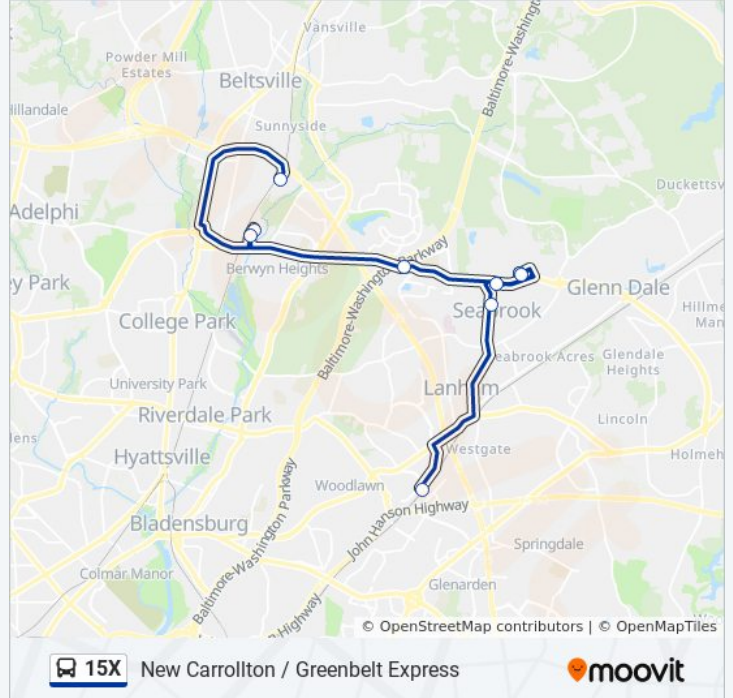

New Carrollton / Greenbelt Express

[Get The App](#)

The 15X bus line (New Carrollton / Greenbelt Express) has 2 routes. For regular weekdays, their operation hours are:
(1) Greenbelt Metrorail Station at Bus Bay A: 6:00 AM - 5:00 PM
(2) New Carrollton Metrorail Station at Bus Bay K: 6:00 AM - 5:40 PM

Use the Moovit App to find the closest 15X bus station near you and find out when is the next 15X bus arriving.

Direction: Greenbelt Metrorail Station at Bus Bay A

10 stops

[VIEW LINE SCHEDULE](#)

New Carrollton Metrorail Station at Bus Bay K
Cipriano Rd & Brae Brooke Dr
Nasa Main Entrance on Greenbelt Rd
Wmap Rd at Icesat Rd
Goddard Space Flight Center Visitors Center
Greenbelt Road at Nasa Goddard Main Gate
Greenbelt Rd & Greenway S/C
Greenbelt Station Pkwy & S. Center Dr
Greenbelt Station Pkwy & Streambank Ln
Greenbelt Metrorail Station at Bus Bay A

15X bus Info**Direction:** Greenbelt Metrorail Station at Bus Bay A**Stops:** 10**Trip Duration:** 29 min**Line Summary:**

Direction: New Carrollton Metrorail Station at Bus Bay K

10 stops

[VIEW LINE SCHEDULE](#)

15X bus Info

Direction: New Carrollton Metrorail Station at Bus Bay K

Stops: 10

Trip Duration: 30 min

Line Summary:

15X bus time schedules and route maps are available in an offline PDF at moovitapp.com. Use the [Moovit App](#) to see live bus times, train schedule or subway schedule, and step-by-step directions for all public transit in Washington, D.C. - Baltimore, MD.