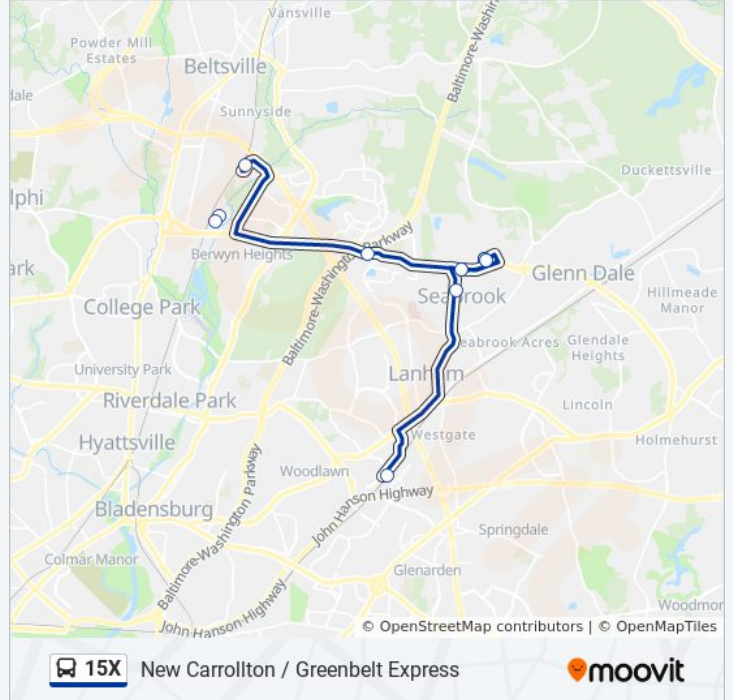

15X bus Info**Direction:** Greenbelt Metrorail Station at Bus Bay A**Stops:** 10**Trip Duration:** 29 min**Line Summary:**

Direction: New Carrollton Metrorail Station at Bus Bay K

10 stops

[VIEW LINE SCHEDULE](#)

- Greenbelt Metrorail Station at Bus Bay A
- Greenbelt Station Pkwy & S. Center Dr
- Greenbelt Station Pkwy & Streambank Ln
- Greenbelt Rd & Greenway Center
- Nasa Main Entrance on Greenbelt Rd
- Wmap Rd at Icesat Rd
- Goddard Space Flight Center Visitors Center
- Greenbelt Road at Nasa Goddard Main Gate
- Cipriano Road at Brae Brooke Dr
- New Carrollton Metrorail Station at Bus Bay K

15X bus Time Schedule

New Carrollton Metrorail Station at Bus Bay K Route Timetable:

Sunday	Not Operational
Monday	6:00 AM - 5:40 PM
Tuesday	6:00 AM - 5:40 PM
Wednesday	6:00 AM - 5:40 PM
Thursday	6:00 AM - 5:40 PM
Friday	6:00 AM - 5:40 PM
Saturday	Not Operational

15X bus Info

Direction: New Carrollton Metrorail Station at Bus Bay K

Stops: 10

Trip Duration: 30 min

Line Summary:

15X bus time schedules and route maps are available in an offline PDF at moovitapp.com. Use the [Moovit App](#) to see live bus times, train schedule or subway schedule, and step-by-step directions for all public transit in Washington, D.C. - Baltimore, MD.