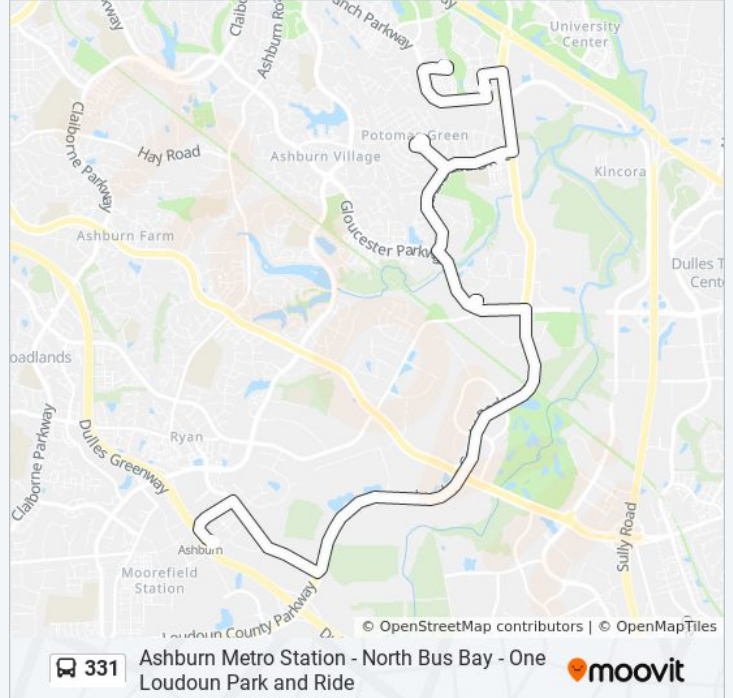

331

Ashburn Metro Station - North Bus Bay - One Loudoun Park and Ride

Get The App

The 331 bus line (Ashburn Metro Station - North Bus Bay - One Loudoun Park and Ride) has 2 routes. For regular weekdays, their operation hours are:

Direction: Ashburn Metro Station/Quantum Park/One Loudoun

6 stops

[VIEW LINE SCHEDULE](#)

Ashburn Metro Station - North Bus Bay

Ashby Ponds Senior Living Community

Potomac Green Community Center

Marblehead & Duxbury

Exchange Street at Brimfield Drive

One Loudoun Park And Ride

331 bus Time Schedule

Ashburn Metro Station/Quantum Park/One Loudoun Route Timetable:

Sunday	Not Operational
Monday	5:05 AM - 10:41 PM
Tuesday	5:05 AM - 10:41 PM
Wednesday	5:05 AM - 10:41 PM
Thursday	5:05 AM - 10:41 PM
Friday	5:05 AM - 10:41 PM
Saturday	Not Operational

331 bus Info

Direction: Ashburn Metro Station/Quantum Park/One Loudoun

Stops: 6

Trip Duration: 29 min

Line Summary:

Direction: One Loudoun/Ashburn Metrostation

2 stops

[VIEW LINE SCHEDULE](#)