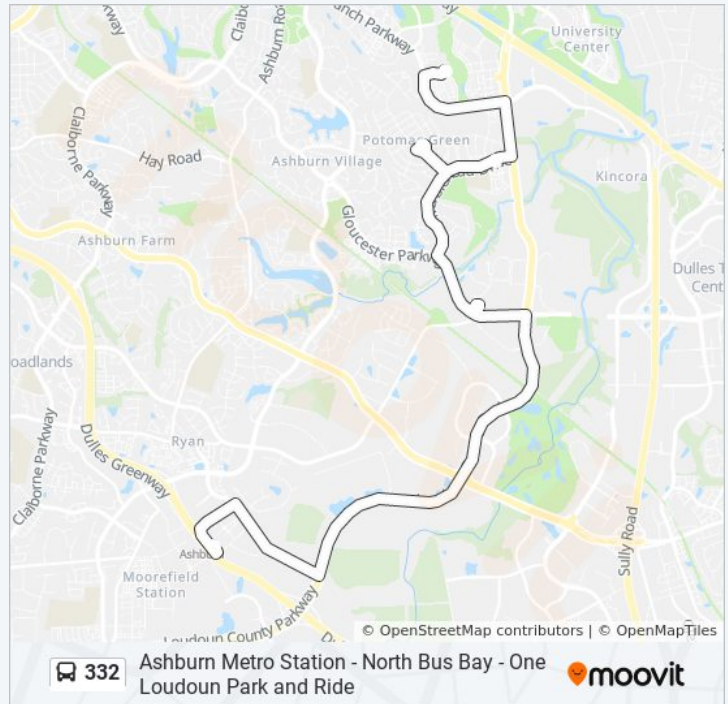

#### Direction: One Loudoun

3 stops

[VIEW LINE SCHEDULE](#)

- Ashburn Metro Station - North Bus Bay
- Exchange Street at Brimfield Drive
- One Loudoun Park And Ride

#### 332 bus Info

**Direction:** One Loudoun  
**Stops:** 3  
**Trip Duration:** 17 min  
**Line Summary:**

 [332 bus Line Map](#)

#### Direction: Potomac Green/Ashby Ponds/Quantum Park/Ashburn Met

5 stops

[VIEW LINE SCHEDULE](#)

- One Loudoun Park And Ride
- Marblehead Drive at Duxbury Terrace
- Potomac Green Community Center
- Ashby Ponds Senior Living Community

**332 bus Info****Direction:** Potomac Green/Ashby Ponds/Quantum Park/Ashburn Met**Stops:** 5**Trip Duration:** 22 min**Line Summary:**

332 bus time schedules and route maps are available in an offline PDF at [moovitapp.com](https://moovitapp.com). Use the [Moovit App](#) to see live bus times, train schedule or subway schedule, and step-by-step directions for all public transit in Washington, D.C. - Baltimore, MD.