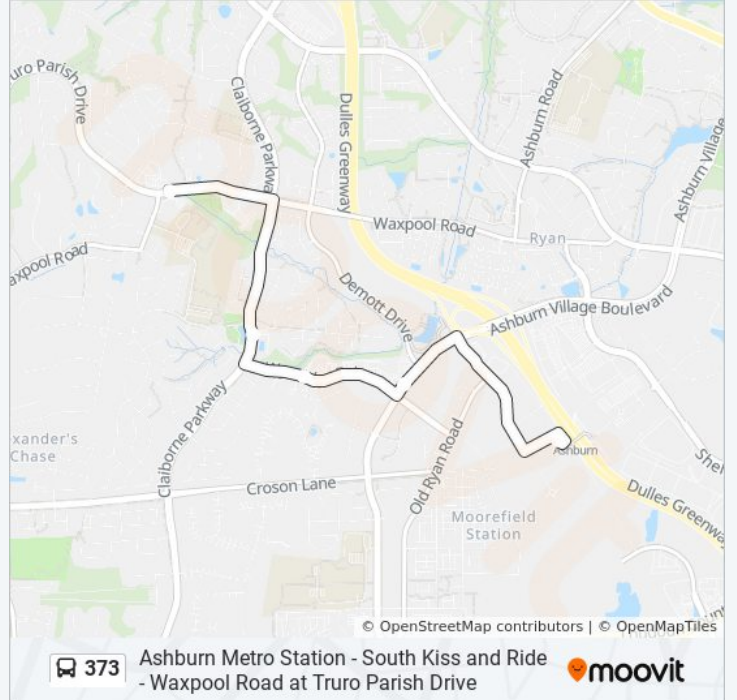

 373

Ashburn Metro Station - South Kiss and Ride - Waxpool Road at Truro Parish Drive

Get The App

The 373 bus line (Ashburn Metro Station - South Kiss and Ride - Waxpool Road at Truro Parish Drive) has 2 routes. For regular weekdays, their operation hours are:

373 bus Info

Direction: Ashburn Metro Station

Stops: 7

Trip Duration: 12 min

Line Summary:

Direction: Broadlands

5 stops

[VIEW LINE SCHEDULE](#)

Ashburn Metro Station - South Kiss And Ride

Mooreview Parkway at Southern Walk Plaza

Wynridge Drive at Southern Walk Plaza (West)

Claiborne Parkway at Village Drive

Waxpool Road at Truro Parish Drive

373 bus Time Schedule

373 bus Info

Direction: Broadlands

Stops: 5

Trip Duration: 6 min

Line Summary:

373 bus time schedules and route maps are available in an offline PDF at moovitapp.com. Use the [Moovit App](#) to see live bus times, train schedule or subway schedule, and step-by-step directions for all public transit in Washington, D.C. - Baltimore, MD.