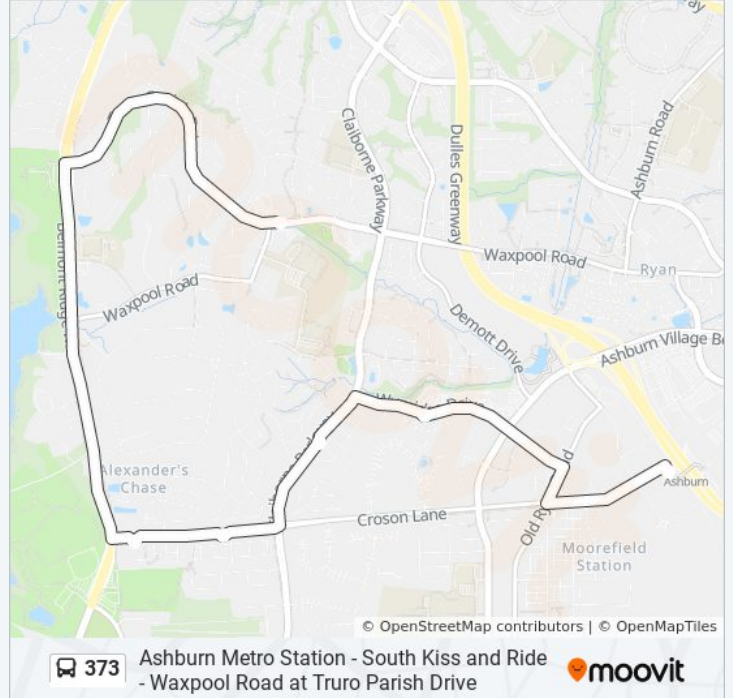

 373

Ashburn Metro Station - South Kiss and Ride - Waxpool Road at Truro Parish Drive

Get The App

The 373 bus line (Ashburn Metro Station - South Kiss and Ride - Waxpool Road at Truro Parish Drive) has 2 routes. For regular weekdays, their operation hours are:

7 stops

[VIEW LINE SCHEDULE](#)

- Waxpool Road at Truro Parish Drive
- Croson Lane at Rosecrest Terrace
- Croson Lane at Lonsdale Drive
- Claiborne Parkway at Marburg Terrace
- Wynridge Drive at Stillwater Terrace
- Old Ryan Road at Allison's Ridge Terrace
- Ashburn Metro Station - South Kiss And Ride

373 bus Info

Direction: Ashburn Metro Station

Stops: 7

Trip Duration: 12 min

Line Summary:

Direction: Broadlands

5 stops

[VIEW LINE SCHEDULE](#)

Ashburn Metro Station - South Kiss And Ride

Mooreview Parkway at Southern Walk Plaza

Wynridge Drive at Southern Walk Plaza (West)

Claiborne Parkway at Village Drive

Waxpool Road at Truro Parish Drive

373 bus Time Schedule