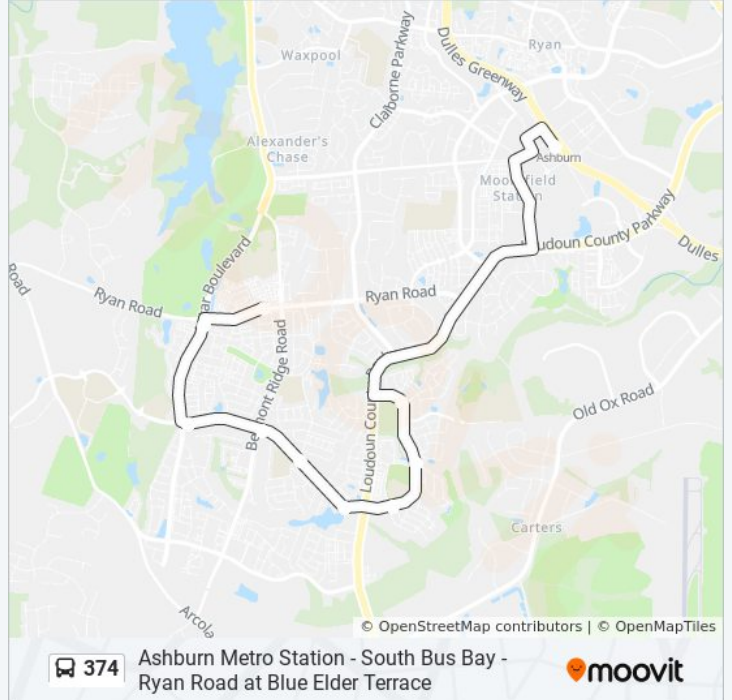

374

Ashburn Metro Station - South Bus Bay - Ryan Road at Blue Elder Terrace

Get The App

The 374 bus line (Ashburn Metro Station - South Bus Bay - Ryan Road at Blue Elder Terrace) has 2 routes. For regular weekdays, their operation hours are:

(1) Ashburn Metro Station: 4:39 AM - 10:47 PM(2) Brambleton: 4:57 AM - 11:05 PM

Use the Moovit App to find the closest 374 bus station near you and find out when is the next 374 bus arriving.

Direction: Ashburn Metro Station

10 stops

[VIEW LINE SCHEDULE](#)

- Ryan Road at Blue Elder Terrace
- Northstar Boulevard at Ryan Road
- Creighton Road at Northstar Boulevard
- Creighton Road at Belmont Ridge Road
- Creighton Road at Minerva Drive
- Creighton Road at Cumulus Terrace (East)
- Evergreen Ridge Drive at Hopewell Manor Terrace
- Evergreen Ridge Drive at Hattontown Woods Terrace
- Evergreen Ridge Drive at Barnstead Drive
- Ashburn Metro Station - South Bus Bay

374 bus Info

Direction: Ashburn Metro Station

Stops: 10

Trip Duration: 15 min

Line Summary:

Direction: Brambleton

2 stops

[VIEW LINE SCHEDULE](#)