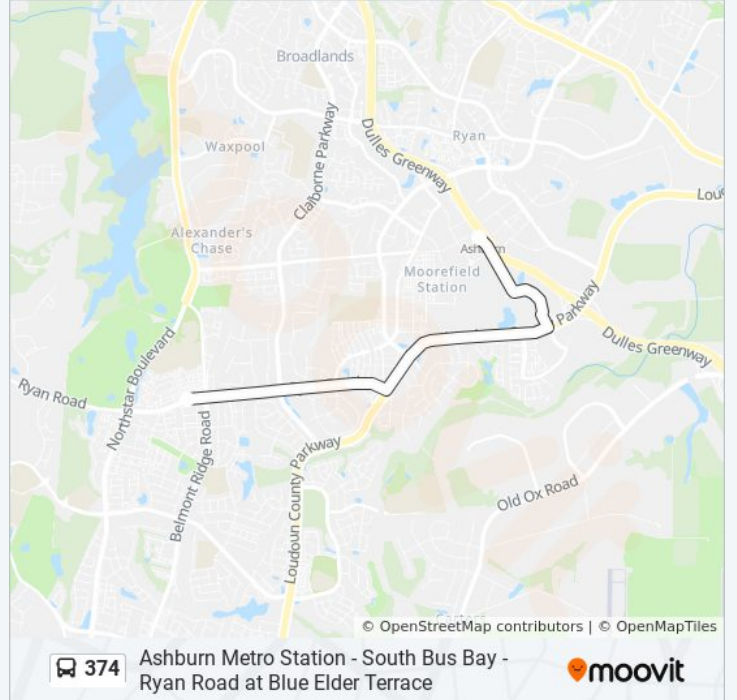

10 stops

[VIEW LINE SCHEDULE](#)

- Ryan Road at Blue Elder Terrace
- Northstar Boulevard at Ryan Road
- Creighton Road at Northstar Boulevard
- Creighton Road at Belmont Ridge Road
- Creighton Road at Minerva Drive
- Creighton Road at Cumulus Terrace (East)
- Evergreen Ridge Drive at Hopewell Manor Terrace
- Evergreen Ridge Drive at Hattontown Woods Terrace
- Evergreen Ridge Drive at Barnstead Drive
- Ashburn Metro Station - South Bus Bay

374 bus Info

Direction: Ashburn Metro Station

Stops: 10

Trip Duration: 15 min

Line Summary:

Direction: Brambleton

2 stops

[VIEW LINE SCHEDULE](#)

Ashburn Metro Station - South Bus Bay

Ryan Road at Blue Elder Terrace

374 bus Time Schedule

Brambleton Route Timetable:

Sunday	Not Operational
Monday	4:57 AM - 11:05 PM
Tuesday	4:57 AM - 11:05 PM
Wednesday	4:57 AM - 11:05 PM
Thursday	4:57 AM - 11:05 PM
Friday	4:57 AM - 11:05 PM
Saturday	Not Operational

374 bus Info

Direction: Brambleton

Stops: 2

Trip Duration: 9 min

Line Summary:

374 bus time schedules and route maps are available in an offline PDF at moovitapp.com. Use the [Moovit App](#) to see live bus times, train schedule or subway schedule, and step-by-step directions for all public transit in Washington, D.C. - Baltimore, MD.