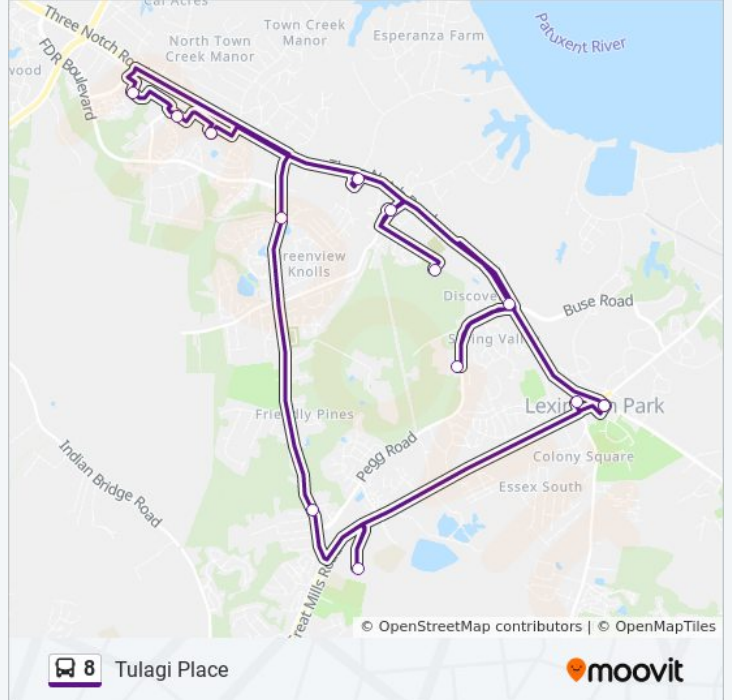

## Tulagi Place

Get The App

The 8 bus line Tulagi Place has one route. For regular weekdays, their operation hours are:

(1) Tulagi Place: 6:30 AM - 5:30 PM

Use the Moovit App to find the closest 8 bus station near you and find out when is the next 8 bus arriving.

### Direction: Tulagi Place

14 stops

[VIEW LINE SCHEDULE](#)

- Tulagi Place
- Great Mills Rd. at Millison Plaza
- Lexwood Dr. at Joe Baker Ct.
- Chancellors Run Rd. & Fox Chase Dr.
- Chancellors Run Rd. & Sayre Rd.
- First Colony Target
- Laurel Glen Shopping Center (K-Mart)
- Wal-Mart
- San Souci Plaza
- J. Patrick Jarboe Medical Center
- Victory Woods
- Lexington Park Active Adult Community
- Md 235 S. And Valley Dr.
- Tulagi Place

### 8 bus Time Schedule

Tulagi Place Route Timetable:

Sunday	Not Operational
Monday	6:30 AM - 5:30 PM
Tuesday	6:30 AM - 5:30 PM
Wednesday	6:30 AM - 5:30 PM
Thursday	6:30 AM - 5:30 PM
Friday	6:30 AM - 5:30 PM
Saturday	Not Operational

### 8 bus Info

**Direction:** Tulagi Place

**Stops:** 14

**Trip Duration:** 50 min

**Line Summary:**

8 bus time schedules and route maps are available in an offline PDF at [moovitapp.com](https://moovitapp.com). Use the [Moovit App](#) to see live bus times, train schedule or subway schedule, and step-by-step directions for all public transit in Washington, D.C. - Baltimore, MD.