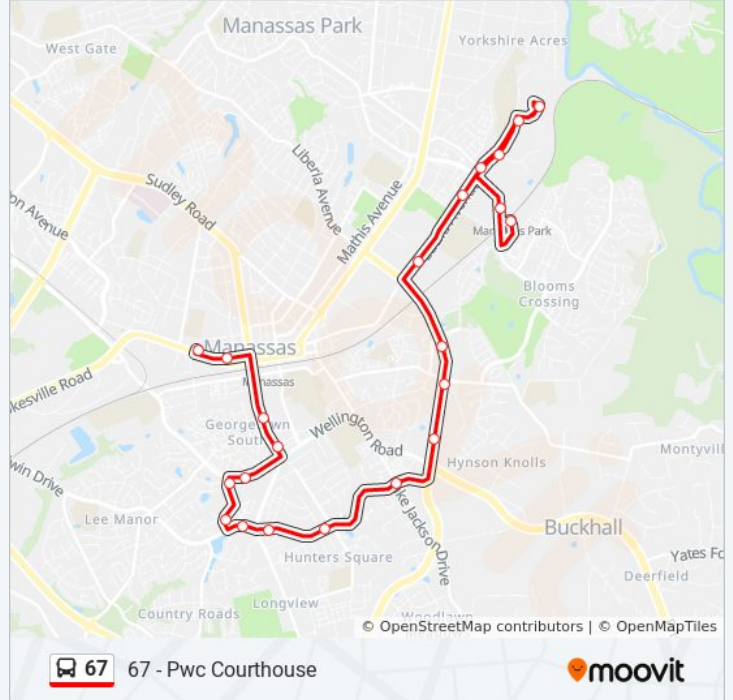

Direction: Route 67 - Hub - Pwc Courthouse

25 stops

[VIEW LINE SCHEDULE](#)

- Manassas Park Vre
- Manassas Dr @ Park Center Ct
- Manassas Dr @ Euclid Ave
- Manassas Dr @ Overhill Dr
- Manassas Dr @ Sandstone Way
- Mathis Ave @ Hardees Dr
- Breeden Ave @ Mathis Ave
- Pornter Avenue @ Princeton Park Dr
- Liberia Ave @ Portner Ave
- Liberia Ave @ Manassas Junction
- Liberia Ave @ Euclid Ave
- Liberia Ave @ Richmond Ave
- Liberia Ave @ Signal Hill Rd
- Liberia Ave @ Prince William Pkwy
- Hastings Dr @ Lake Jackson Dr
- Hastings Dr @ Janja Court
- Hastings Dr @ 7th Regiment Dr
- Hastings Dr @ Fountain Cir
- Hendley Rd @ Azalea Grove Dr
- Hendley Rd @ Wellington Rd
- Wellington Rd @ Hampton Rd
- Grant Ave @ Taney Rd

67 bus Info

Direction: Route 67 - Hub - Pwc Courthouse

Stops: 25

Trip Duration: 47 min

Line Summary:

Grant Ave @ Bartow St

Church St @ Center St

Hub - Pwc Courthouse

Direction: Route 67 - Manassas Park Vre

32 stops

[VIEW LINE SCHEDULE](#)

Hub - Pwc Courthouse

Center St @ Church St

Grant Ave @ Byrd Dr

Grant Ave @ Taney Rd

Wellington Rd @ Hampton Rd

Hendley Rd @ Wellington Rd

Hendley Rd @ Azalea Grove Dr

Hastings Dr @ Fountain Cir

Hastings Dr @ 7th Regiment Dr

Hastings Dr @ Janja Ct

Hastings Dr @ Lake Jackson Dr

Liberia Ave @ Signal Hill Rd

Liberia Ave @ Richmond Ave