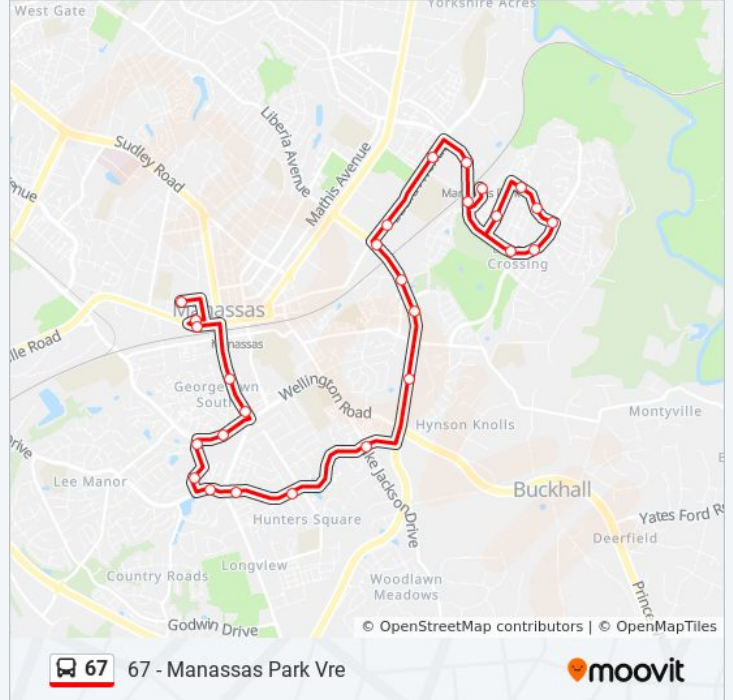

Direction: Route 67 - Manassas Park Vre

32 stops

[VIEW LINE SCHEDULE](#)

Hub - Pwc Courthouse

Center St @ Church St

Grant Ave @ Byrd Dr

Grant Ave @ Taney Rd

Wellington Rd @ Hampton Rd

67 bus Info

Direction: Route 67 - Manassas Park Vre

Stops: 32

Trip Duration: 43 min

Line Summary:

Breeden Ave @ Mathis Dr

Mathis Ave @ Manassas Dr

Manassas Dr @ Sandstone Way

Manassas Dr @ Overhill Dr

Manassas Dr @ Euclid Ave

Manassas Dr @ Market St

Manassas Dr @ Railroad Dr

Digital Dr @ Jefferson Ct

W Carondelet Dr @ Belo Gate Dr

W Carondelet Dr @ Wilcoxon Dr

W Carondelet Dr @ Manassas Dr

Park Place Senior Apartments

Manassas Dr @ Signal View Dr

Manassas Park Vre

67 bus time schedules and route maps are available in an offline PDF at moovitapp.com. Use the [Moovit App](#) to see live bus times, train schedule or subway schedule, and step-by-step directions for all public transit in Washington, D.C. - Baltimore, MD.