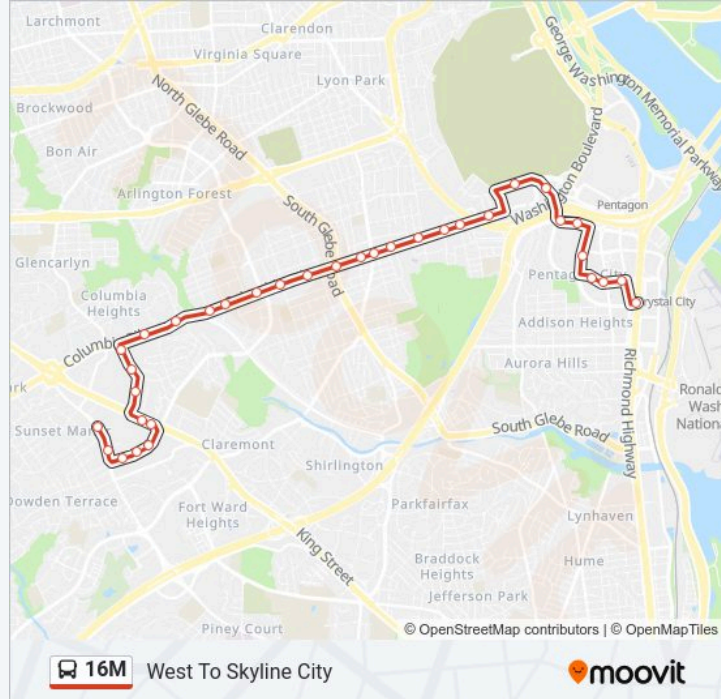

Columbia Pi & S Quincy St

Columbia Pk+S George Mason Dr

Temporary Columbia Pk+S Thomas St

Columbia Pk & S Four Mile Run Dr(W)

Columbia Pike + S Dinwiddie St

Columbia Pi & S Greenbrier St

S Jefferson St+Columbia Pk

S Jefferson St+#3440

S Jefferson St+Crossroads Ctr

Leesburg Pk+Leesburg Ct

Leesburg Pk+S George Mason Dr

S George Mason Dr+#3700

S George Mason Dr+#3713

S George Mason Dr+Seminary Rd

Seminary Rd+#5501

Seminary Rd+Magnolia Ln

16M bus time schedules and route maps are available in an offline PDF at moovitapp.com. Use the Moovit App to see live bus times, train schedule or subway schedule, and step-by-step directions for all public transit in Washington, D.C. - Baltimore, MD.

© 2024 Moovit - All Rights Reserved