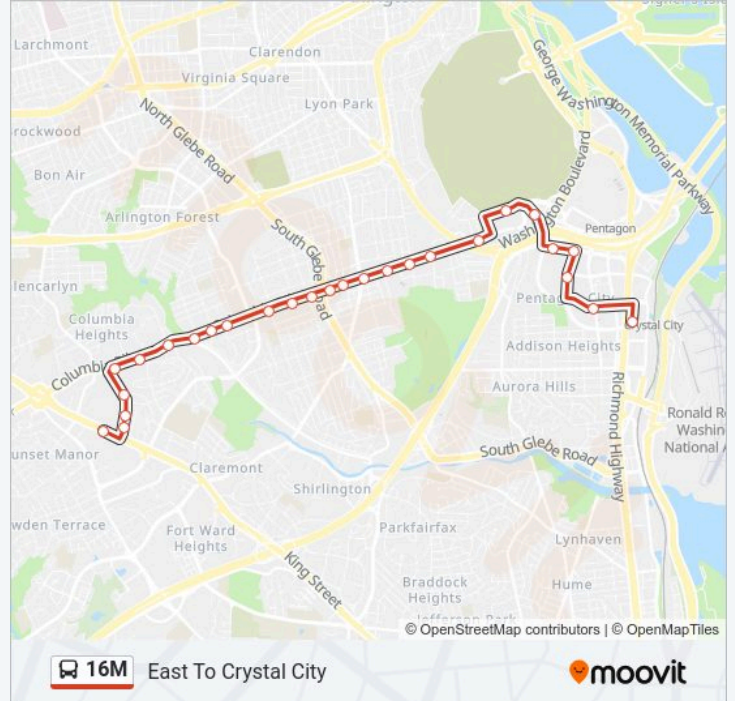

### Direction: East To Crystal City

27 stops

[VIEW LINE SCHEDULE](#)

- Leesburg Pk+Crossroads Ctr
- S Jefferson St+Leesburg Pk
- S Jefferson St+Second Entrance To Ctr
- Jefferson St+#1075
- Columbia Pk+S Jefferson St
- Columbia Pk+S Greenbrier St
- Columbia Pk+S Columbus St
- Columbia Pk & S Four Mile Run Dr(W)
- Columbia Pk+S Wakefield St
- Columbia Pi & S Thomas St
- Columbia Pi & S Quincy St
- Columbia Pi & S Oakland St
- Columbia Pk & S Monroe St
- Columbia Pi & S Glebe Rd
- Columbia Pk+S Highland St
- Columbia Pike, Eb @ Walter Reed Drive, FS
- Columbia Pk + S Barton St
- Columbia Pk & S Court House Rd
- Columbia Pi & S Scott St
- Columbia Pi & Orme St
- Southgate Rd+Air Force Memorial

### 16M bus Info

**Direction:** East To Crystal City

**Stops:** 27

**Trip Duration:** 31 min

**Line Summary:**

S Joyce St+Columbia Pk

Army-Navy Dr & S Joyce St

Army-Navy Dr & S Hayes St

S Hayes St+12 St S

15 St S+S Fern St

Crystal City+Bay D

**16M** East To Crystal City

### 16M bus Info

**Direction:** West To Skyline City

**Stops:** 34

**Trip Duration:** 32 min

**Line Summary:**

Columbia Pi & S Quincy St

Columbia Pk+S George Mason Dr

Temporary Columbia Pk+S Thomas St