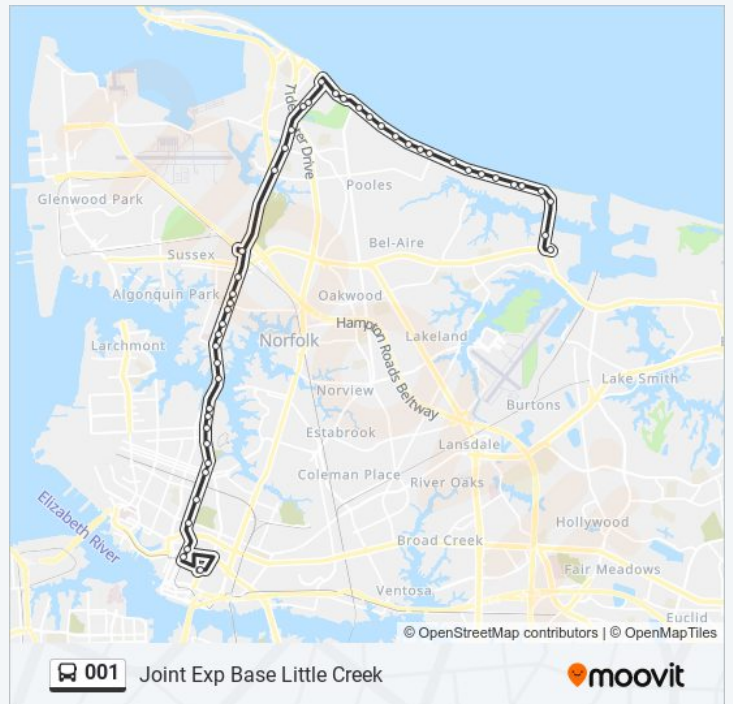

Ocean View & 10th Bay

001 bus Info

Direction: Joint Exp Base Little Creek

Stops: 46

Trip Duration: 50 min

Line Summary:

Ocean View & 14th Bay

Ocean View & 16th Bay

Ocean View & 20th Bay

Shore & Pleasant

Shore & Dunning

Joint Exp Base Little Creek

001 bus time schedules and route maps are available in an offline PDF at moovitapp.com. Use the [Moovit App](#) to see live bus times, train schedule or subway schedule, and step-by-step directions for all public transit in Washington, D.C. - Baltimore, MD.