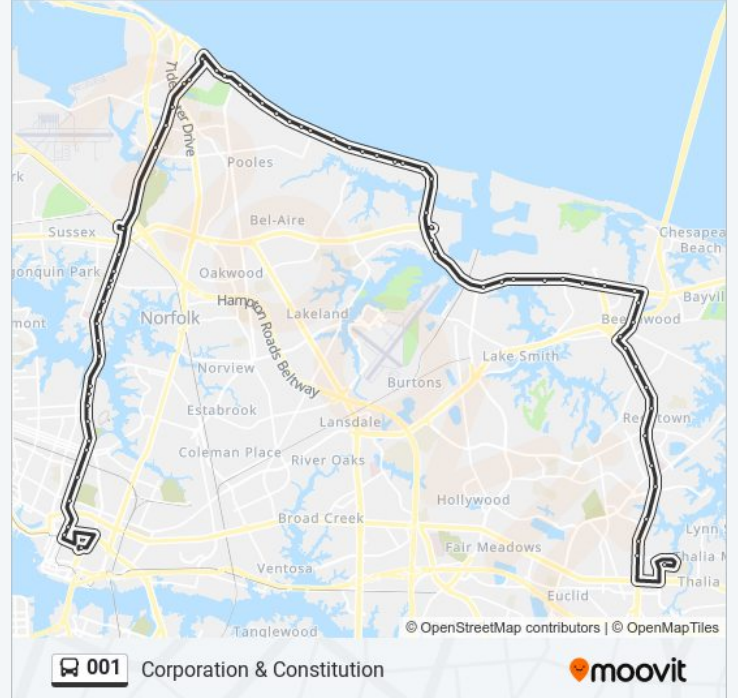

Ocean View & 14th Bay

Ocean View & 16th Bay

Ocean View & 20th Bay

Shore & Pleasant

Shore & Dunning

Joint Exp Base Little Creek

Shore & Flowerfield

Shore & Heutte

Shore & Diamond Springs

Shore & Lake Smith

Shore & Kimball

Shore & Lake Shores

Shore & Jack Frost

Shore & Gela

Shore & Wellings

Shore & Pleasure House

Independence & Witchduck

Independence & Pembroke

Independence & Jericho

Independence & Hinsdale

Independence & Jeanne

Corporation & Constitution

Direction: Dntc

70 stops