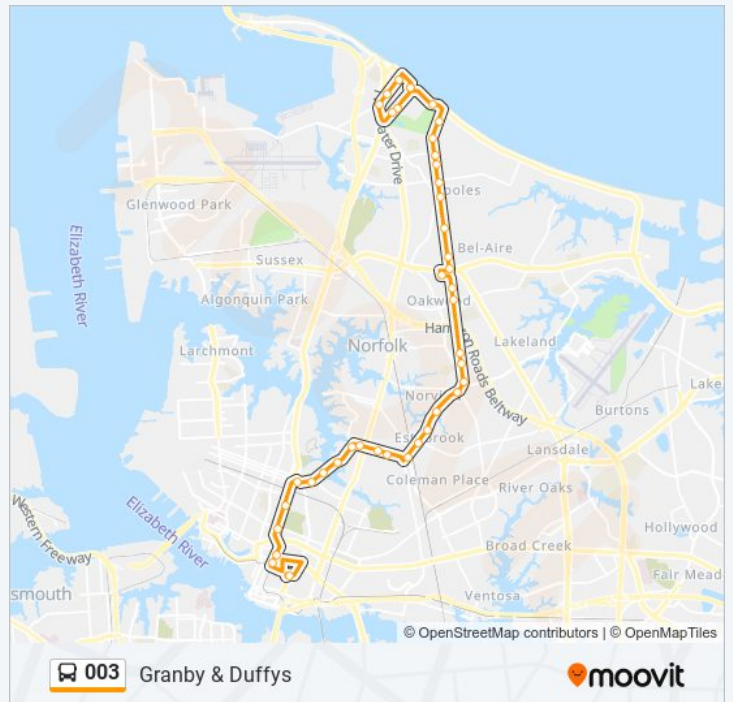

## Direction: Dntc

45 stops

[VIEW LINE SCHEDULE](#)

- Granby & Duffys
- Ocean View & Hammett
- Ocean View & Norfolk
- Chesapeake & Ocean View
- Chesapeake & Dudley
- Chesapeake & Leicester
- Chesapeake & Farrell
- Chesapeake & Earl
- Chesapeake & Bayview
- Chesapeake & Fishermans
- Chesapeake & Sheppard
- Chesapeake & Burksdale
- Chesapeake & Dovercourt
- Chesapeake & Little Creek
- Evelyn Butts & Avenue J
- Chesapeake & Ave I
- Chesapeake & Johnstons
- Chesapeake & Kitrell
- Chesapeake & Dundale
- Chesapeake & Picadilly
- Chesapeake & Strand
- Chesapeake & Green

Chesapeake & Rosefield

Evelyn Butts & Avenue J

Chesapeake & Little Creek

Chesapeake & Elk

Chesapeake & Sheppard

Chesapeake & Fishermans

Chesapeake & Bayview

Chesapeake & Dune

Chesapeake & Chester

Chesapeake & Dudley

Chesapeake & Balview

Ocean View & Norfolk

Granby & Duffys

1st View & A View

First View & Government

First View & Maple

### 003 bus Info

**Direction:** Granby & Duffys

**Stops:** 41

**Trip Duration:** 47 min

**Line Summary:**

Granby & Government

Granby & Duffys

003 bus time schedules and route maps are available in an offline PDF at [moovitapp.com](https://moovitapp.com). Use the Moovit App to see live bus times, train schedule or subway schedule, and step-by-step directions for all public transit in Washington, D.C. - Baltimore, MD.