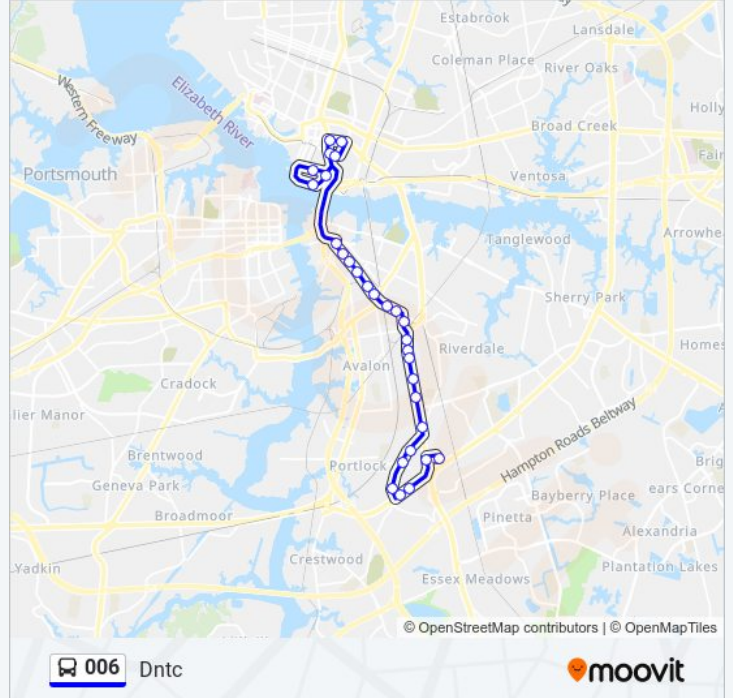

Use the Moovit App to find the closest 006 bus station near you and find out when is the next 006 bus arriving.

Direction: Dntc

29 stops

[VIEW LINE SCHEDULE](#)

- Robert Hall & Military
- Battlefield & Robert Hall
- Military & Battlefield
- Military & Campostella
- Campostella & Wake
- Campostella & Portlock
- Campostella & Diamond Hill
- Atlantic & Campostella
- Atlantic & Broad
- Atlantic & Narrow
- Atlantic & Myers
- Atlantic & Pocahontas
- Atlantic & Culpepper
- Old Atlantic & Jefferson
- Liberty & Fitchett
- Liberty & Commerce
- Liberty & 20th
- Liberty & Seaboard
- Liberty & Sherman
- Liberty & Culpepper
- Liberty & Grayson
- Main & Berkley

006 bus Info

Direction: Dntc

Stops: 29

Trip Duration: 45 min

Line Summary:

Saint Pauls & Plume
 Waterside & Commercial
 City Hall & Bank
 Saint Pauls & Wood
 Brambleton & Saint Pauls
 Brambleton & Lincoln
 Dntc

Direction: Liberty & Seaboard

9 stops
[VIEW LINE SCHEDULE](#)

Dntc
 Saint Pauls & Plume
 Waterside & Commercial
 City Hall & Bank
 Main & Berkley
 Liberty & Grayson
 Liberty & Lancaster
 Liberty & Sherman
 Liberty & Seaboard

006 bus Info

Direction: Liberty & Seaboard
Stops: 9
Trip Duration: 22 min
Line Summary:

Direction: Robert Hall & Military

25 stops

[VIEW LINE SCHEDULE](#)

- Dntc
- Saint Pauls & Plume
- Waterside & Commercial
- City Hall & Bank
- Main & Berkley
- Liberty & Grayson
- Liberty & Lancaster
- Liberty & Sherman
- Liberty & Seaboard
- Liberty & 20th
- Liberty & Seaboard
- Liberty & Transylvania
- Old Atlantic & Jefferson
- Atlantic & Culpepper
- Atlantic & Pocahontas
- Atlantic & Myers
- Atlantic & Strawberry
- Atlantic & Narrow