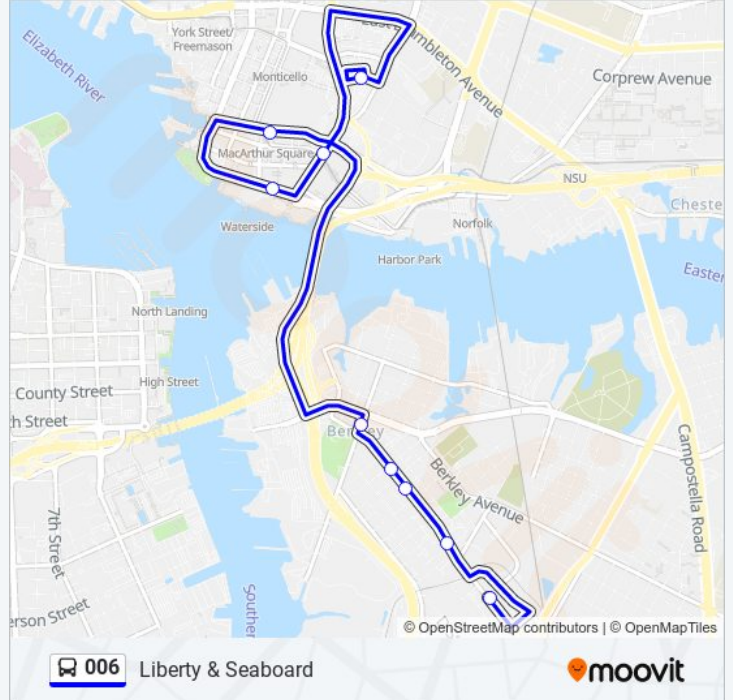

006 bus Info

Direction: Dntc

Stops: 29

Trip Duration: 45 min

Line Summary:

Saint Pauls & Plume
 Waterside & Commercial
 City Hall & Bank
 Saint Pauls & Wood
 Brambleton & Saint Pauls
 Brambleton & Lincoln
 Dntc

Direction: Liberty & Seaboard

9 stops
[VIEW LINE SCHEDULE](#)

Dntc
 Saint Pauls & Plume
 Waterside & Commercial
 City Hall & Bank
 Main & Berkley
 Liberty & Grayson
 Liberty & Lancaster
 Liberty & Sherman
 Liberty & Seaboard

006 bus Time Schedule

Liberty & Seaboard Route Timetable:

Sunday	12:51 AM - 5:51 PM
Monday	7:55 PM - 11:55 PM
Tuesday	12:55 AM - 11:55 PM
Wednesday	12:55 AM - 11:55 PM
Thursday	12:55 AM - 11:55 PM
Friday	12:55 AM - 11:55 PM
Saturday	12:55 AM - 11:51 PM

006 bus Info

Direction: Liberty & Seaboard
Stops: 9
Trip Duration: 22 min
Line Summary:

Direction: Robert Hall & Military

25 stops

[VIEW LINE SCHEDULE](#)

- Dntc
- Saint Pauls & Plume
- Waterside & Commercial
- City Hall & Bank
- Main & Berkley
- Liberty & Grayson
- Liberty & Lancaster
- Liberty & Sherman
- Liberty & Seaboard
- Liberty & 20th
- Liberty & Seaboard
- Liberty & Transylvania
- Old Atlantic & Jefferson
- Atlantic & Culpepper
- Atlantic & Pocahontas
- Atlantic & Myers
- Atlantic & Strawberry
- Atlantic & Narrow