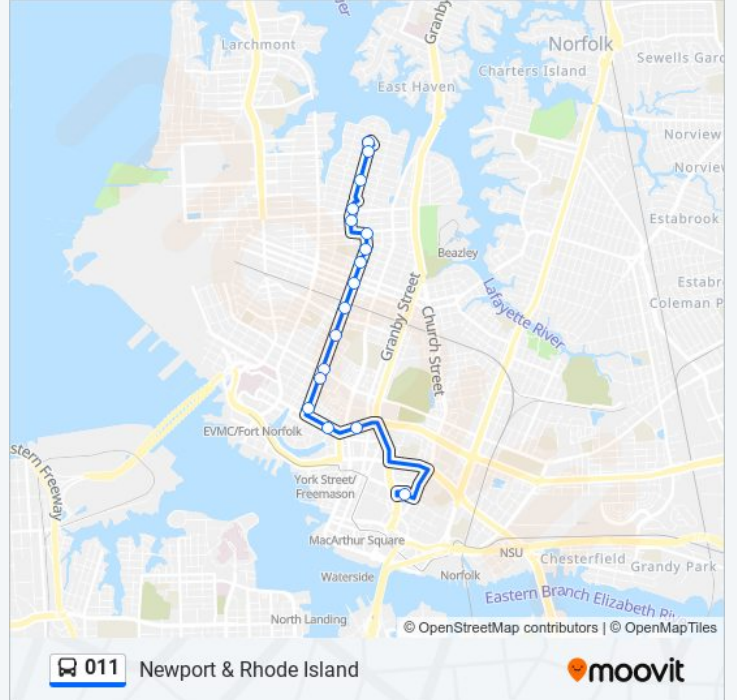

 011

Dntc

Get The App

The 011 bus line (Dntc) has 2 routes. For regular weekdays, their operation hours are:

(1) Dntc: 6:05 AM - 6:05 PM (2) Newport & Rhode Island: 6:40 AM - 5:40 PM

Use the Moovit App to find the closest 011 bus station near you and find out when is the next 011 bus arriving.

Direction: Dntc

19 stops

[VIEW LINE SCHEDULE](#)

Newport & Rhode Island
Newport & Pennsylvania
Newport & Virginia
Newport & Georgia
Newport & 37th
Newport & 35th
35th & Colonial
Colonial & 30th
Colonial & 26th
Colonial & 22nd
Colonial & 21st
Colonial & Spotswood
Colonial & Princess Anne
Colonial & Boissevain
Olney & Chrysler Museum
Virginia Beach & Boush
Brambleton & Saint Pauls
Brambleton & Lincoln
Dntc

- Dntc
- Virginia Beach & Granby
- Olney & Mowbray
- Colonial & Boissevain
- Colonial & Graydon
- Colonial & Princess Anne
- Colonial & Washington
- Colonial & 22nd
- Colonial & 26th
- Colonial & 29th
- Colonial & 31st
- Colonial & 35th
- Newport & 37th
- Newport & Georgia
- Newport & Pennsylvania
- Newport & Connecticut
- Newport & Rhode Island

011 bus Info

Direction: Newport & Rhode Island

Stops: 17

Trip Duration: 23 min

Line Summary:

011 bus time schedules and route maps are available in an offline PDF at moovitapp.com. Use the [Moovit App](#) to see live bus times, train schedule or subway schedule, and step-by-step directions for all public transit in Washington, D.C. - Baltimore, MD.