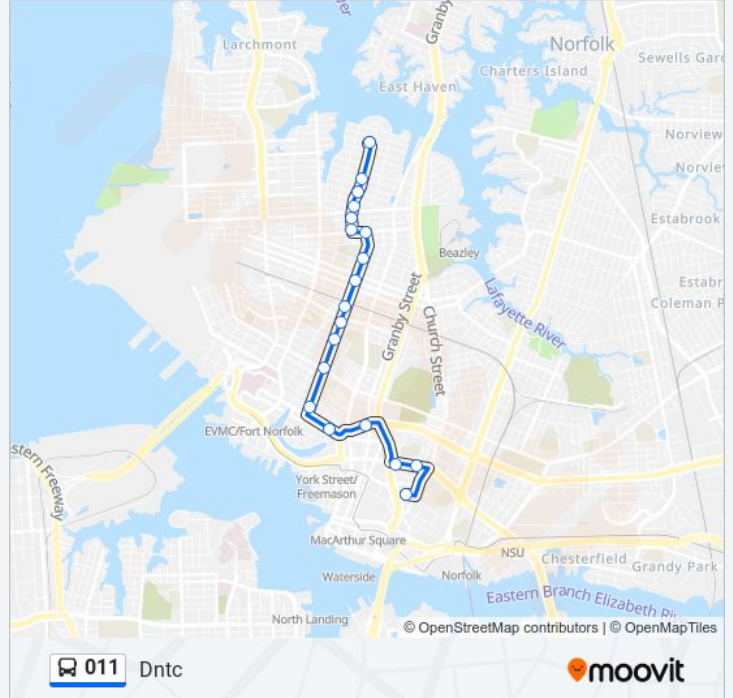

Direction: Dntc

19 stops

[VIEW LINE SCHEDULE](#)

Newport & Rhode Island
Newport & Pennsylvania
Newport & Virginia
Newport & Georgia
Newport & 37th
Newport & 35th
35th & Colonial
Colonial & 30th
Colonial & 26th
Colonial & 22nd
Colonial & 21st
Colonial & Spotswood
Colonial & Princess Anne
Colonial & Boissevain
Olney & Chrysler Museum
Virginia Beach & Boush
Brambleton & Saint Pauls
Brambleton & Lincoln
Dntc

011 bus Time Schedule

Dntc Route Timetable:

Sunday	9:05 AM - 5:06 PM
Monday	6:05 AM - 6:05 PM
Tuesday	6:05 AM - 6:05 PM
Wednesday	6:05 AM - 6:05 PM
Thursday	6:05 AM - 6:05 PM
Friday	6:05 AM - 6:05 PM
Saturday	6:05 AM - 6:05 PM

011 bus Info

Direction: Dntc

Stops: 19

Trip Duration: 21 min

Line Summary:

Direction: Newport & Rhode Island

17 stops

[VIEW LINE SCHEDULE](#)

011 bus Info

Direction: Newport & Rhode Island

Stops: 17

Trip Duration: 23 min

Line Summary:

011 bus time schedules and route maps are available in an offline PDF at moovitapp.com. Use the [Moovit App](#) to see live bus times, train schedule or subway schedule, and step-by-step directions for all public transit in Washington, D.C. - Baltimore, MD.