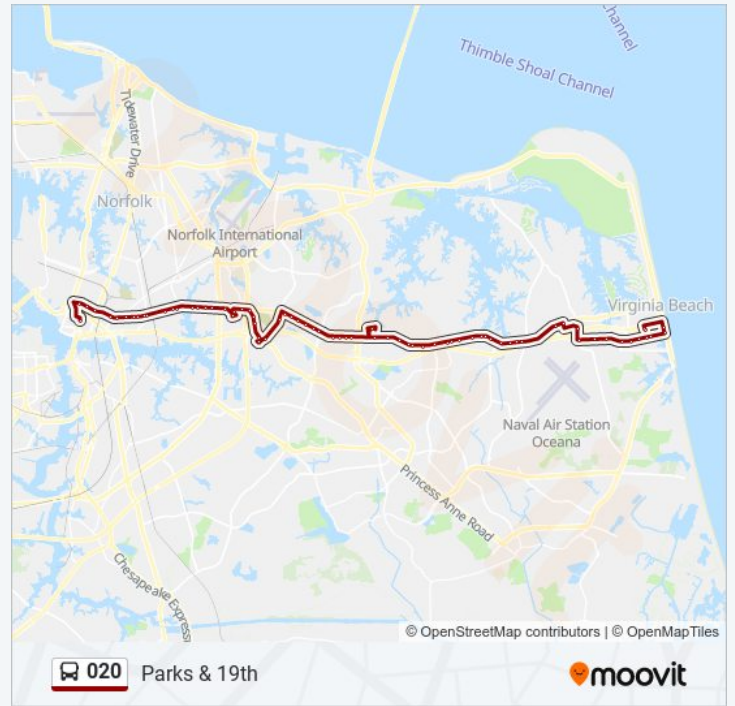

Trip Duration: 104 min
Line Summary:

- Virginia Beach & Bellmore
- Virginia Beach & Ballentine
- Virginia Beach & Ingleside
- Virginia Beach & Norfolk Square
- Virginia Beach & Azalea Garden
- Virginia Beach & Jett
- Virginia Beach & Pecan Point
- Virginia Beach & Round Bay
- Virginia Beach & Briar Hill
- Virginia Beach & Military
- Military Circle Mall
- Glenrock & Virginia Beach
- Virginia Beach & Poplar Hall
- Virginia Beach & Kempsville
- Kempsville & Kempsville Circle
- Kempsville & North Center
- Kempsville & Bangor
- Newtown Rd Station
- Newtown & Kempsville
- Newtown & Elam
- Virginia Beach & Fair Meadows
- Virginia Beach & Davis
- Virginia Beach & Toy
- Virginia Beach & Clearfield
- Virginia Beach & Northridge
- Virginia Beach & Witchduck
- Virginia Beach & Opal
- Virginia Beach & Aragona
- Virginia Beach & Horace
- Virginia Beach & First
- Corporation & Constitution
- Virginia Beach & Beasley
- Virginia Beach & Thalia