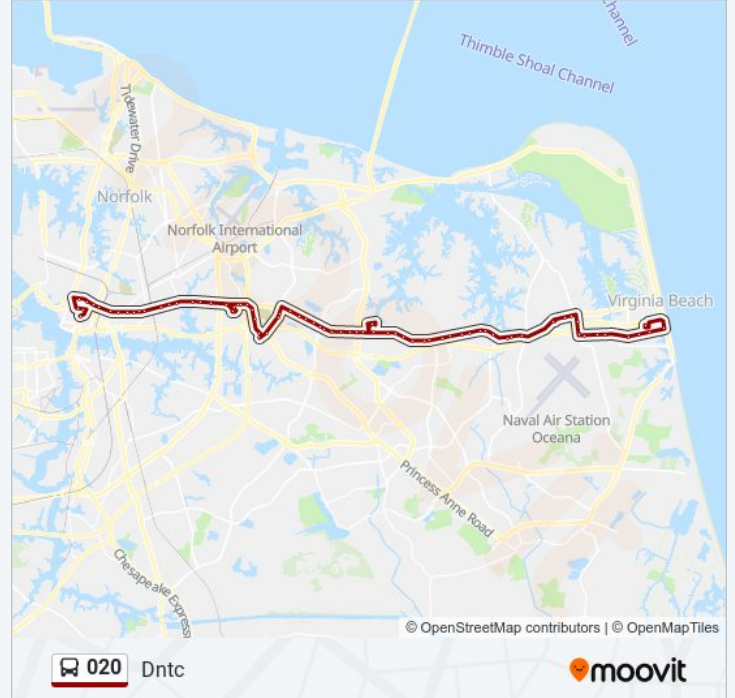

020 bus Info

Direction: Dntc

Stops: 75

Trip Duration: 119 min

Line Summary:

Virginia Beach & King Richard

Virginia Beach & Little Neck

Virginia Beach & Rosemont

Virginia Beach & Wexford

Virginia Beach & Davis

Newtown & Elam

Newtown & Ethan Allen

Newtown & Greenwich

Newtown Rd Station

Kempsville & Bangor

Kempsville & Kempsville Cir

Kempsville & Wellville

Virginia Beach & Kempsville

Virginia Beach & Burling

Virginia Beach & Glenrock

Military Circle Mall

Glenrock & Virginia Beach

Virginia Beach & Military

Virginia Beach & Briar Hill

Virginia Beach & Raby

Virginia Beach & Jett

Virginia Beach & Azalea Garden

Virginia Beach & Kingwood

Virginia Beach & Ingleside

Virginia Beach & Godfrey

Virginia Beach & Merrimac

Virginia Beach & Norchester