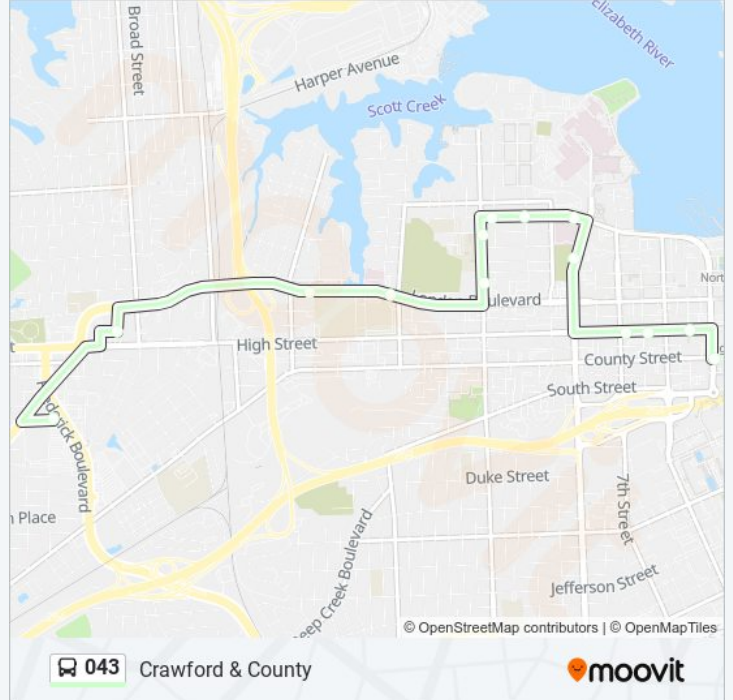

Use the Moovit App to find the closest 043 bus station near you and find out when is the next 043 bus arriving.

Direction: Bart & Frederick

13 stops

[VIEW LINE SCHEDULE](#)

- Crawford & County
- High & Court
- High & Washington
- Effingham & Queen
- Effingham & Firehouse
- Crawford & Effingham
- Crawford & Hatton
- Elm & Ann
- Elm & Enterprise
- London & Peninsula
- London & Chesapeake
- Florida & High
- Bart & Frederick

043 bus Info

Direction: Bart & Frederick

Stops: 13

Trip Duration: 22 min

Line Summary:

Direction: Crawford & County

14 stops

[VIEW LINE SCHEDULE](#)

043 bus Time Schedule

Crawford & County Route Timetable:

Sunday	Not Operational
Monday	6:47 AM - 5:39 PM
Tuesday	6:47 AM - 5:39 PM
Wednesday	6:47 AM - 5:39 PM
Thursday	6:47 AM - 5:39 PM
Friday	6:47 AM - 5:39 PM
Saturday	6:47 AM - 5:39 PM

043 bus Info

Direction: Crawford & County

Stops: 14

Trip Duration: 22 min

Line Summary:

043 bus time schedules and route maps are available in an offline PDF at moovitapp.com. Use the [Moovit App](#) to see live bus times, train schedule or subway schedule, and step-by-step directions for all public transit in Washington, D.C. - Baltimore, MD.