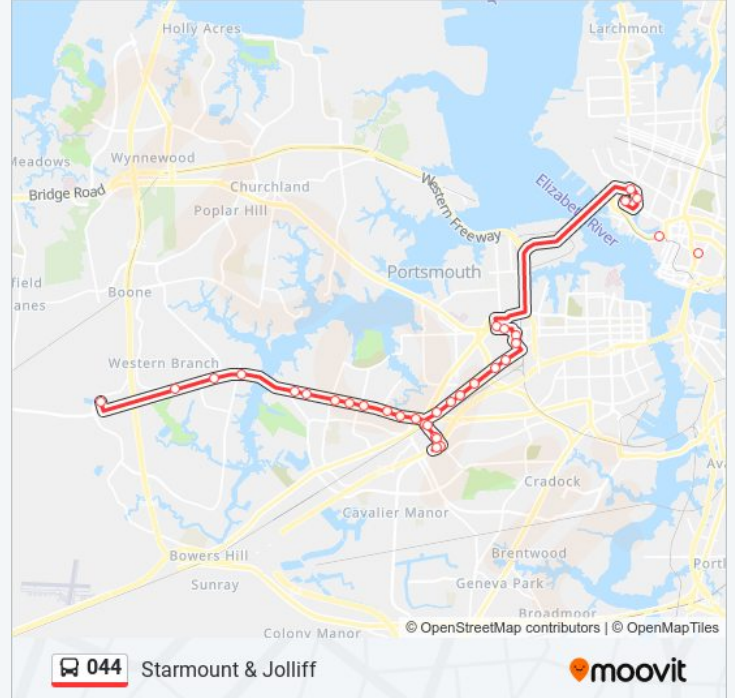

Direction: Starmount & Jolliff

33 stops

[VIEW LINE SCHEDULE](#)

Dntc

Brambleton & Yarmouth

Olney & Norfolk General

Colley & Raleigh

Redgate & Childrens Way

044 bus Info

Direction: Starmount & Jolliff

Stops: 33

Trip Duration: 59 min

Line Summary:

Cavalier & Missy Elliott

Missy Elliott & Belmont

Missy Elliott & Court

Portsmouth & Delaware

Portsmouth & Mohawk

Portsmouth & Catawba

Portsmouth & Byers

Portsmouth & Jewell

Portsmouth & Elmhurst

Portsmouth & Robin

Portsmouth & Bob White

Portsmouth & Dock Landing

Portsmouth & Taylor

Portsmouth & West Capri Circle

Starmount & Jolliff

044 bus time schedules and route maps are available in an offline PDF at moovitapp.com. Use the Moovit App to see live bus times, train schedule or subway schedule, and step-by-step directions for all public transit in Washington, D.C. - Baltimore, MD.