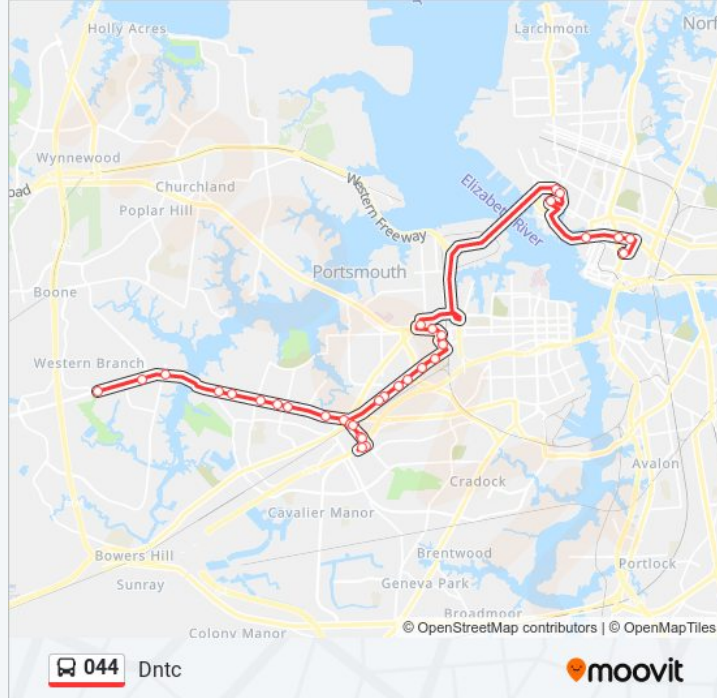

044 bus Info

Direction: Dntc

Stops: 33

Trip Duration: 52 min

Line Summary:

Romanesque & Markham

Cutherell & Mckinley

High & Watson

Queen & Florida

Redgate & Colley

Colley & Raleigh

Olney & Norfolk General

Brambleton & Yarmouth

Brambleton & Saint Pauls

Brambleton & Lincoln

Dntc

Direction: Olney & Norfolk General

29 stops

[VIEW LINE SCHEDULE](#)

Portsmouth & Capri

Portsmouth & Taylor

Portsmouth & Dock Landing

Portsmouth & Hodges Ferry

Portsmouth & Robin

Direction: Starmount & Jolliff

33 stops

[VIEW LINE SCHEDULE](#)

Dntc

Brambleton & Yarmouth

Olney & Norfolk General

Colley & Raleigh

Redgate & Childrens Way