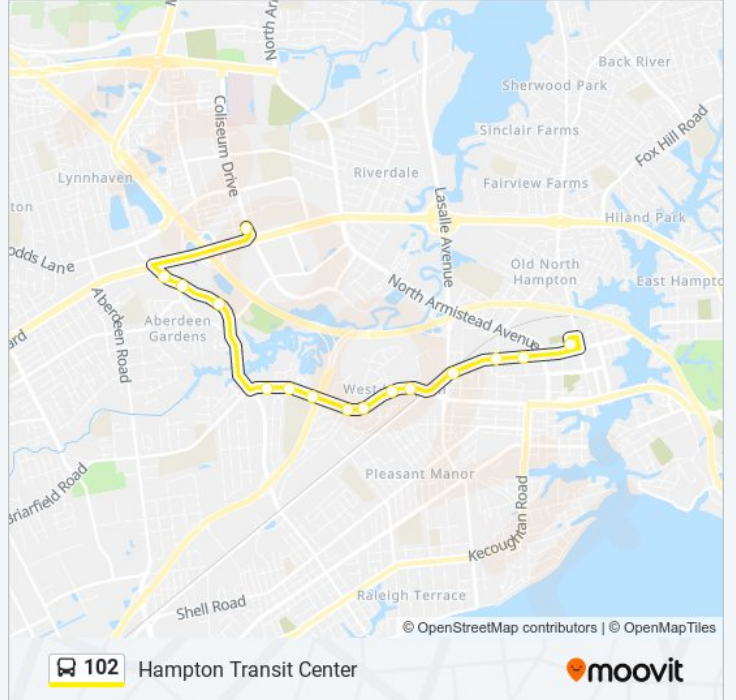

**Direction: Coliseum & Von Schilling**

27 stops

[VIEW LINE SCHEDULE](#)

- Hampton Transit Center
- Pembroke & Waverly
- Pembroke & Back River
- Pembroke & Parkdale
- Queen & Michigan
- Queen & Red Robin
- Queen & Adrian
- Queen & Allison Sutton
- Queen & Inlandview
- Queen & Buckingham
- Power Plant & Pine Chapel
- Power Plant & Queen
- Power Plant & Mercury
- Todds & Mercury
- Cunningham & Sloop
- Executive & Cunningham
- Executive & Marcella
- Marcella & Hartford
- Marcella & Williamsburg
- Medical & Marcella
- Medical & Vernon Stuart
- Medical & Coliseum

**102 bus Info**

**Direction:** Coliseum & Von Schilling

**Stops:** 27

**Trip Duration:** 29 min

**Line Summary:**

- Coliseum & Hardy Cash
- Coliseum & Signature
- Coliseum & Marcella
- Coliseum & Merchant
- Coliseum & Von Schilling

**Direction: Hampton Transit Center**

15 stops

[VIEW LINE SCHEDULE](#)

- Coliseum & Von Schilling
- Power Plant & Mercury
- Power Plant & Queen
- Power Plant & Pine Chapel
- Queen & Power Plant
- Queen & Independence
- Queen & Inlandview
- Queen & Salters Creek
- Queen & Adrian
- Queen & Mcdonald
- Queen & Michigan
- Pembroke & Parkdale
- Pembroke & Back River
- Pembroke & Waverly
- Hampton Transit Center

**102 bus Info**

**Direction:** Hampton Transit Center

**Stops:** 15

**Trip Duration:** 18 min

**Line Summary:**

102 bus time schedules and route maps are available in an offline PDF at [moovitapp.com](https://moovitapp.com). Use the [Moovit App](#) to see live bus times, train schedule or subway schedule, and step-by-step directions for all public transit in Washington, D.C. - Baltimore, MD.