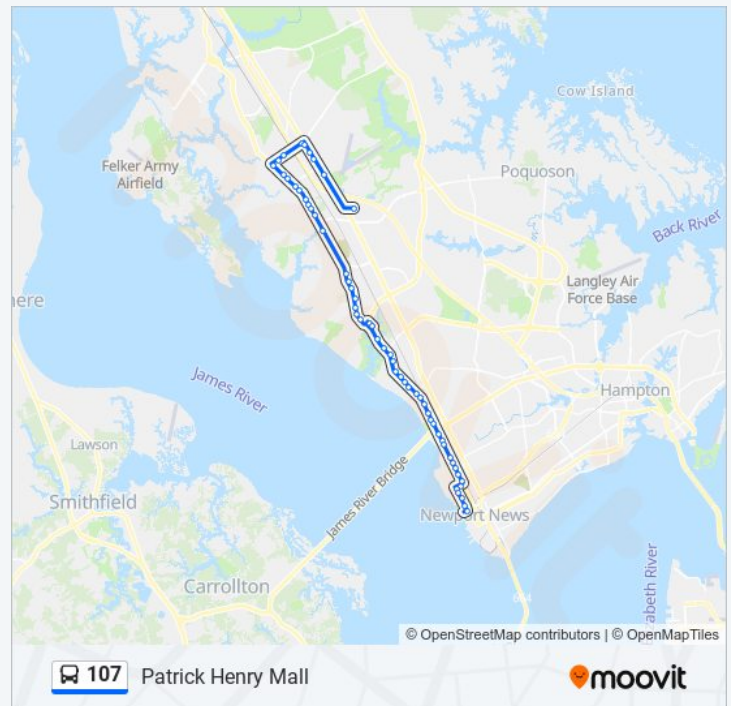

Warwick & Union

Warwick & Lafayette

Warwick & North

Warwick & Rivermont

Warwick & Hopkins

Warwick & Main

Warwick & Westover

Warwick & James River

Warwick & Ridgeway

Warwick & Elm

Warwick & Logan

Warwick & Harpersville

Warwick & Copeland

Warwick & Matthew

Boulevard Park Transfer Area

Riverside Cancer Care Center

**107 bus Info**

**Direction:** Patrick Henry Mall

**Stops:** 55

**Trip Duration:** 53 min

**Line Summary:**

Warwick & Hiden

Warwick & Minton

Warwick & Wellesley