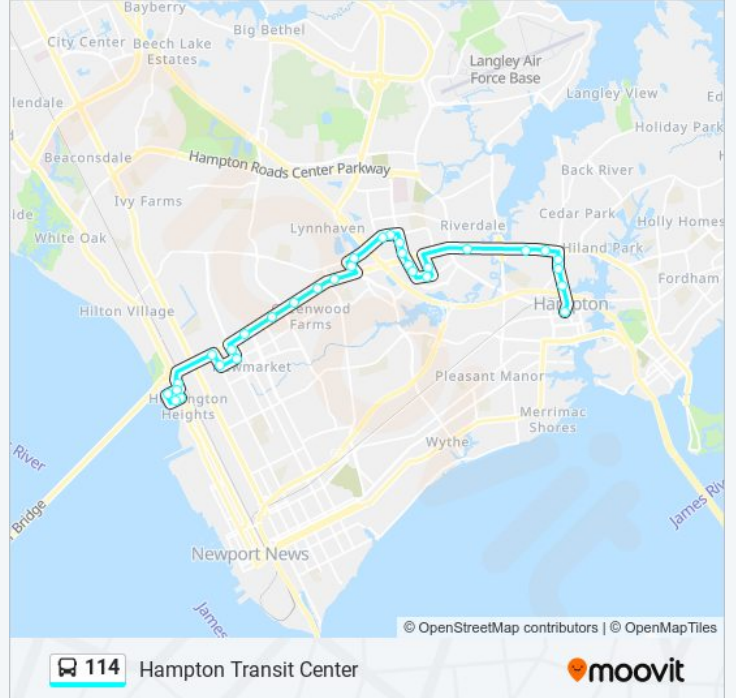

Coliseum & Merchant

Coliseum & Von Schilling

Coliseum & Convention

Coliseum & Pine Chapel

Pine Chapel & Coliseum

Saville & Walmart

Mercury & Brookfield

Mercury & Easterly

Mercury & King

King & Langley

King & Rip Rap

King & Kempton

Hampton Transit Center

114 bus time schedules and route maps are available in an offline PDF at moovitapp.com. Use the Moovit App to see live bus times, train schedule or subway schedule, and step-by-step directions for all public transit in Washington, D.C. - Baltimore, MD.

© 2024 Moovit - All Rights Reserved