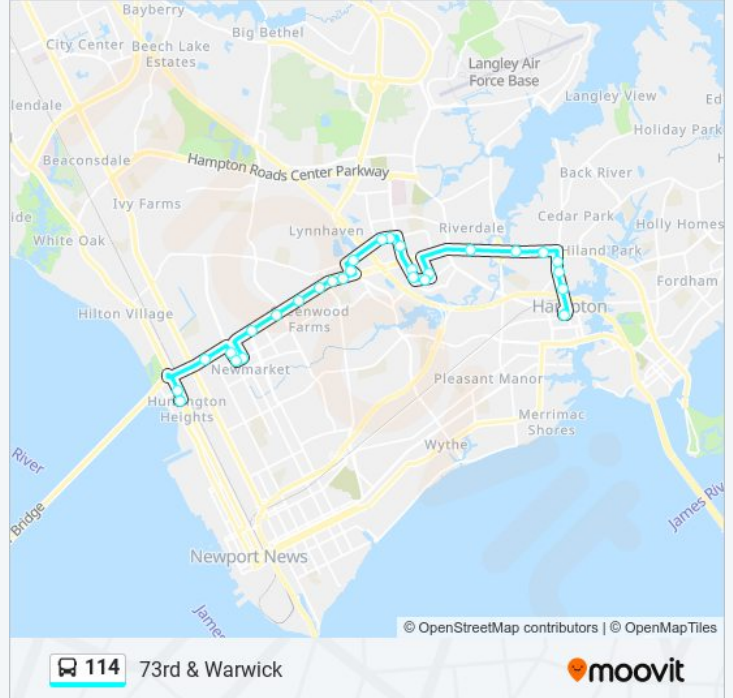

Direction: 73rd & Warwick

28 stops

[VIEW LINE SCHEDULE](#)

- Hampton Transit Center
- King & Huffman
- King & Rip Rap
- King & Plaza
- Mercury & Salem
- Mercury & Seldendale
- Mercury & Brookfield
- Saville & Walmart
- Pine Chapel & Coliseum
- Coliseum & Pine Chapel
- Coliseum & Convention
- Coliseum & Von Schilling
- Cunningham & Coliseum
- Cunningham & Hartford
- Cunningham & Sloop
- Todds & Mercury
- Mercury & Todds
- Mercury & Aberdeen
- Mercury & Beechwood
- Mercury & Aspenwood
- Mercury & Yale
- Mercury & Chestnut

114 bus Info

Direction: 73rd & Warwick

Stops: 28

Trip Duration: 51 min

Line Summary:

79th & Roanoke

79th & Orcutt

Orcutt & 81st

Mercury & Newmarket North

Warwick & 75th

73rd & Warwick

Direction: Hampton Transit Center

31 stops

[VIEW LINE SCHEDULE](#)

73rd & Warwick

73rd & Belvedere

114 bus Info

Direction: Hampton Transit Center

Stops: 31

Trip Duration: 47 min

Line Summary:

Coliseum & Merchant

Coliseum & Von Schilling

Coliseum & Convention