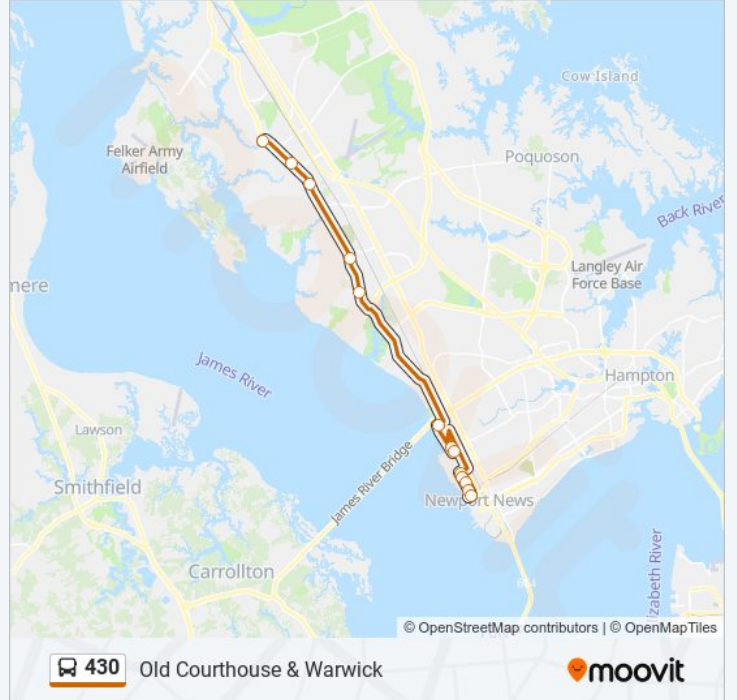

- Newport News Transit Center
- Washington & 37th
- Washington & 42nd
- Washington & 46th
- Washington & 49th
- North Gate Grumman Shelter
- Nggrum Walk In Gate
- 75th & River
- Warwick & Hiden
- Warwick & Turlington
- Warwick & Adams Wood
- Warwick & Sherwood
- Old Courthouse & Warwick

430 bus Info

Direction: Old Courthouse & Warwick

Stops: 13

Trip Duration: 44 min

Line Summary:

430 bus time schedules and route maps are available in an offline PDF at moovitapp.com. Use the [Moovit App](#) to see live bus times, train schedule or subway schedule, and step-by-step directions for all public transit in Washington, D.C. - Baltimore, MD.