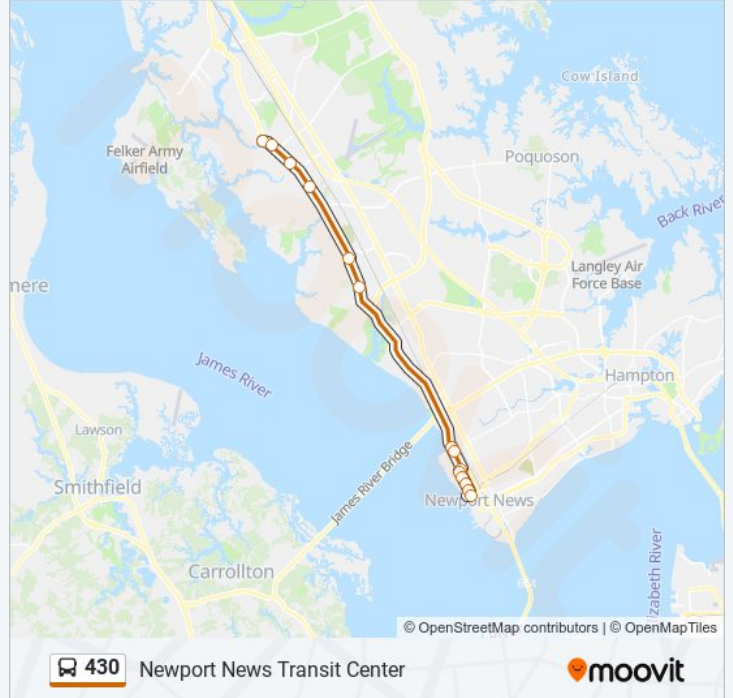

Direction: Newport News Transit Center

14 stops

[VIEW LINE SCHEDULE](#)

- Old Courthouse & Warwick
- Warwick & Oriana
- Warwick & Sherwood
- Warwick & Colony
- Warwick & Turlington
- Warwick & Glendale
- River Road
- North Gate Grumman Shelter
- 50th & Huntington
- Washington & 49th
- Washington & 46th
- Washington & 41st
- Washington & 37th
- Newport News Transit Center

430 bus Info

Direction: Newport News Transit Center

Stops: 14

Trip Duration: 33 min

Line Summary:

Direction: Old Courthouse & Warwick

13 stops

[VIEW LINE SCHEDULE](#)

- Newport News Transit Center
- Washington & 37th
- Washington & 42nd
- Washington & 46th
- Washington & 49th
- North Gate Grumman Shelter
- Nggrum Walk In Gate
- 75th & River
- Warwick & Hiden
- Warwick & Turlington
- Warwick & Adams Wood
- Warwick & Sherwood
- Old Courthouse & Warwick