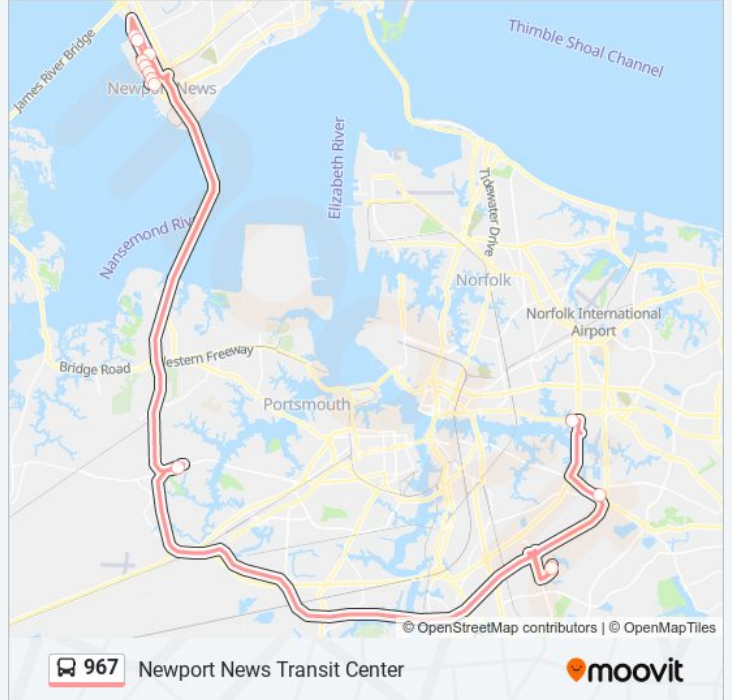

 967

Military Hwy Station

Get The App

The 967 bus line (Military Hwy Station) has 3 routes. For regular weekdays, their operation hours are:
(1) Military Hwy Station: 2:40 PM - 5:15 PM(2) Newport News Transit Center: 4:25 AM - 5:43 AM(3) Portsmouth & West Capri Circle: 3:40 PM

967 bus Info

Direction: Military Hwy Station

Stops: 10

Trip Duration: 79 min

Line Summary:

Direction: Newport News Transit Center

12 stops

[VIEW LINE SCHEDULE](#)

- Military Hwy Station
- Indian River P&R Lot
- Greenbrier Mall
- Portsmouth & West Capri Circle
- Warwick & 51st
- River Road
- North Gate Grumman Shelter
- Washington & 49th
- Washington & 46th
- Washington & 41st
- Washington & 37th
- Newport News Transit Center

967 bus Info

Direction: Newport News Transit Center

Stops: 12

Trip Duration: 72 min

Line Summary:

Direction: Portsmouth & West Capri Circle

7 stops

[VIEW LINE SCHEDULE](#)