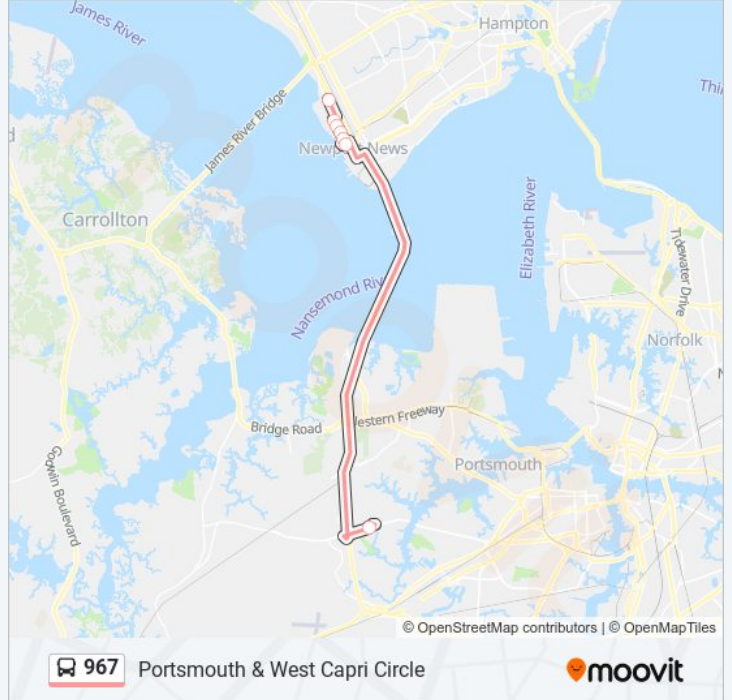

967 bus time schedules and route maps are available in an offline PDF at moovitapp.com. Use the Moovit App to see live bus times, train schedule or subway schedule, and step-by-step directions for all public transit in Washington, D.C. - Baltimore, MD.

© 2024 Moovit - All Rights Reserved