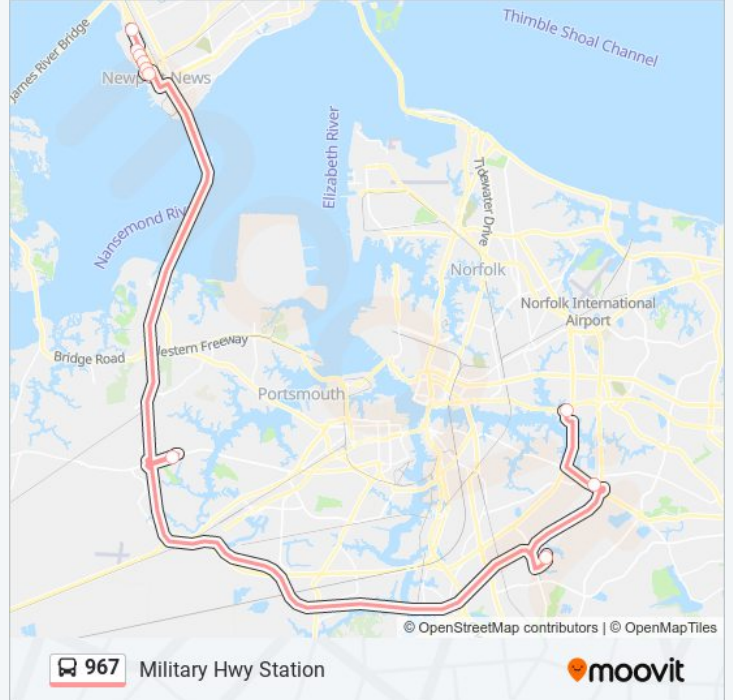

 967

Military Hwy Station

Get The App

The 967 bus line (Military Hwy Station) has 3 routes. For regular weekdays, their operation hours are:
(1) Military Hwy Station: 2:40 PM - 5:15 PM(2) Newport News Transit Center: 4:25 AM - 5:43 AM(3) Portsmouth & West Capri Circle: 3:40 PM

Use the Moovit App to find the closest 967 bus station near you and find out when is the next 967 bus arriving.

Direction: Military Hwy Station

10 stops

[VIEW LINE SCHEDULE](#)

- North Gate Grumman Shelter
- Washington & 49th
- Washington & 46th
- Washington & 41st
- Washington & 37th
- Newport News Transit Center
- Portsmouth & West Capri Circle
- Greenbrier Mall
- Indian River P&R Lot
- Military Hwy Station

967 bus Info

Direction: Military Hwy Station

Stops: 10

Trip Duration: 79 min

Line Summary:

Direction: Newport News Transit Center

12 stops

[VIEW LINE SCHEDULE](#)

967 bus Info

Direction: Newport News Transit Center

Stops: 12

Trip Duration: 72 min

Line Summary:

Direction: Portsmouth & West Capri Circle

7 stops

[VIEW LINE SCHEDULE](#)