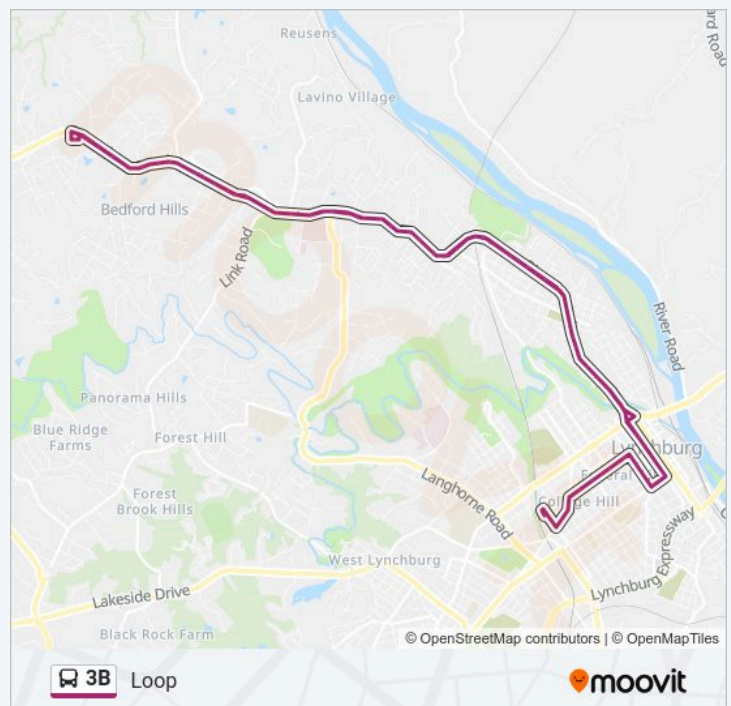

Rivermont Ave./ In Front Of Woodstock Apartments (Outbound)

Rivermont Ave. & Riverside Dr. (Outbound)

Rivermont Ave./ Just Past Pershing Ave. (Outbound)

Rivermont Ave. & Rivermont Terrace (Outbound)

Rivermont Ave. & Lee Cir. (Outbound)

Rivermont Ave./ Across From Virginia Baptist Hospital (Outbound)

**3B bus Time Schedule**

Loop Route Timetable:

|           |                 |
|-----------|-----------------|
| Sunday    | 7:55 AM         |
| Monday    | 5:55 AM         |
| Tuesday   | 5:55 AM         |
| Wednesday | 5:55 AM         |
| Thursday  | Not Operational |
| Friday    | 5:55 AM         |
| Saturday  | Not Operational |

**3B bus Info**

**Direction:** Loop

**Stops:** 81

**Trip Duration:** 45 min

**Line Summary:**

Rivermont Ave. & Oakwood Pl. (Outbound)

Boonsboro Rd./ Across From Kroger (Outbound)

Boonsboro Rd. & Greenway Ct. (Outbound)