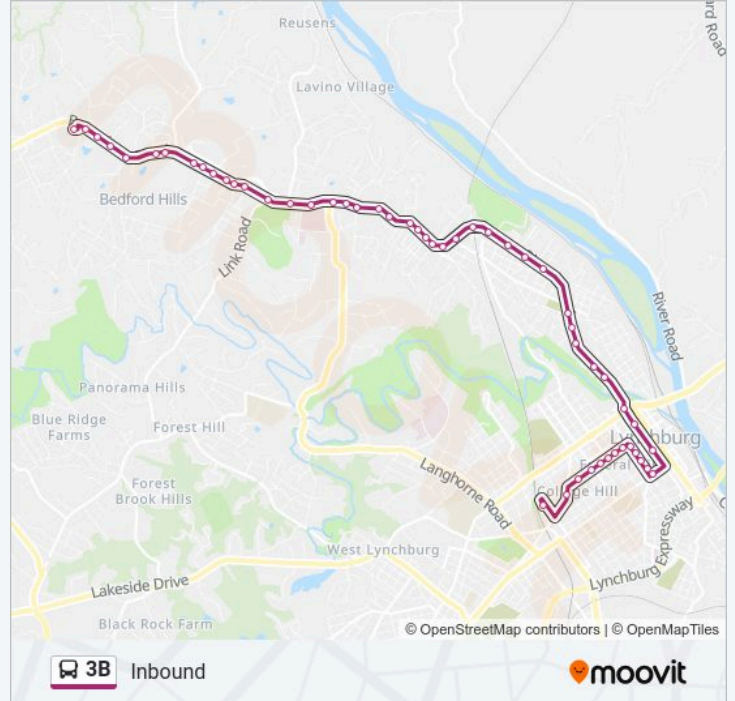

**3B bus Info**

**Direction:** Inbound

**Stops:** 53

**Trip Duration:** 30 min

**Line Summary:**

Rivermont Ave./ Across From Woodstock Apartments (Inbound)

Rivermont Ave. & Belvedere St. (Inbound)

Rivermont Ave. & South Princeton Cir. (Inbound)

8th St. & Polk St. (Inbound)

8th St. & Taylor St. (Inbound)

Park Ave. & Floyd St. (Inbound)

Kemper Street Transfer Station

**Direction: Loop**

81 stops

[VIEW LINE SCHEDULE](#)

7th. & Church St.

**3B bus Info**

**Direction:** Loop

**Stops:** 81

**Trip Duration:** 45 min

**Line Summary:**

Rivermont Ave. & Oakwood Pl. (Outbound)

Boonsboro Rd./ Across From Kroger (Outbound)

Boonsboro Rd. & Greenway Ct. (Outbound)