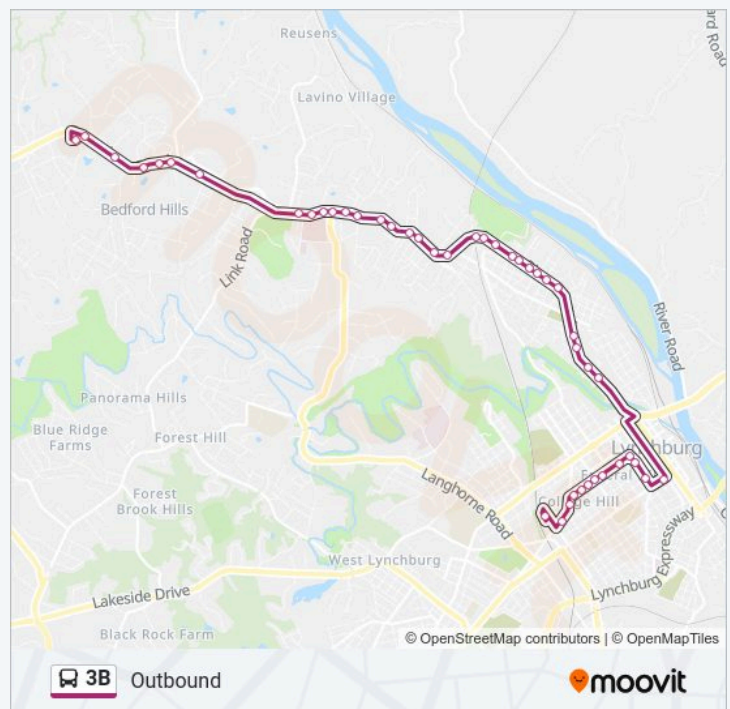

Rivermont Ave. & Holly St. (Outbound)

Rivermont Ave. & Huron Ave. (Outbound)

Rivermont Ave. & Irvington St. (Outbound)

Rivermont Ave. & Ash St. (Outbound)

Rivermont Ave. & Riverside St. (Outbound)

Rivermont Ave. & Columbia Ave. (Outbound)

Rivermont Ave./ In Front Of Magnolia Foods (Outbound)

Rivermont Ave. & Norfolk Ave. (Outbound)

Rivermont Ave./ Randolph College Entrance (Outbound)

Rivermont Ave. & West Princeton Cir. (Outbound)

Rivermont Ave./ In Front Of Woodstock Apartments (Outbound)

### 3B bus Info

**Direction:** Outbound

**Stops:** 45

**Trip Duration:** 25 min

**Line Summary:**

Rivermont Ave. & Vista Ave. (Outbound)

Rivermont Ave. & Riverside Dr. (Outbound)

Rivermont Ave./ Just Past Pershing Ave.  
(Outbound)