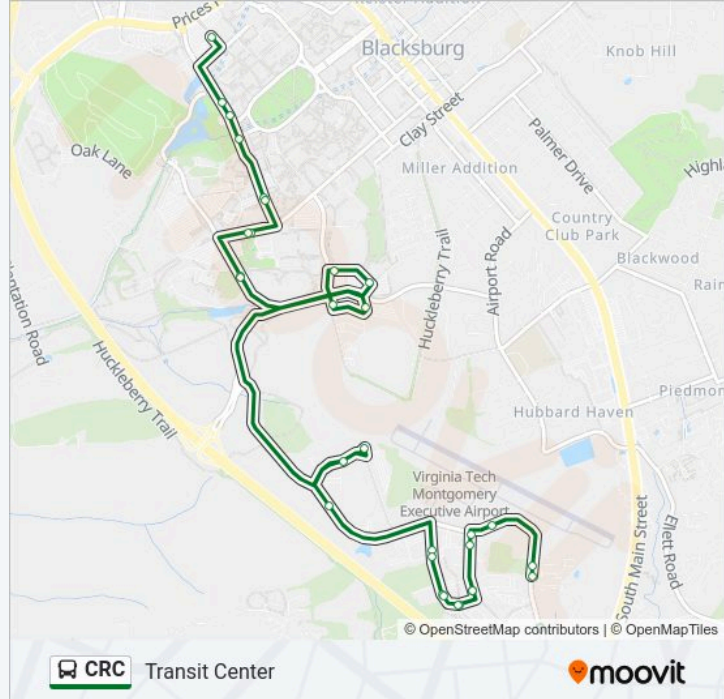

Transit Center

Get The App

The CRC bus line Transit Center has one route. For regular weekdays, their operation hours are:

(1) Transit Center: 6:00 AM - 9:20 PM

Use the Moovit App to find the closest CRC bus station near you and find out when is the next CRC bus arriving.

**Direction: Transit Center**

29 stops

[VIEW LINE SCHEDULE](#)

- Orange Bay 16
- Wright House
- Litton Reaves Hall
- Life Sciences 1 Bldg
- Vet Med
- Lane Stadium at Sterrett
- Lane Stadium
- Chicken Hill/Southgate Sbnd
- Beamer/Southgate Nbnd
- Innovation/Smoot Ebnd
- Innovation/Smoot Wbnd
- Smoot/Innovation Sbnd
- Pratt Dr/Andrews Bldg Sbnd
- Pratt Dr/Garvin Bldg Sbnd
- Pratt/Kraft Ebnd
- Kraft/Pratt Nbnd
- Kraft/Research Ctr Dr Nbnd
- Research Ctr/Sheliah Sbnd
- Research Ctr/S Knollwood Sbnd
- Research Ctr/Rimrock Nbnd
- Industrial Park/Transportation Res Ebnd

**CRC bus Info**

**Direction:** Transit Center

**Stops:** 29

**Trip Duration:** 25 min

**Line Summary:**

Blacksburg Transit

Commerce/Industrial Park Sbnd

Industrial Park/Prosperity Wbnd

Prosperity/Industrial Park Nbn

Professional Park Nbn

Research Ctr/Rimrock Nbn

Research Ctr/S Knollwood Nbn

Research Ctr/N Knollwood Nbn

CRC bus time schedules and route maps are available in an offline PDF at [moovitapp.com](https://moovitapp.com). Use the Moovit App to see live bus times, train schedule or subway schedule, and step-by-step directions for all public transit in Washington, D.C. - Baltimore, MD.