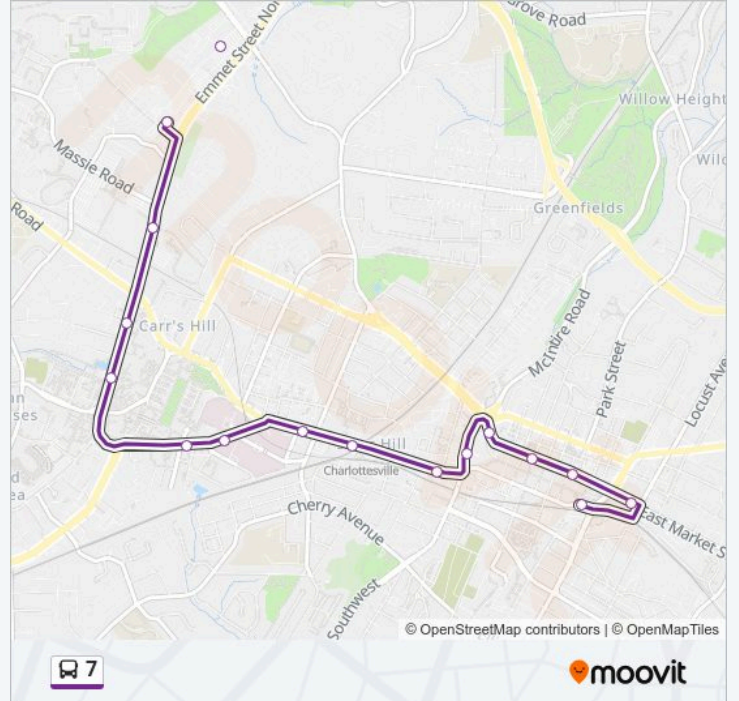

Direction:

27 stops

[VIEW LINE SCHEDULE](#)

- Downtown Transit Station
- E Water St at 3rd St
- Water St @ Omni Hotel
- W Main St at 5th St SW
- W Main St at 8th St NW
- W Main St at the Standard
- W Main St at 11th St Westbound
- Jpa at Uva Hospital
- Jefferson Park Ave @ Cabell Hall
- Emmet St at Central Grounds Garage
- Emmet St at Snyder Tennis Courts
- Emmet St at Rothery Rd
- Emmet St at Lambeth Northbound
- Brsc at Arlington Northbound
- Brsc Kroger
- Emmet St at Morton Dr
- Emmet St at Angus Rd
- Kroger at Hydraulic Rd
- Hillsdale Dr at Whole Foods
- Hillsdale Dr at India Rd
- Hillsdale Dr at Seminole Square

7 bus Info

Direction:

Stops: 27

Trip Duration: 45 min

Line Summary:

Hillsdale Dr at Post Office

Hillsdale Dr at Greenbrier Northbound

Hillsdale Dr at Branchlands Northbound

7 bus Info

Direction:

Stops: 26

Trip Duration: 45 min

Line Summary:

W Main St at the Flats

W Main St at 4th St NW

Ridge McIntire Rd. at Omni Hotel

W Market St at Old Preston Ave

E Market St at 2nd St NE

E Market St at 5th St NE

E Market St at 10th St NE

Downtown Transit Station

7 bus time schedules and route maps are available in an offline PDF at moovitapp.com. Use the Moovit App to see live bus times, train schedule or subway schedule, and step-by-step directions for all public transit in Washington, D.C. - Baltimore, MD.