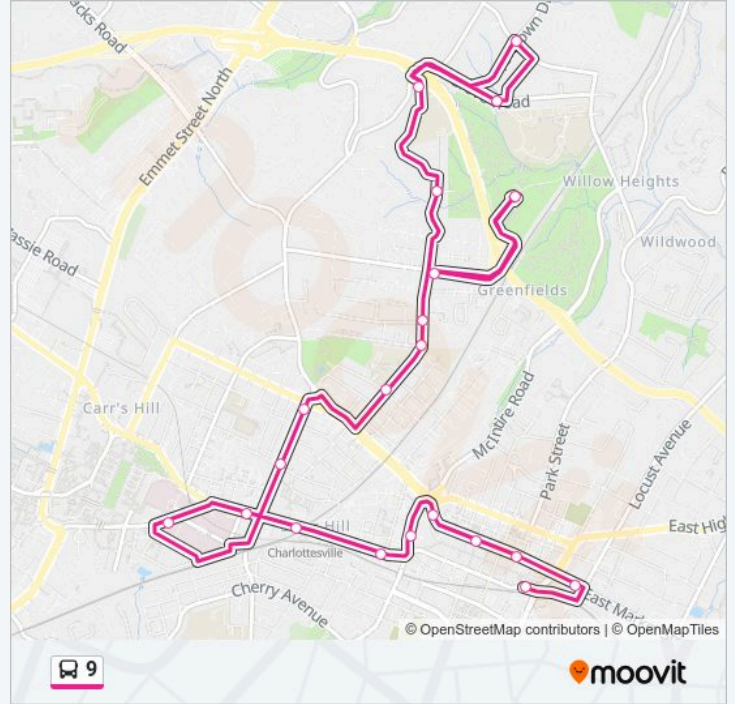

Direction:

20 stops

[VIEW LINE SCHEDULE](#)

Downtown Transit Station
E Water St at 3rd St
Water St @ Omni Hotel
W Main St at 5th St SW
W Main St at 8th St NW
W Main St at the Standard
W Main St at 11th St Westbound
Jpa at Uva Hospital
10th St at Page St Northbound
Rose Hill Dr at Dale Ave Northbound
Rose Hill Dr at Henry Ave Northbound
Rose Hill Dr at Rivanna Ave
Rose Hill Dr at Health Department Northbound
Rugby Ave at Rose Hill Dr
Ymca
Rose Hill Dr at Greenleaf Park
Del Mar Dr at Oakleaf Ln Westbound
Gentry Ln at Walker Upper Northbound
Grove Rd at Meadowbrook Heights Eastbound
Grove Rd at Chs

- Grove Rd at Chs
- Kenwood Ln at Yorktown Dr
- Gentry Ln at Walker Upper Southbound
- Grove Rd at Chs
- Rose Hill Dr at Greenleaf Ln
- Rugby Ave at Rose Hill Dr
- Ymca
- Rose Hill Dr at Health Department Southbound
- Rose Hill Dr at Madison Ave
- Rose Hill Dr at Henry Ave Southbound
- 10th St at Grady Ave Southbound
- 10th St at Page St Southbound
- Jpa at Pinn Hall
- W Main St at 11th St Eastbound
- W Main St at the Flats
- W Main St at 4th St NW
- Ridge McIntire Rd. at Omni Hotel
- W Market St at Old Preston Ave

9 bus Info

Direction:

Stops: 22

Trip Duration: 30 min

Line Summary:

E Market St at 2nd St NE

E Market St at 5th St NE

E Market St at 10th St NE

Downtown Transit Station

9 bus time schedules and route maps are available in an offline PDF at moovitapp.com. Use the Moovit App to see live bus times, train schedule or subway schedule, and step-by-step directions for all public transit in Washington, D.C. - Baltimore, MD.