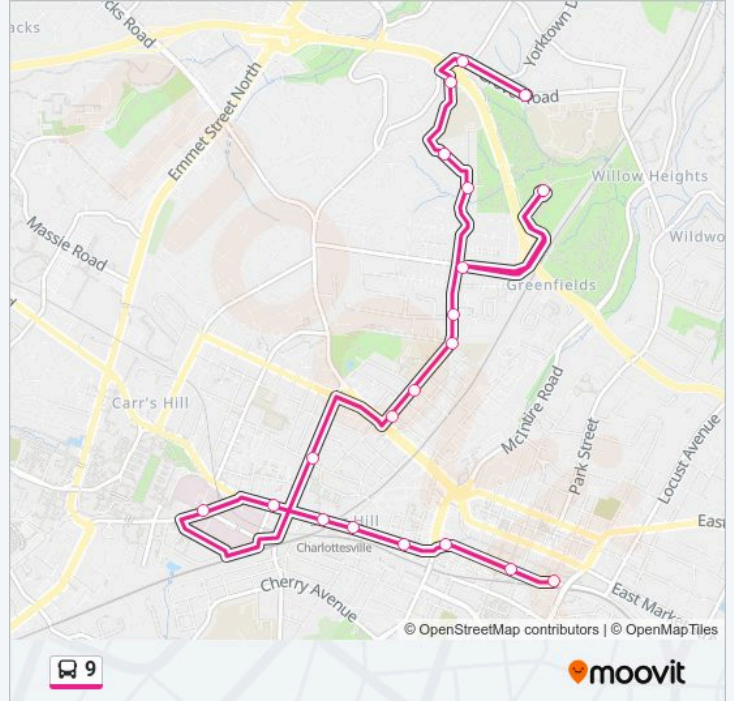

Direction:

20 stops

[VIEW LINE SCHEDULE](#)

Downtown Transit Station
E Water St at 3rd St
Water St @ Omni Hotel
W Main St at 5th St SW
W Main St at 8th St NW
W Main St at the Standard
W Main St at 11th St Westbound
Jpa at Uva Hospital
10th St at Page St Northbound
Rose Hill Dr at Dale Ave Northbound
Rose Hill Dr at Henry Ave Northbound
Rose Hill Dr at Rivanna Ave
Rose Hill Dr at Health Department Northbound
Rugby Ave at Rose Hill Dr
Ymca
Rose Hill Dr at Greenleaf Park
Del Mar Dr at Oakleaf Ln Westbound
Gentry Ln at Walker Upper Northbound
Grove Rd at Meadowbrook Heights Eastbound
Grove Rd at Chs

9 bus Info

Direction:

Stops: 20

Trip Duration: 30 min

Line Summary:

Direction:

22 stops

[VIEW LINE SCHEDULE](#)

- Grove Rd at Chs
- Kenwood Ln at Yorktown Dr
- Gentry Ln at Walker Upper Southbound
- Grove Rd at Chs
- Rose Hill Dr at Greenleaf Ln
- Rugby Ave at Rose Hill Dr
- Ymca
- Rose Hill Dr at Health Department Southbound
- Rose Hill Dr at Madison Ave
- Rose Hill Dr at Henry Ave Southbound
- 10th St at Grady Ave Southbound
- 10th St at Page St Southbound
- Jpa at Pinn Hall
- W Main St at 11th St Eastbound
- W Main St at the Flats
- W Main St at 4th St NW
- Ridge McIntire Rd. at Omni Hotel
- W Market St at Old Preston Ave

9 bus Info

Direction:

Stops: 22

Trip Duration: 30 min

Line Summary:

E Market St at 2nd St NE

E Market St at 5th St NE

E Market St at 10th St NE