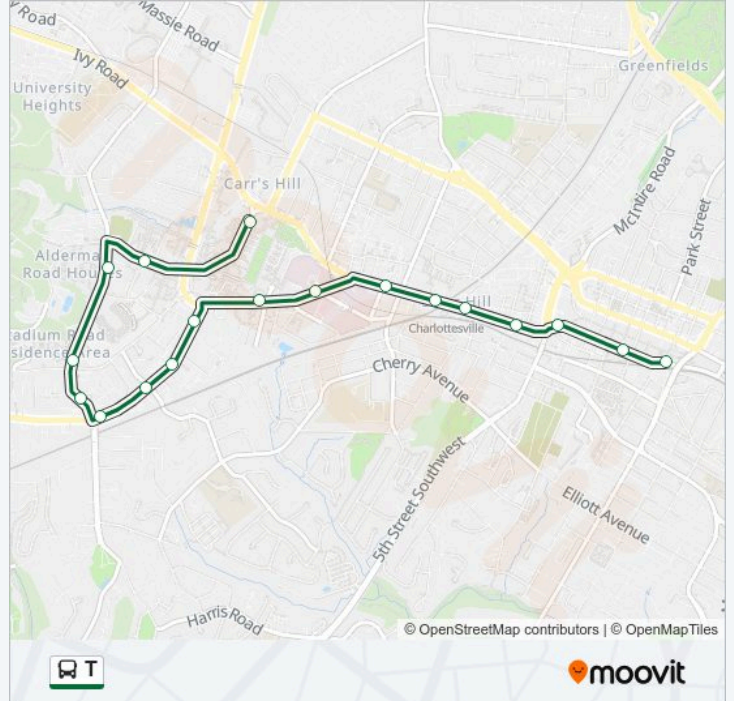

Get The App

The T bus line () has 2 routes. For regular weekdays, their operation hours are:

(1) : 6:40 AM - 10:05 PM(2) : 6:40 AM - 10:05 PM

Use the Moovit App to find the closest T bus station near you and find out when is the next T bus arriving.

Direction:

18 stops

[VIEW LINE SCHEDULE](#)

- Downtown Transit Station
- E Water St at 3rd St
- Water St @ Omni Hotel
- W Main St at 5th St SW
- W Main St at 8th St NW
- W Main St at the Standard
- W Main St at 11th St Westbound
- Jpa at Uva Hospital
- Jefferson Park Ave @ Cabell Hall
- Jpa at Woodrow St
- Jpa at Montebello Cir
- Jpa at Shamrock Rd
- Jpa at Maury Ave
- Maury Ave at Clark Ct
- Alderman Rd at Stadium Rd
- Alderman Rd at Afc
- Mccormick Rd at Chemistry Building
- Mccormick Rd at Uva Chapel

T bus Info

Direction:

Stops: 18

Trip Duration: 25 min

Line Summary:

Direction:

12 stops

[VIEW LINE SCHEDULE](#)

Mccormick Rd at Uva Chapel

University Ave at the Rotunda

University Ave at the Women's Center

W Main St at 11th St Eastbound

W Main St at the Flats

W Main St at 4th St NW

Midway Manor

The Downtown Mall