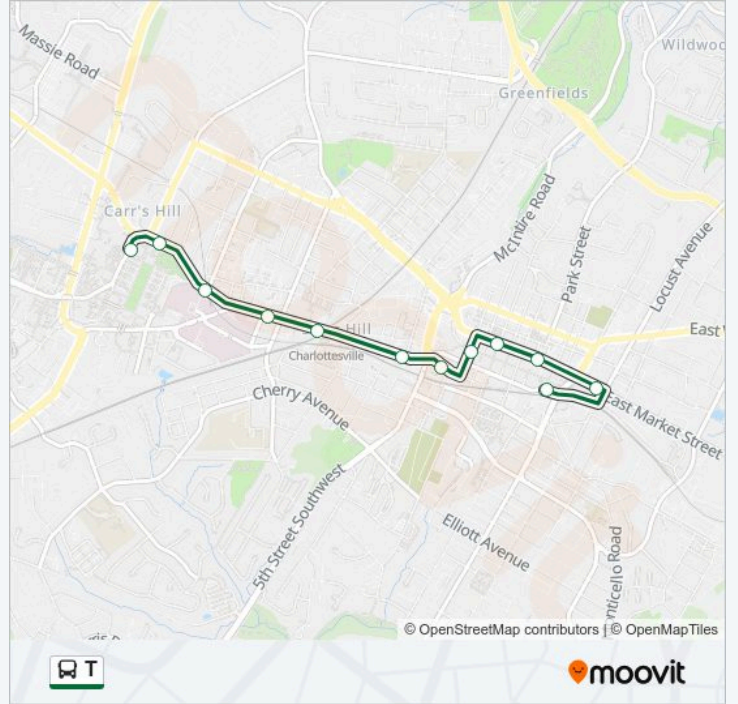

Direction:

18 stops

[VIEW LINE SCHEDULE](#)

- Downtown Transit Station
- E Water St at 3rd St
- Water St @ Omni Hotel
- W Main St at 5th St SW
- W Main St at 8th St NW
- W Main St at the Standard
- W Main St at 11th St Westbound
- Jpa at Uva Hospital
- Jefferson Park Ave @ Cabell Hall
- Jpa at Woodrow St
- Jpa at Montebello Cir
- Jpa at Shamrock Rd
- Jpa at Maury Ave
- Maury Ave at Clark Ct
- Alderman Rd at Stadium Rd
- Alderman Rd at Afc
- Mccormick Rd at Chemistry Building
- Mccormick Rd at Uva Chapel

T bus Info

Direction:

Stops: 18

Trip Duration: 25 min

Line Summary:

Direction:

12 stops

[VIEW LINE SCHEDULE](#)

Mccormick Rd at Uva Chapel

University Ave at the Rotunda

University Ave at the Women's Center

W Main St at 11th St Eastbound

W Main St at the Flats

W Main St at 4th St NW

Midway Manor

The Downtown Mall

T bus Info

Direction:

Stops: 12

Trip Duration: 25 min

Line Summary:

T bus time schedules and route maps are available in an offline PDF at moovitapp.com. Use the Moovit App to see live bus times, train schedule or subway schedule, and step-by-step directions for all public transit in Washington, D.C. - Baltimore, MD.