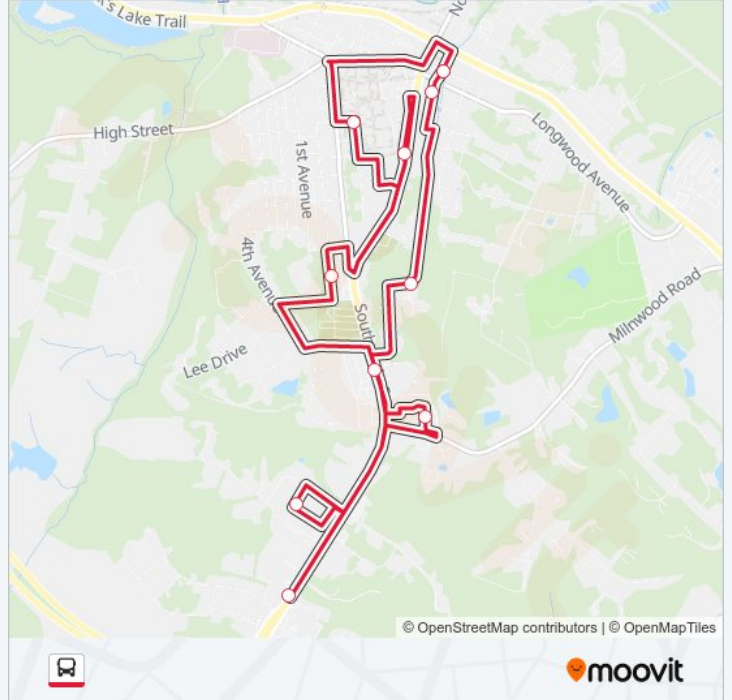

Direction:

11 stops

[VIEW LINE SCHEDULE](#)

Farmville Conference Center

Redford St & Race St

Health And Fitness Center - Longwood

Southgate Shopping Center

The Shoppes & College Park

Direction:

Stops: 11

Trip Duration: 30 min

Line Summary:

EXPRESS LINE bus time schedules and route maps are available in an offline PDF at moovitapp.com. Use the [Moovit App](#) to see live bus times, train schedule or subway schedule, and step-by-step directions for all public transit in Washington, D.C. - Baltimore, MD.