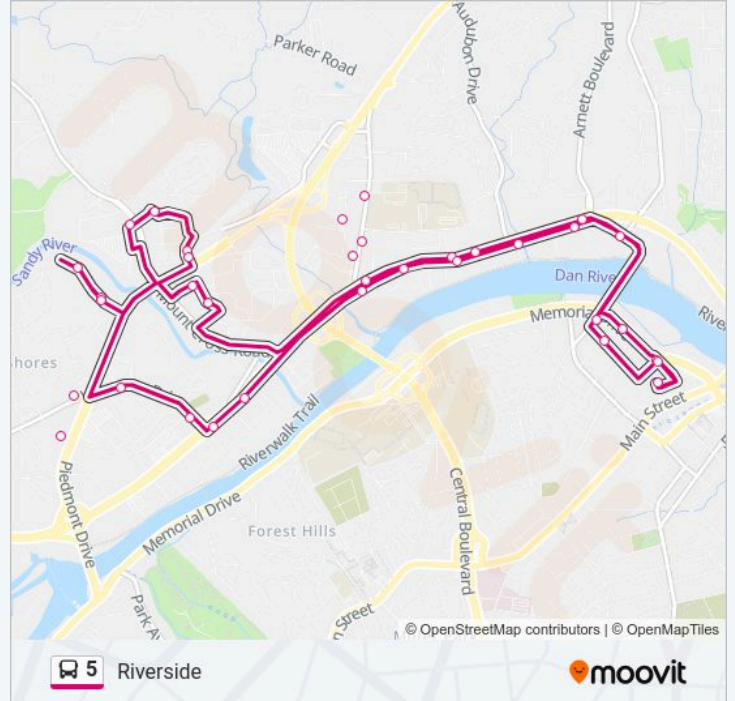

Riverside

[Get The App](#)

The 5 bus line Riverside has one route. For regular weekdays, their operation hours are:

(1) Riverside: 6:40 AM - 5:45 PM

Use the Moovit App to find the closest 5 bus station near you and find out when is the next 5 bus arriving.

Direction: Riverside

36 stops

[VIEW LINE SCHEDULE](#)

- Danville Transit System Hub
- High St & Memorial
- Floyd & Upper
- Poplar Aamco
- Riverside Motley's Auto Sales
- Riverside Marriott Courtyard
- Riverside & Camelot
- Riverside Highlander
- Old Piney Forest Rd Highlander
- Joplin & Old Piney Forest
- Hairston at Dpcs
- Hairston Long John Silvers
- Mt Cross Old Ups
- Med Express
- Old Mt Cross Applebees
- Old Mt Cross & Collins
- Lowe's Dr Behind Ashley
- Walmart
- Executive Dr Big Lots
- 173 Executive Drive
- Executive Dr Piedmont Reg Med Ctr

5 bus Info

Direction: Riverside

Stops: 36

Trip Duration: 37 min

Line Summary:

Westover Goodwill

Piedmont PI Lidl

Westover Dr Across From Post Office

Union St Bridge Rd Woodall

Memorial Main Market

N Union & High

Danville Transit System Hub

5 bus time schedules and route maps are available in an offline PDF at moovitapp.com. Use the Moovit App to see live bus times, train schedule or subway schedule, and step-by-step directions for all public transit in Washington, D.C. - Baltimore, MD.