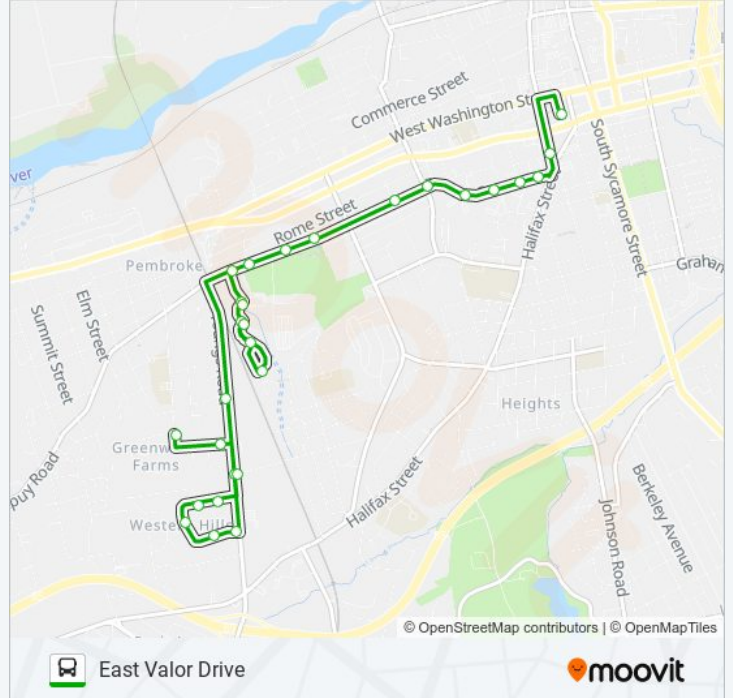

LEE AVENUE bus Info

Direction: East Valor Drive

Stops: 28

Trip Duration: 15 min

Line Summary:

Youngs Road And Lincoln Street (Southbound)

Halcun Drive And Youngs Road

Halcun Drive And Duke Drive (Westbound)

Halcun Drive And Circle Drive

Halcun Drive And Cambell Drive

Halcun Drive And Duke Drive (Eastbound)

Youngs Road And Lincoln Street (Northbound)

Valor Drive And Youngs Road

East Valor Drive And North Valor Drive

Direction: Petersburg Station

18 stops

[VIEW LINE SCHEDULE](#)

East Valor Drive And North Valor Drive

Pleasants Lane And Beech Street

Pleasants Lane And Dupuy Road

Dupuy Road And Youngs Road

Farmer Street And Fairgrounds Road (Eastbound)

Farmer Street And Indiana Lane (Eastbound)

Farmer Street And Chappell Street (Eastbound)

Farmer Street And Britton Street (Eastbound)

West Street And Willcox Street

West Street And Stainback Street

Lee Avenue And West Street