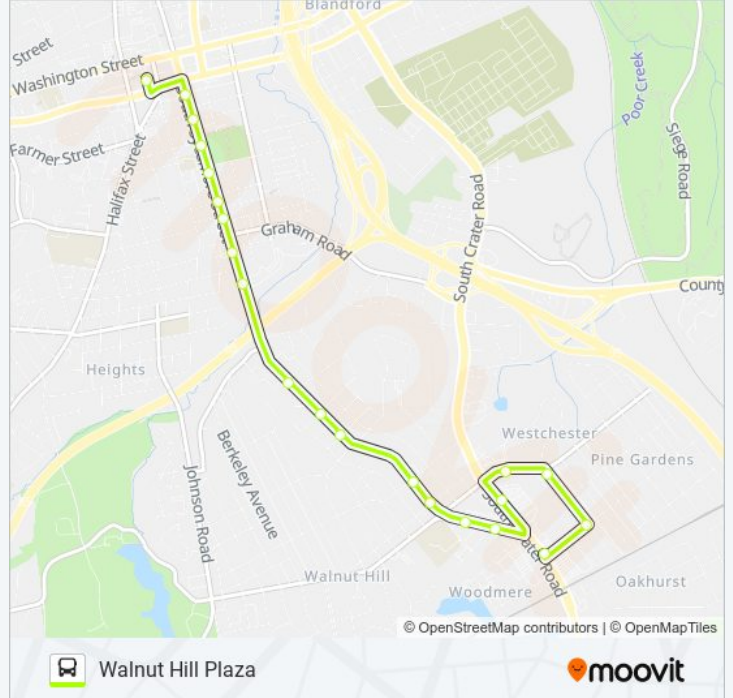

Sycamore Street And Belmead Street (Northbound)

Sycamore Street And Fleur De Hundred Street

Sycamore Street And Ivy Lane (Northbound)

Sycamore Street And Mount Vernon Street

Sycamore Street And Shore Street (Northbound)

**MALL PLAZA bus Info****Direction:** Petersburg Station**Stops:** 17**Trip Duration:** 10 min**Line Summary:**

**Direction: Walnut Hill Plaza**

21 stops

[VIEW LINE SCHEDULE](#)

- Petersburg Transit Center
- Sycamore Street And Surry Lane (Sycamore Towers)
- Sycamore Street And Tulip Alley (Lafayette House)
- Sycamore Street And Liberty Street
- Sycamore Street And Fillmore Street (Southbound)
- Sycamore Street And Darcy Street
- Sycamore Street And Walnut Lane
- Sycamore Street And Apollo Street (Southbound)
- Sycamore Street And Shore Street (Gene's Transmission)
- Sycamore Street And Ivy Lane (Ivy Gates Apartments)
- Sycamore Street And Belmead Street (Southbound)
- Sycamore Street And Claremont Street (Southbound)
- Sycamore Street And Weyanoke Street (Southbound)
- Sycamore Street And Glenroy Street (Southbound)

**MALL PLAZA bus Info**

**Direction:** Walnut Hill Plaza

**Stops:** 21

**Trip Duration:** 15 min

**Line Summary:**

Sycamore Street And South Boulevard (Walnut Hill Pharmacy)

Sycamore Street And Goodrich Avenue (China Wok Restaurant)

South Crater Road at Walnut Hill Plaza

South Boulevard And South Crater Road

Colston Street And South Boulevard

Colston Street And Morton Avenue

South Crater Road And Morton Avenue (Transfer Connect)

MALL PLAZA bus time schedules and route maps are available in an offline PDF at [moovitapp.com](https://moovitapp.com). Use the [Moovit App](#) to see live bus times, train schedule or subway schedule, and step-by-step directions for all public transit in Washington, D.C. - Baltimore, MD.