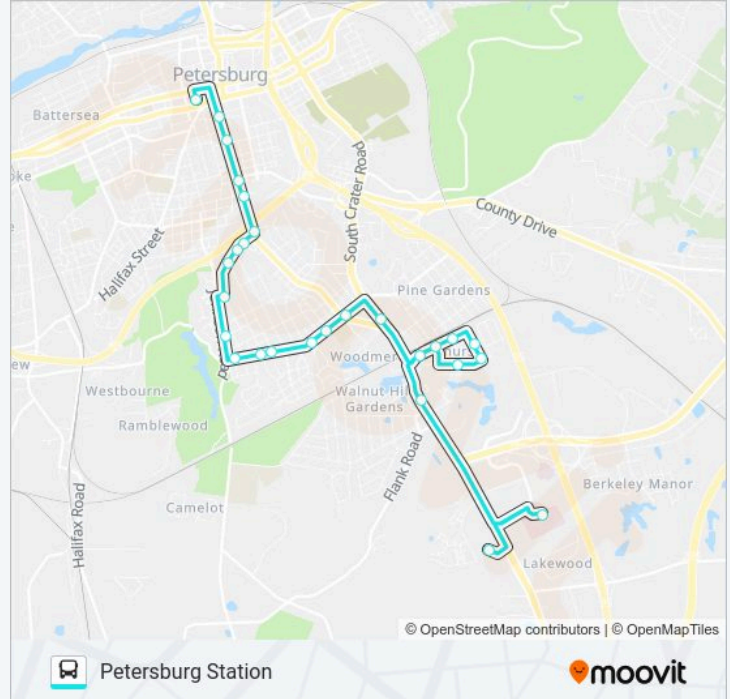

South Boulevard And Matoax Avenue
(Westbound)

South Boulevard And Chuckatuck Avenue
(Westbound)

Johnson Road And Bermuda Street (Tanglewood
Apartments)

North Boulevard And Powhatan Avenue

North Boulevard And Berkeley Avenue

North Boulevard And Westover Avenue
(Northbound)

North Boulevard And Ivy Gates (Northbound)

Sycamore Street And Mount Vernon Street

Sycamore Street And Shore Street (Northbound)

Sycamore Street And Apollo Street (Northbound)

Sycamore Street And Fillmore Street - Central
Park (Northbound)

Sycamore Street And Marshall Street

Petersburg Transit Center

WALNUT HILL bus time schedules and route maps are available in an offline PDF at moovitapp.com. Use the Moovit App to see live bus times, train schedule or subway schedule, and step-by-step directions for all public transit in Washington, D.C. - Baltimore, MD.

© 2024 Moovit - All Rights Reserved