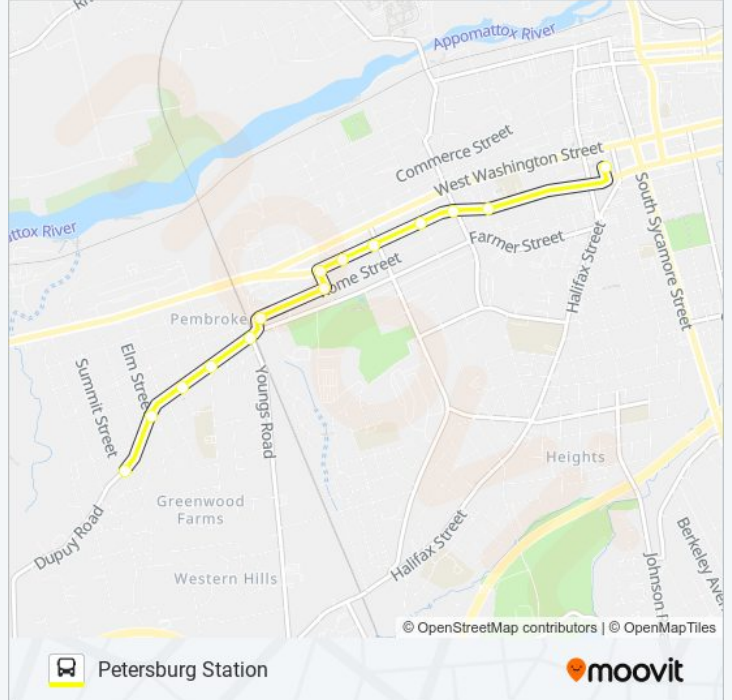

WASHINGTON STREET

Petersburg Station

Get The App

The WASHINGTON STREET bus line (Petersburg Station) has 2 routes. For regular weekdays, their operation hours are: (1) Petersburg Station: 7:05 AM - 6:30 PM (2) Summit Point: 6:15 AM - 6:15 PM
Use the Moovit App to find the closest WASHINGTON STREET bus station near you and find out when is the next WASHINGTON STREET bus arriving.

Direction: Petersburg Station

14 stops

[VIEW LINE SCHEDULE](#)

Dupuy Road And Summit Street (Summit Point)
Dupuy Road And Elm Street
Dupuy Road And Poplar Street
Pleasants Lane And Dupuy Road
Dupuy Road And Youngs Road
Ferndale Avenue And Atlantic Street
Rome Street And Chappell Street
Chappell Street And Wythe Street
Wythe Street And Stiles Lane
Wythe Street And West Street
Wythe Street And Dunlop Street
Wythe Street And South Street
Wythe Street And Pine Street
Petersburg Transit Center

WASHINGTON STREET bus Info**Direction:** Petersburg Station**Stops:** 14**Trip Duration:** 15 min**Line Summary:**

Direction: Summit Point

23 stops

[VIEW LINE SCHEDULE](#)

- Petersburg Transit Center
- Washington Street And Market Street (St. Joseph Church)
- Washington Street And Lafayette Street
- Jones Street And Washington Street
- Washington Street And Dunlop Street
- Washington Street And West Street
- Washington Street And Stiles Lane
- Washington Street And Indiana Lane
- Mckenney Street And Washington Street
- Mckenney Street And Randolph Avenue
- Ferndale Avenue And Grayson Street
- Ferndale Avenue And Bayard Street
- Ferndale Avenue And Elm Street
- Church Street And Elm Street
- Church Street And Grigg Street
- Church Street And Summit Street
- Church Street And Spring Street
- Spring Street And Rohoic Street

WASHINGTON STREET bus Info

Direction: Summit Point

Stops: 23

Trip Duration: 15 min

Line Summary:

Spring Street And Ferndale Avenue

Ferndale Avenue And Summit Street

Summit Street And School Street