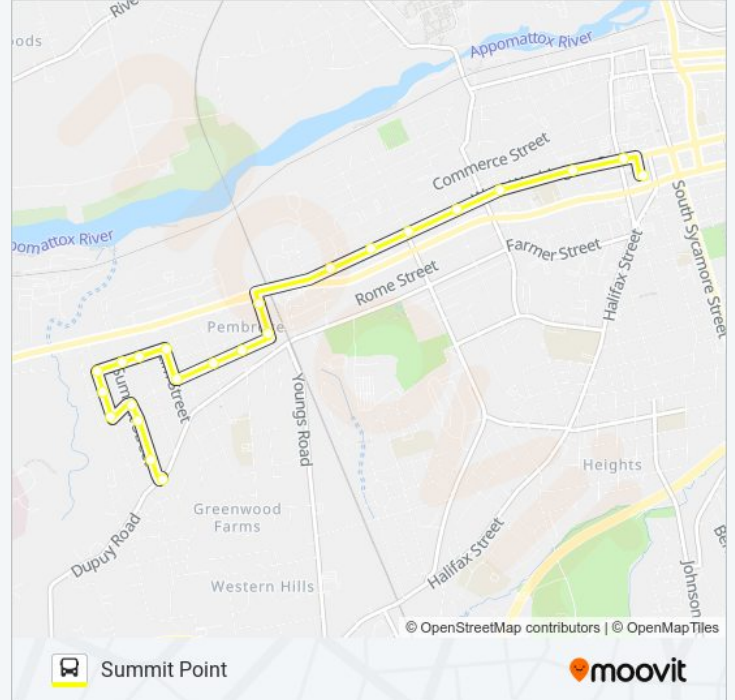

Direction: Petersburg Station

14 stops

[VIEW LINE SCHEDULE](#)

Dupuy Road And Summit Street (Summit Point)
Dupuy Road And Elm Street
Dupuy Road And Poplar Street
Pleasants Lane And Dupuy Road
Dupuy Road And Youngs Road
Ferndale Avenue And Atlantic Street
Rome Street And Chappell Street
Chappell Street And Wythe Street
Wythe Street And Stiles Lane
Wythe Street And West Street
Wythe Street And Dunlop Street
Wythe Street And South Street
Wythe Street And Pine Street
Petersburg Transit Center

WASHINGTON STREET bus Info**Direction:** Petersburg Station**Stops:** 14**Trip Duration:** 15 min**Line Summary:**

Direction: Summit Point

23 stops

[VIEW LINE SCHEDULE](#)

- Petersburg Transit Center
- Washington Street And Market Street (St. Joseph Church)
- Washington Street And Lafayette Street
- Jones Street And Washington Street
- Washington Street And Dunlop Street
- Washington Street And West Street
- Washington Street And Stiles Lane
- Washington Street And Indiana Lane
- Mckenney Street And Washington Street
- Mckenney Street And Randolph Avenue
- Ferndale Avenue And Grayson Street
- Ferndale Avenue And Bayard Street
- Ferndale Avenue And Elm Street
- Church Street And Elm Street
- Church Street And Grigg Street
- Church Street And Summit Street
- Church Street And Spring Street
- Spring Street And Rohoic Street

WASHINGTON STREET bus Info

Direction: Summit Point

Stops: 23

Trip Duration: 15 min

Line Summary:

Spring Street And Ferndale Avenue

Ferndale Avenue And Summit Street

Summit Street And School Street

Summit Street And Hill Street

Dupuy Road And Summit Street (Summit Point)

WASHINGTON STREET bus time schedules and route maps are available in an offline PDF at moovitapp.com. Use the [Moovit App](#) to see live bus times, train schedule or subway schedule, and step-by-step directions for all public transit in Washington, D.C. - Baltimore, MD.