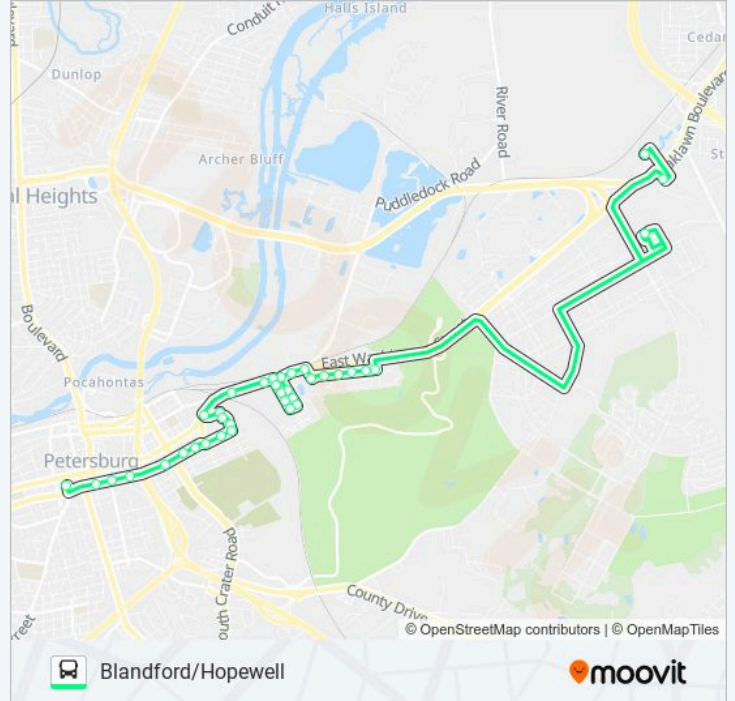

Slagle Avenue And Prince George Street

Slagle Avenue And Washington Street

J&J's Restaurant

Washington Street And Court House Road

Court House Road And Richmond Avenue

Richmond Avenue And Henrico Avenue

Richmond Avenue And Ash Street

Richmond Avenue And Nash Street

Richmond Avenue And Mecklenburg Street

Richmond Avenue And Lakemont Drive

Fort Lee

Unemployment Office

Food Lion - Hopewell

**Direction: Petersburg Station**

19 stops

1933 East Washington St

Washington Street And Puddledock Road

Washington Street And Monument Avenue

Washington Street And Slagle Avenue

Dominion Power (Westbound)

Virginia Linen

Bank Street And East Street

**BLANDFORD/HOPEWELL bus Time Schedule**

**BLANDFORD/HOPEWELL bus Info**

**Direction:** Petersburg Station

**Stops:** 19

**Trip Duration:** 20 min

**Line Summary:**

Bank Street And Burch Street

North Crater Road And Bank Street

Travel Inn