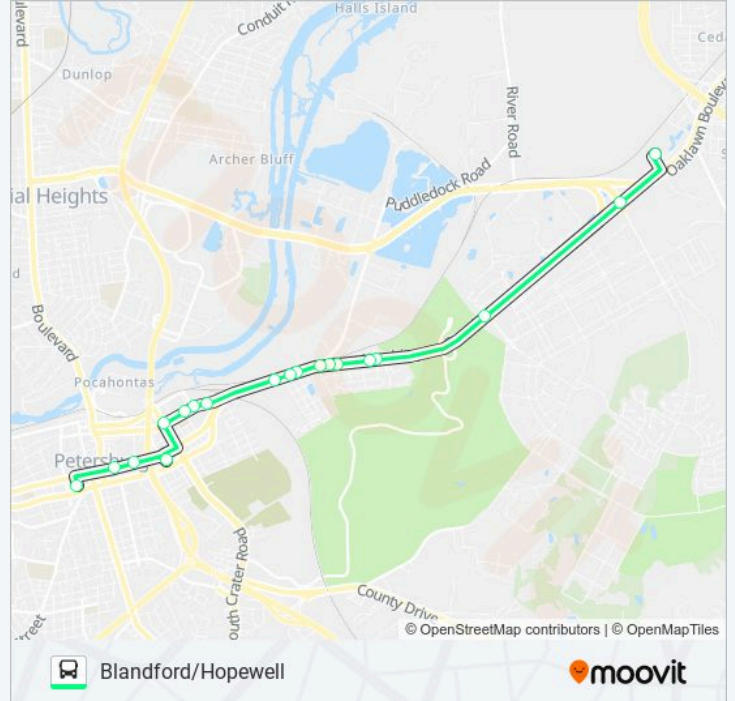

#### Direction: Food Lion

36 stops

[VIEW LINE SCHEDULE](#)

- Petersburg Transit Center
- Wythe Street And Adams Street
- Wythe Street And Jefferson Street
- Wythe Street And Mckeever Street
- Little Church Street And Wythe Street (Kings Motel)
- Wythe Street And Old Church Street
- Wythe Food Mart
- Old Wythe Street And Center Street
- Old Wythe Street And Accomack Street
- Old Wythe Street And Patrick Street
- Patrick Street And Sussex Street
- Nottoway Street And Patrick Street
- Patrick Street And Amelia Street
- Amelia Street And Washington Street
- 21st Century Academy
- Dominion Power (Eastbound)
- Washington Street And Culpeper Avenue
- Culpeper Avenue And Southampton Street
- Culpeper Street And Prince George Street
- Culpeper Street And Brunswick Street

**BLANDFORD/HOPEWELL bus Info**

**Direction:** Petersburg Station

**Stops:** 19

**Trip Duration:** 20 min

**Line Summary:**

Bank Street And Burch Street

North Crater Road And Bank Street

Travel Inn

Washington Street And Madison Street

Washington Street And Jefferson Street

Petersburg Transit Center

BLANDFORD/HOPEWELL bus time schedules and route maps are available in an offline PDF at [moovitapp.com](https://moovitapp.com). Use the Moovit App to see live bus times, train schedule or subway schedule, and step-by-step directions for all public transit in Washington, D.C. - Baltimore, MD.