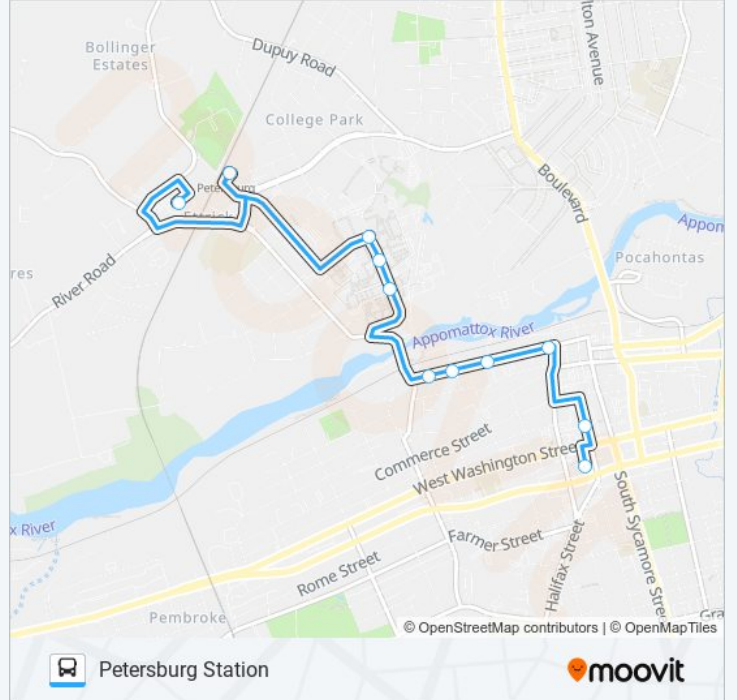

### Direction: Food Lion

17 stops

[VIEW LINE SCHEDULE](#)

- Petersburg Transit Center
- Sycamore Street And Crimson Lane (Northbound)
- Sycamore Street And Franklin Street
- Sycamore Street And Bollingbrook Street
- Old Street And Market Street (Carriage House)
- Grove Avenue And Browns Alley
- Grove Avenue And Johnson Alley (Westbound)
- Grove Avenue And Cross Street
- Grove Avenue And Squaw Alley (Westbound)
- Grove Avenue And Canal Street (Westbound)
- Virginia State University Gate
- Chesterfield Avenue And Main Street
- Chesterfield Avenue And Lee Street
- Chesterfield Avenue And Boisseau Street
- Chesterfield Avenue And Paine Street
- Chesterfield Avenue And James Street
- Food Lion - Ettrick

Food Lion - Ettrick

Amtrak

University Avenue And Boisseau Street

University Avenue at Gandy Hall

University Avenue And Hayden Street (Jones Hall)

Grove Avenue And Hurt Street

Grove Avenue And Squaw Alley (Eastbound)

Grove Avenue And Johnson Alley (Eastbound)

Grove Avenue And Market Street (Retiree Club)

Union Street

Petersburg Transit Center

**ETTRICK - VIRGINIA STATE - AMTRAK bus Time Schedule**

Petersburg Station Route Timetable:

**ETTRICK - VIRGINIA STATE - AMTRAK bus Info**

**Direction:** Petersburg Station

**Stops:** 11

**Trip Duration:** 15 min

**Line Summary:**

ETTRICK - VIRGINIA STATE - AMTRAK bus time schedules and route maps are available in an offline PDF at [moovitapp.com](https://moovitapp.com). Use the [Moovit App](#) to see live bus times, train schedule or subway schedule, and step-by-step directions for all public transit in Washington, D.C. - Baltimore, MD.