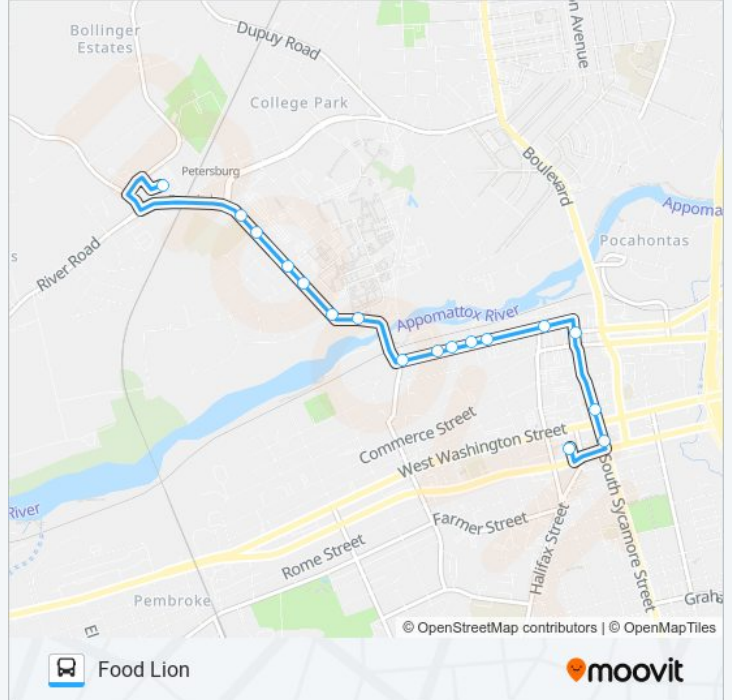

### Direction: Food Lion

17 stops

[VIEW LINE SCHEDULE](#)

- Petersburg Transit Center
- Sycamore Street And Crimson Lane (Northbound)
- Sycamore Street And Franklin Street
- Sycamore Street And Bollingbrook Street
- Old Street And Market Street (Carriage House)
- Grove Avenue And Browns Alley
- Grove Avenue And Johnson Alley (Westbound)
- Grove Avenue And Cross Street
- Grove Avenue And Squaw Alley (Westbound)
- Grove Avenue And Canal Street (Westbound)
- Virginia State University Gate
- Chesterfield Avenue And Main Street
- Chesterfield Avenue And Lee Street
- Chesterfield Avenue And Boisseau Street
- Chesterfield Avenue And Paine Street
- Chesterfield Avenue And James Street
- Food Lion - Ettrick

### ETTRICK - VIRGINIA STATE - AMTRAK bus Time Schedule

Food Lion Route Timetable:

|           |                   |
|-----------|-------------------|
| Sunday    | Not Operational   |
| Monday    | 6:15 AM - 6:15 PM |
| Tuesday   | 6:15 AM - 6:15 PM |
| Wednesday | 6:15 AM - 6:15 PM |
| Thursday  | 6:15 AM - 6:15 PM |
| Friday    | 6:15 AM - 6:15 PM |
| Saturday  | 7:15 AM - 6:15 PM |

### ETTRICK - VIRGINIA STATE - AMTRAK bus Info

**Direction:** Food Lion

**Stops:** 17

**Trip Duration:** 15 min

**Line Summary:**

**Direction: Petersburg Station**

11 stops

[VIEW LINE SCHEDULE](#)

Grove Avenue And Johnson Alley (Eastbound)

Grove Avenue And Market Street (Retiree Club)

Union Street

Petersburg Transit Center

**ETTRICK - VIRGINIA STATE - AMTRAK bus Time Schedule**

Petersburg Station Route Timetable: