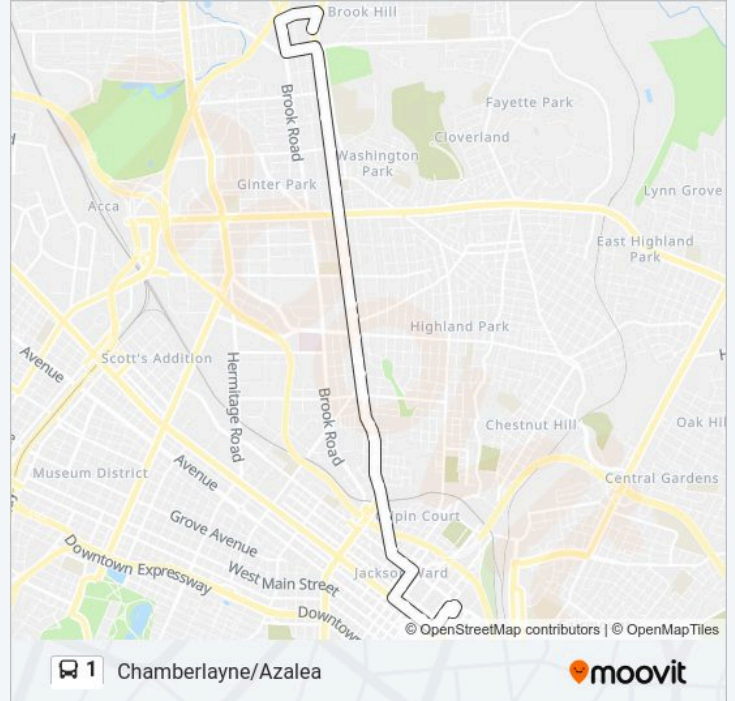

Use the Moovit App to find the closest 1 bus station near you and find out when is the next 1 bus arriving.

Direction: Chamberlayne/Azalea

32 stops

[VIEW LINE SCHEDULE](#)

Transfer Station Bay G

8th + Clay

1 bus Info**Direction:** Chamberlayne/Azalea**Stops:** 32**Trip Duration:** 25 min**Line Summary:**

Chamberlayne + Melrose

Chamberlayne + Walton

Chamberlayne + Laburnum

Chamberlayne + Ordway

Chamberlayne & Bellevue

Chamberlayne + Westminster

Chamberlayne & Westbrook

Chamberlayne & Watkins

Azalea & Seminary

Brook + Walmart Nhood Mkt

Chamberlayne + Brook Hill Azalea Shopping Center

Direction: Chamberlayne/Reynolds/Virginia Center Commons

50 stops

[VIEW LINE SCHEDULE](#)

Transfer Station Bay G

8th + Clay

8th + Marshall

Broad & 7th

Broad + 4th

2nd + Marshall