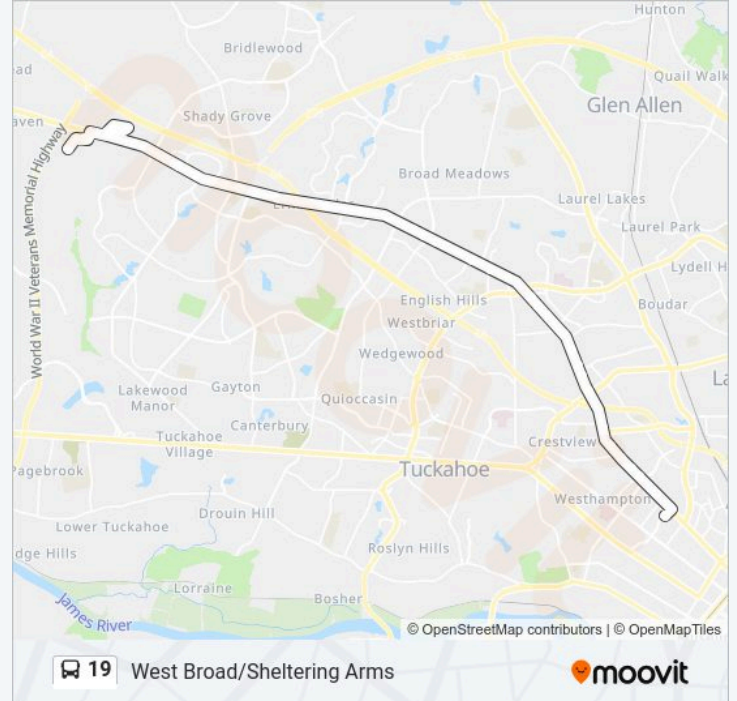

Broad & Short Pump Towne Center- West Entrance

Broad & Towne Center West

Broad & Hayden

Broad & Cabela

Bon Secours Pkwy & Saunders Tavern Trail

Bon Secours Pkwy & Robert Attack Way

Bon Secours Parking Lot & Robert Attack Way

Aldi & Bon Secours Pkwy

Wilkes Ridge Pwky & Wilkes Ridge Cir

Wilkes Ridge Circle

Sheltering Arms

19 West Broad/Sheltering Arms

Direction: West Broad/Short Pump

40 stops

[VIEW LINE SCHEDULE](#)

Willow Lawn + Shelter

Broad & 50th

Broad + Lake

Broad + Bremo

Broad + Crestwood

Broad + 6020 West Broad

19 bus Time Schedule

West Broad/Short Pump Route Timetable:

Stops: 40

Trip Duration: 42 min

Line Summary:

Bon Secours Parking Lot & Robert Attack Way

Aldi & Bon Secours Pkwy

Direction: West Broad/Willow Lawn

43 stops

[VIEW LINE SCHEDULE](#)