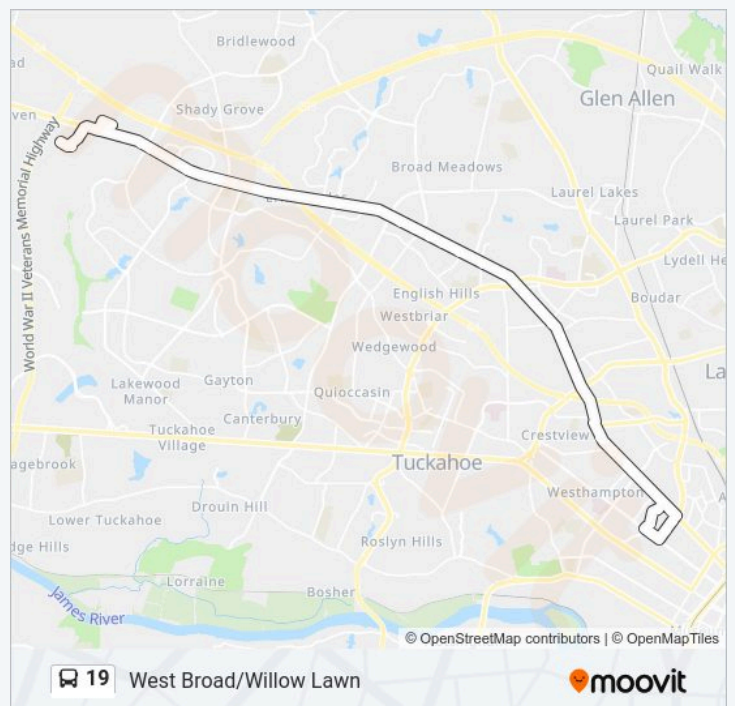

Stops: 40

Trip Duration: 42 min

Line Summary:

Bon Secours Parking Lot & Robert Attack Way

Aldi & Bon Secours Pkwy

Direction: West Broad/Willow Lawn

43 stops

[VIEW LINE SCHEDULE](#)

Broad & Tanelorn

Broad + Sundance Way

Broad + Tuckernuck

Broad + Homeview

Broad + Skipwith

Broad + Carousel Lane

Broad + Westland Shopping Center

Broad + Enterprise Parkway

Broad + Hungary Spring

Broad + Wistar

Broad + Sunnybrook

19 bus Time Schedule

West Broad/Willow Lawn Route Timetable:

Monday	6:00 AM-11:20 PM
Tuesday	6:00 AM-11:20 PM
Wednesday	6:00 AM-11:20 PM
Thursday	6:00 AM-11:20 PM
Friday	6:00 AM-11:20 PM
Saturday	6:25 AM-11:25 PM
Sunday	10:19 AM-10:34 PM

19 bus Info

Direction: West Broad/Willow Lawn

Stops: 43

Trip Duration: 48 min

Line Summary:

Broad & Bethlehem

Broad + Emerywood Parkway

Broad + Altria